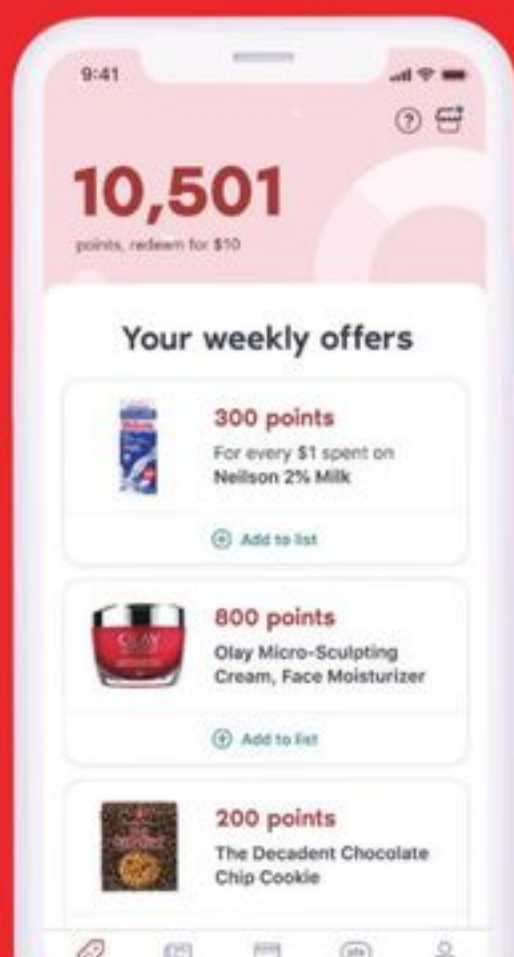

Make your everyday banking and spending more rewarding with **PC Financial®**.

Apply today at

pcfinancial.ca/morepoints

PC Money™ Account and PC® Mastercard® are provided by President's Choice Bank.

Optimum™

In 2023, our members redeemed over **$319 million in free stuff** at Real Canadian Superstore.

Get to free faster with the PC Optimum™ app.

Start earning more points in 3 easy steps:

1. Download the app & create account
2. Open to load your offers weekly
3. Scan your app when you pay

START SAVING