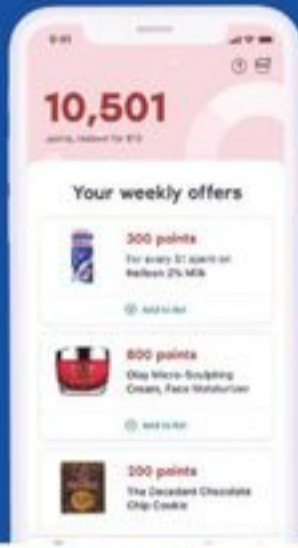

Earn points towards FREE* groceries

*Minimum redemption 10,000 PC Optimum™ points. Some redemption restrictions apply.

See in-store or visit pcoptimum.ca for details. Don't forget to load your offers!

STARBUCKS