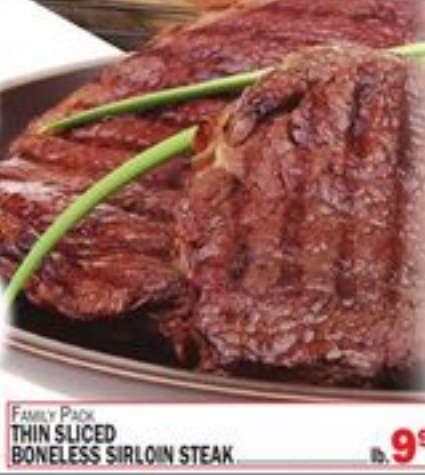

PERDUE CHICKEN DRUMSTICKS & THIGHS COMBO lb. 1.79

PERDUE CHICKEN THIGHS lb. 1.99

U.S.D.A. CHOICE BEEF

- RUMP lb. 5.99
- LONDON BROIL lb. 7.99
- THIN SLICED
- BOTTOM ROUND STEAK lb. 7.99
- CUBED STEAK lb. 7.99
- PEPPER STEAK, ROUND CUBES, OR STIR-FRY lb. 7.99
- 90% Lean, Jumbo Pack GROUND BEEF lb. 6.99
- U.S.D.A. Inspected WHOLE LARGE FOWL lb. 1.99
- U.S.D.A. Choice Fresh American, Blade Cut SHOULDER lb. 7.49
- LAMB CHOPS lb. 7.99
- ROUND BONE LAMB CHOPS lb. 7.99
- LAMB SHANKS lb. 7.99
- Bone-In LAMB NECK FOR STEW lb. 6.99
- U.S.D.A. Inspected, Frozen BEEF OXTAIL lb. 10.99
- SMOKED TURKEY WINGS lb. 3.49
- SMOKED TURKEY DRUMSTICKS lb. 2.99
- SMOKED TURKEY NECKS lb. 2.99

INDIANA KITCHEN SLICED BABY BACK PORK RIBS

3.99 LB.

U.S.D.A. Choice Beef RUMP ROAST

5.49 LB.

U.S.D.A. Choice Beef BONELESS SIRLOIN STEAK

8.99 LB.

FAMILY PACK THIN SLICED BONELESS SIRLOIN STEAK lb. 9.99

Non GMO SPRINGER MOUNTAIN FARMS CHICKEN DRUMSTICKS