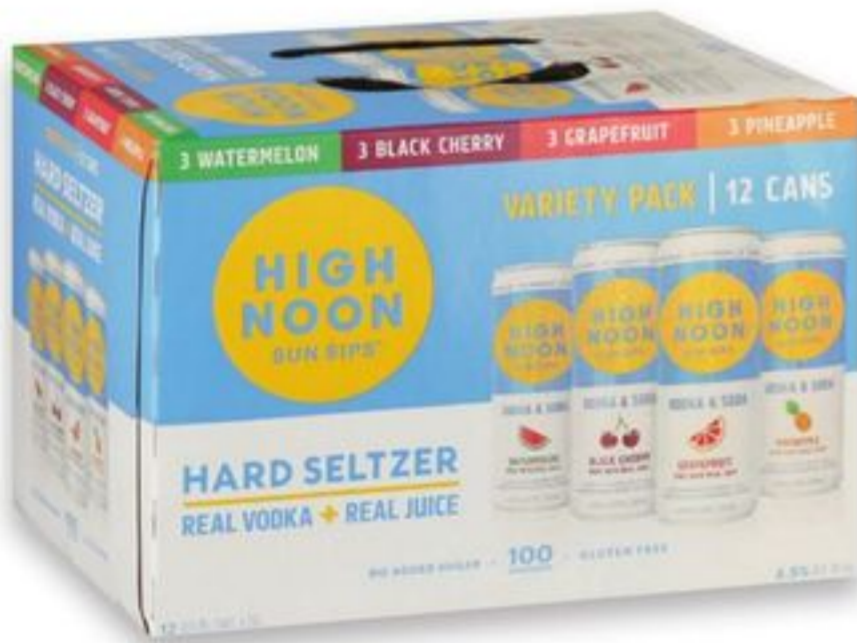

High Noon
12-pack, 355-ml. cans.
Selected varieties.

27⁹⁹
+CRV
(CA only)
Member Price

Tito's
750-ml.
Selected varieties.
Single Price: $16.99 ea.

15²⁹ Mix & Match
ea +CRV
(CA only)
Member Price
WHEN YOU BUY 6 OR MORE