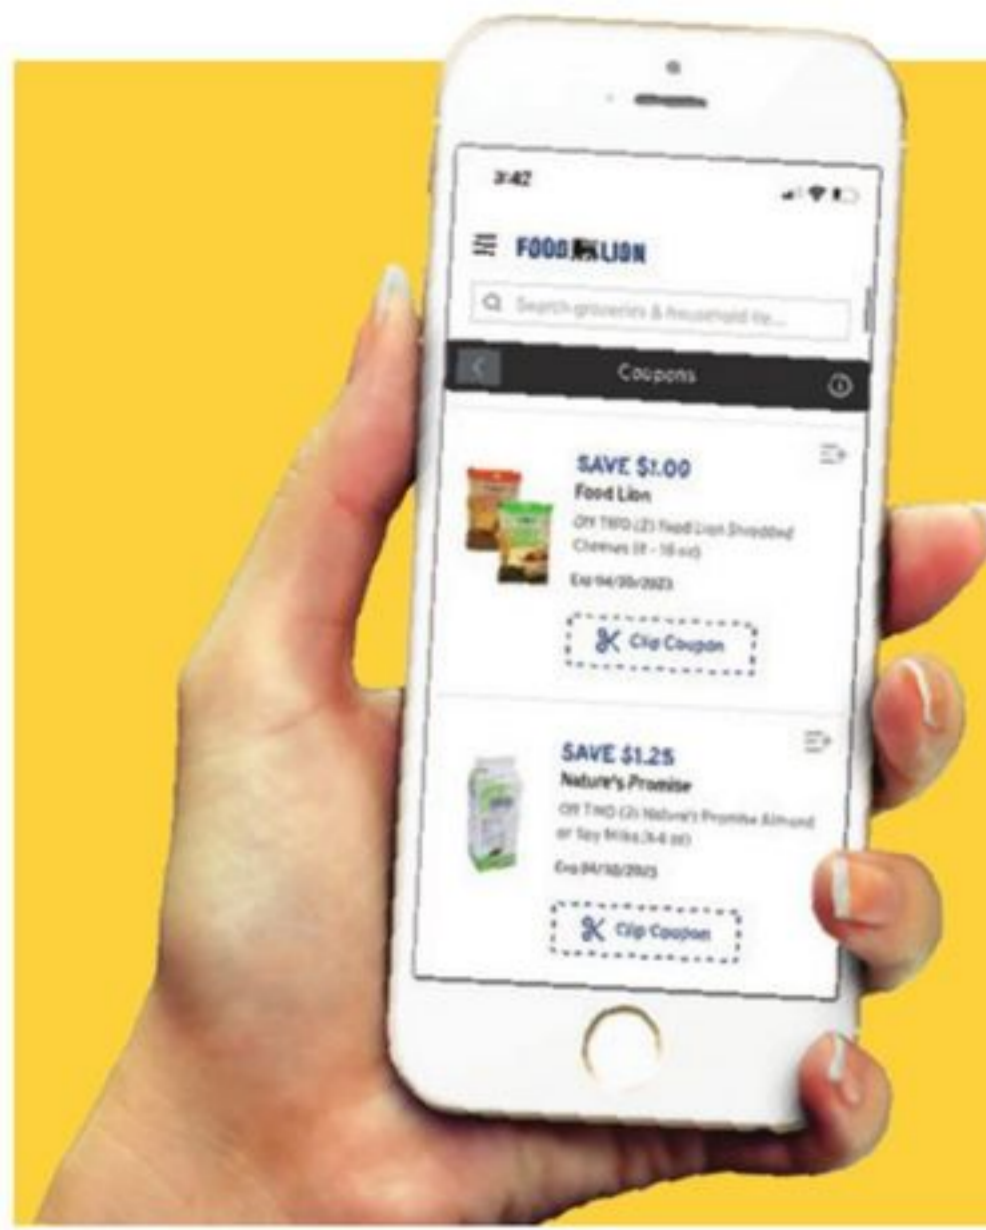

10-13 Oz.
Select Varieties
**BERTOLLI
PASTA SIDES
OR P.F.
CHANG'S
SIDES**

2/\$7
MVP W/MFR. DISCOUNT SAVINGS
LIMIT 1

HOT SALE! **5⁹⁹**
EA
W/O MVP Card \$6.69 EA
MVP Coupon -50¢
OFF 1

13.05-16.75 Oz.
Select Varieties
**DAVE'S KILLER
BREAD
ORGANIC
BAGELS OR
ENGLISH
MUFFINS**

5⁴⁹
EA
MVP W/MFR. DISCOUNT SAVINGS
LIMIT 1

MVP DIGITAL COUPONS

load on app, online or at the in-store kiosk

HOT SALE! 2/\$6
W/O MVP Card Regular Retail

MVP Coupon -1.00 OFF 2

14-16 Oz. Select Varieties
DAISY COTTAGE CHEESE OR SQUEEZE SOUR CREAM