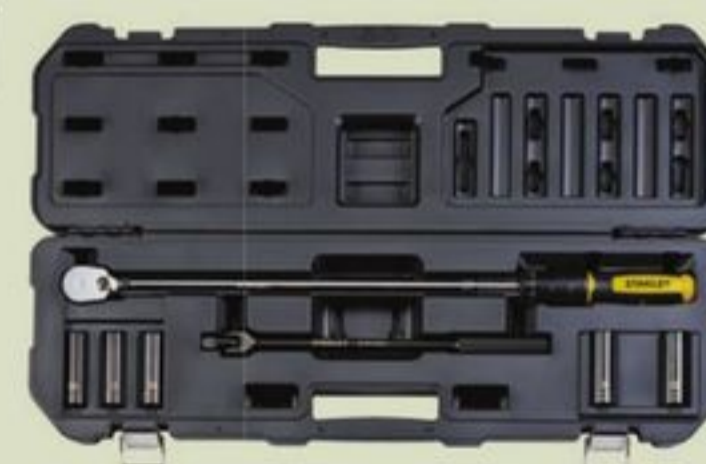

SAVE **$150**
Sale 149.99 Reg 299.99
Pro Tire Change Kit. 58-9892-6.
Save up to $80 Sale 24.99-119.99
Reg 49.99-199.99 1/2" or 3/8" Torque
Wrench or 15" Breaker Bar. 58-9677X.

MAXIMUM™

TESTED

SAVE **$50**

Sale 49.99 Reg 99.99 18-Pc
1/2"-Drive Hex Bit Socket Set. 58-1434-6.
Save up to $100 Sale 14.99-69.99 Reg 29.99-169.99 Selected Bit Socket Sets. 58-0273X.