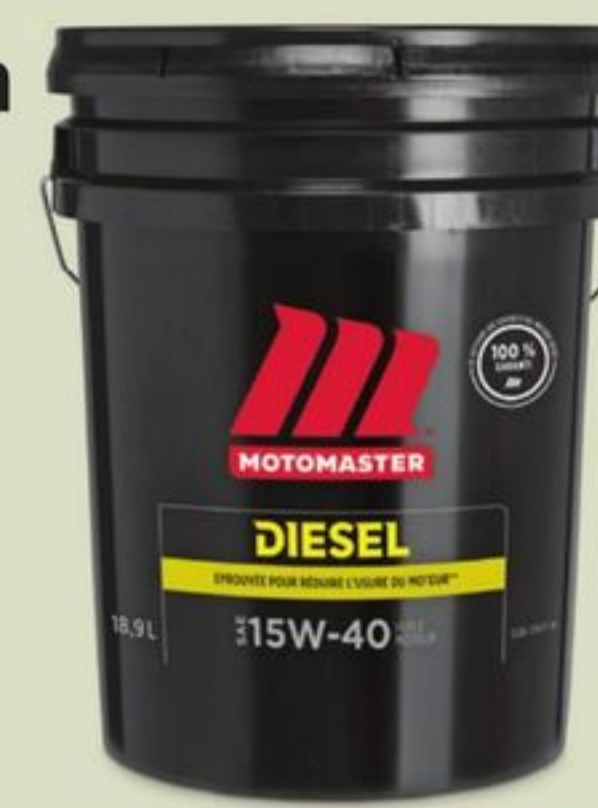

SAVE 25%
89⁹⁹
Reg 119.99

Conventional 15W40 Diesel Engine Oil. 18.9L pail. 28-7907-8.

SAVE 25%
32⁹⁹ ea
Reg 44.99

Synthetic Motor Oil. 5 grades available. 5L. 28-8712X.