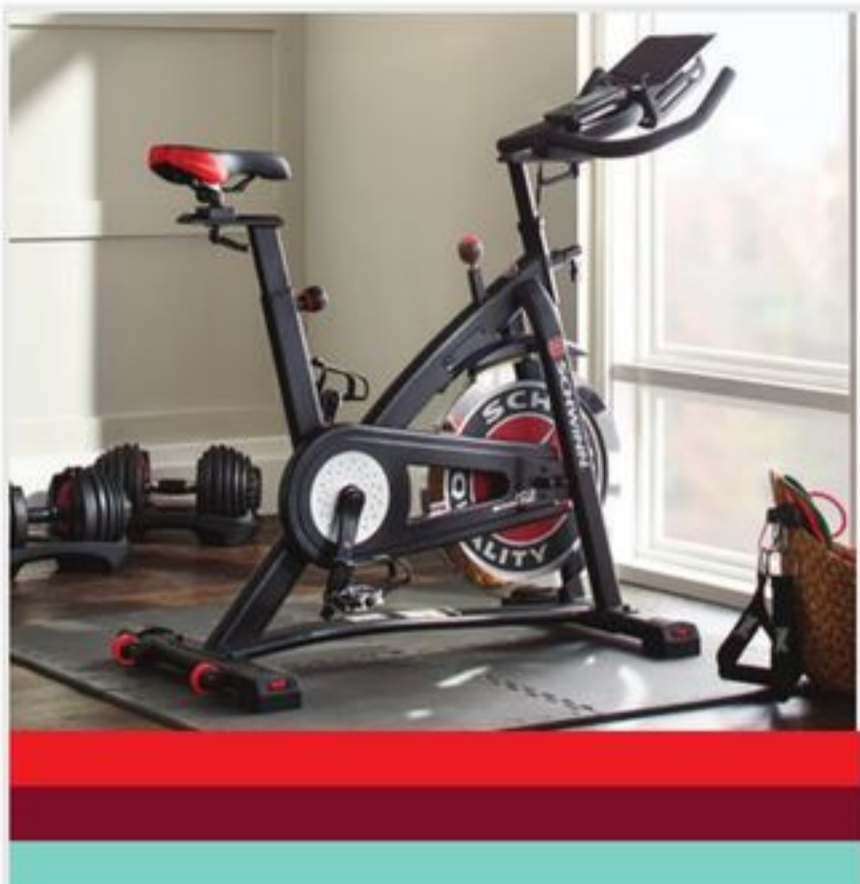

0%
Financing^{††}

on Exercise Equipment purchases with equal monthly payments.

24 Month | $150+ purchase

Triangle

^{††}NO FEE CHARGED. Conditions apply. See inside back page.

SAVE $1000

Sale 1299.99 54.17/24 mo^{††}
Reg 2299.99 NordicTrack EXP 10i Treadmill. 184-1657-4.

SAVE $400

Sale 699.99 29.17/24 mo^{††}
Reg 1099.99 ProForm Carbon Treadmill. 184-1654-0.

You might need this

SAVE $30 Sale 47.99
Reg 79.99 24 x 24" Foam Flooring, 6-Pk. 84-7852-0.

SAVE $200

Sale 499.99 20.84/24 mo^{††}
Reg 699.99 ProForm 225 CSX Upright Stationary Bike. 184-0969-8.

SAVE $300 Sale 499.99
20.84/24 mo^{††}
Reg 799.99 ProForm 550R Fitness Rower. 8 resistance levels. 184-1274-4.

HORIZON FITNESS

SAVE $600 Sale 1199.99 50.00/24 mo^{††}
Reg 1799.99 7.0AT Treadmill. 184-0987-4.

- FOLDABLE
- 00" DECK LENGTH
- 00 MPH TOP SPEED
- 0° INCLINE DEGREE
- BLUETOOTH ENABLED
- IMMERSIVE FITNESS

GREAT VALUE

32⁹⁹

Spa Bromine Tablets, 400g. 81-3714-0.

TESTED

SAVE UP TO $100

Sale 119.99-349.99
Reg 154.99-499.99 Selected Exercise Equipment. 84-0759-6/184-0979X.

SAVE UP TO $70

1 Sale 249.99 10.42/24 mo^{††}
Reg 319.99 CAP 110-lb Olympic Weight Set with Bar. 84-0937-2.
2 Sale 69.99 Reg 99.99 CAP Barbell 32-lb Neoprene Dumbbell Set. 84-0739-4.

OUTBOUND®

SAVE $80

Sale 119.99 ea
Reg 199.99 Neoprene Chest Waders. Sizes 8-13. 77-8380X.

SAVE $200

Sale 399.99 16.67/24 mo^{††}
Reg 599.99 Huntshield 24-30 Gun Cabinet. 175-9875-8.

1 2

SAVE UP TO $55

1 Sale 124.99 Reg 179.99 Coleman 4-in-1 Wagon. 76-6151-4.
2 Sale 79.99 Reg 94.99 Outbound Collapsible Wagon. 150-lb capacity. 76-6647-6.

SAVE UP TO $70

Sale 47.99-99.99
Reg 59.99-169.99 Selected Sport Stepper or Massage Device. 184-1208-4/1211-4.

MULTI BUY

2 FOR $55

49.99 ea Shock Athletic Gym Flooring, 4-Pk. 84-0162-4.