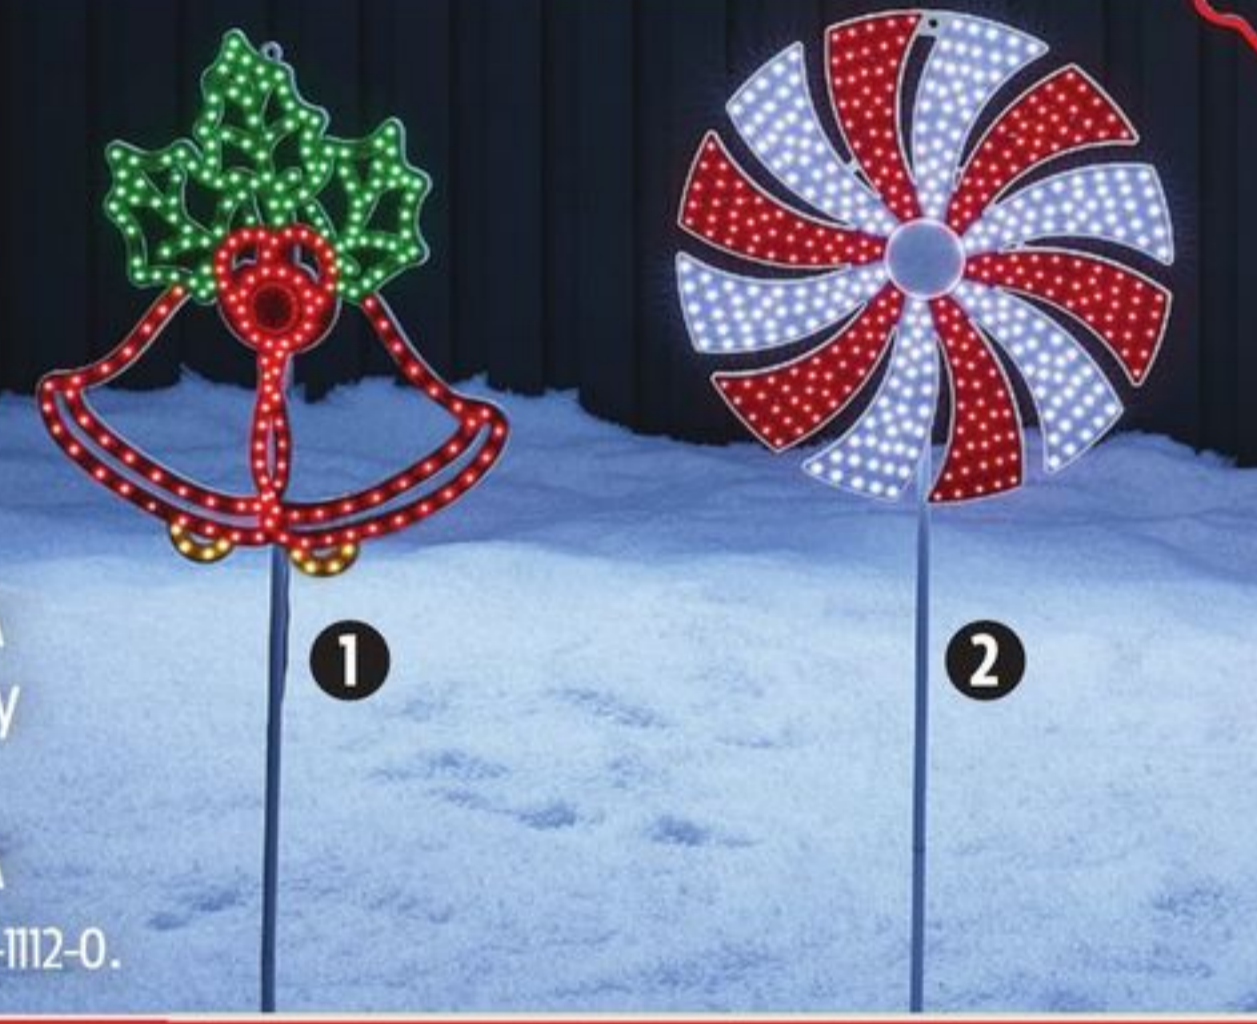

3-Year Warranty

We have your colour

Bring colour to the festive season with a patterned light display.

The multi-colour bulbs create a beautiful effect to decorate your windows, rooflines, doorways and more.

SAVE UP TO 30%

1 Sale 44.99 ea Reg 59.99 300 Outdoor LED Lights.

Multi-coloured or warm white. 151-3444X.

2 Sale 9.99 ea Reg 14.99 Outdoor 35 C9 LED Lights. Warm white or multi-colour. 251-0007-8/0008-6.

Save up to 20% Sale 19.99-39.99 Reg 24.99-49.99 Selected Outdoor Lighting or Light Wizard. 151-3449X.

	C9	C6	Mini
Multi-Coloured	✓	✓	✓
Multi-Coloured	✓		
Blue & White	✓	✓	✓
Multi-Coloured	✓	✓	✓
Purple	✓	✓	✓
Warm & Pure White	✓	✓	✓
Warm White	✓	✓	✓
Pure White	✓	✓	✓
Cool White	✓	✓	✓
Red & Green	✓	✓	✓
Green	✓	✓	✓
Red	✓	✓	✓
Berry Pink	✓	✓	✓
Blue	✓	✓	✓
Red & White	✓	✓	✓
Red, White & Green	✓	✓	✓

Limited 3-Year Warranty**

NEW

Customized light effects in DIY and text mode, suitable for indoor and outdoor use.

SAVE 25%

Sale 119.99 Reg 159.99 Smart Creative Light Show. 251-1108-2.

Save 15% Sale 49.99 ea Reg 59.99 Colour-Changing Curtain Lights or Twinkling Snowflake LED Lights. Selected colours. 251-0059-4/1022-4. Device not included.

**Warranties may vary by product, refer to product packaging for warranty length.

Wi-Fi app control.

*Details in-store or online.

NEW

SAVE 20%

1 Sale 39.99 Reg 49.99 NOMA 16" Ultra Bright Animated Holiday Bells. 251-1111-2.

2 Sale 39.99 Reg 49.99 NOMA 16" Neon Candy Cane Motion. 251-1112-0.