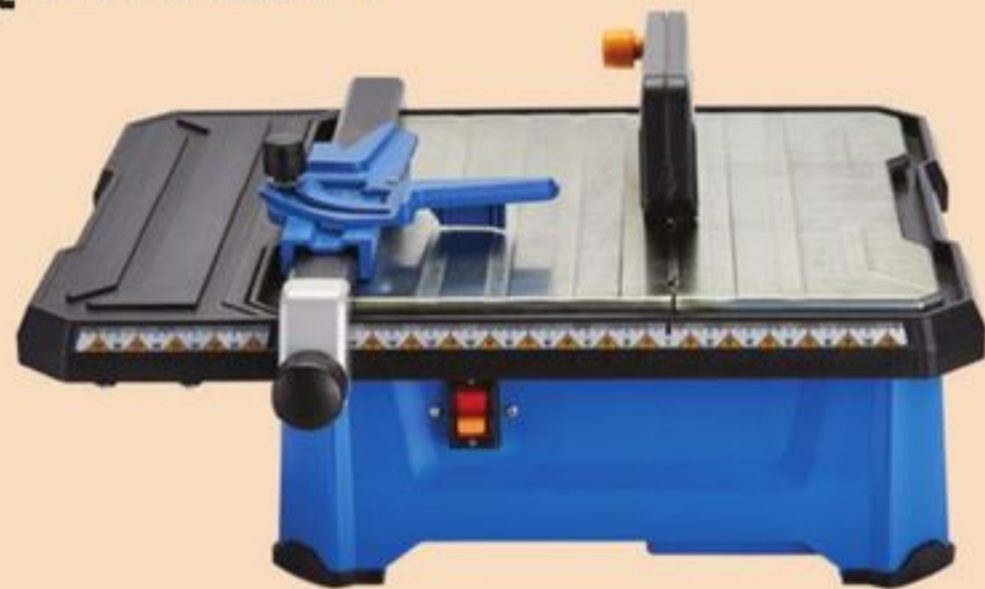

3 Sale 499.99 **Reg 599.99**
41" 8-Drawer Chest. 58-1376-4. **4 Sale 249.99** **Reg 299.99**
41" 4-Drawer Mid-Chest. 58-1398-2. **5 Sale 599.99**
Reg 799.99 41" 9-Drawer Cabinet. Up to 1400-lb caster capacity. 58-1377-2.

MASTERCRAFT™