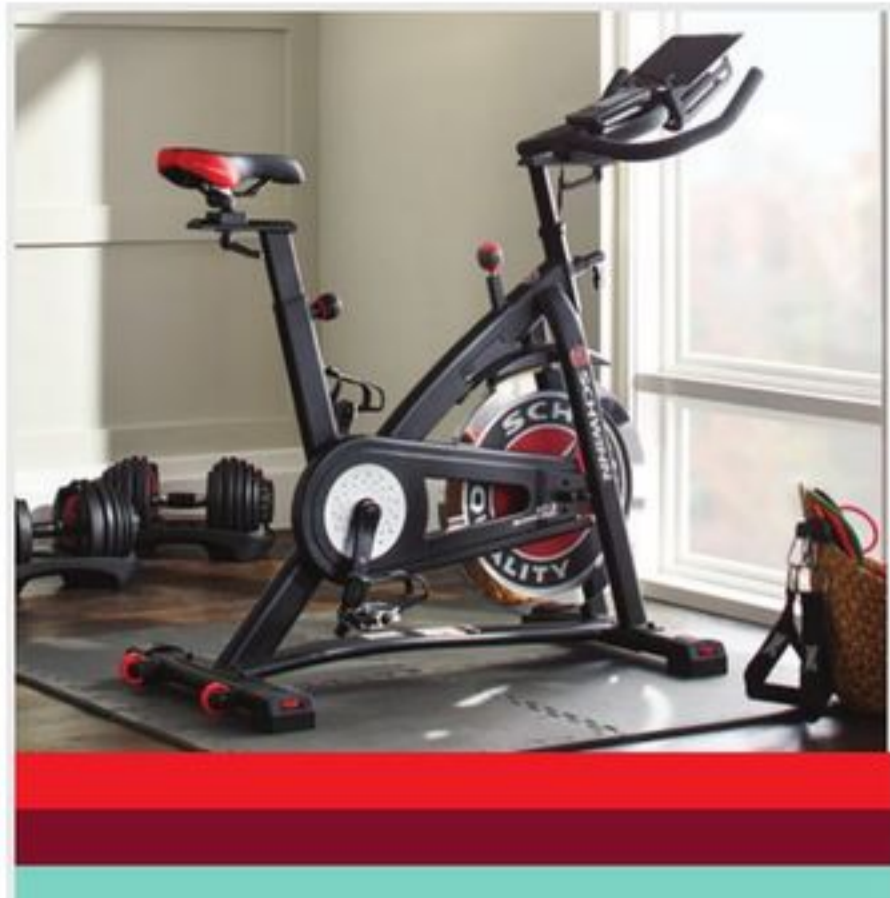

0% Financing**

on Exercise Equipment purchases with equal monthly payments.

24 Month | \$150+ purchase

Triangle

**NO FEE CHARGED. Conditions apply. See inside back page.

SAVE UP TO \$200

Sale 799.99
33.34/24 mo**
Reg 999.99 T101 Foldable Treadmill. 55" deck. Up to 10mph speed. 184-0985-8.