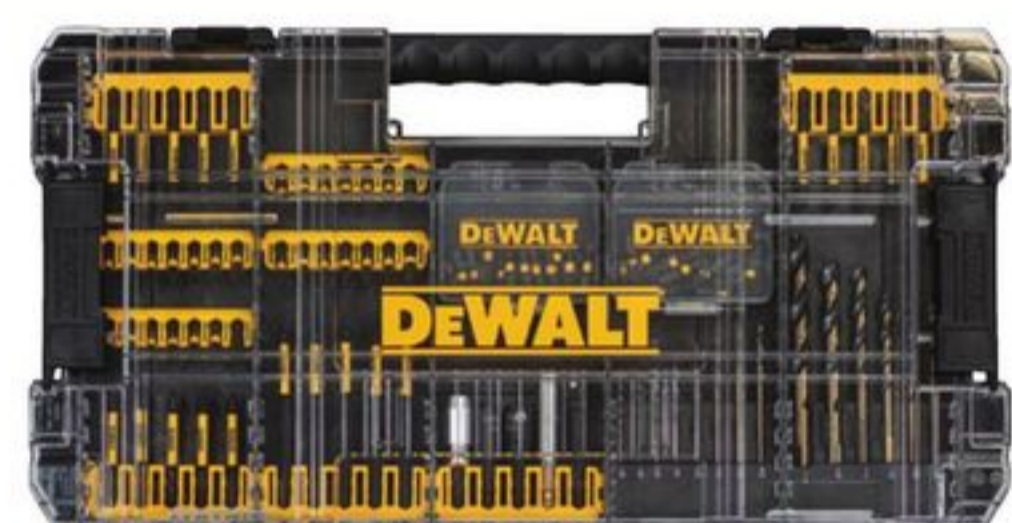

Reg 119.99
80-Tooth Circular Saw Blade,
10". 54-0437-4.

SAVE 40%
49⁹⁹

Reg 89.99
Flex Torq Drill/Drive Set,
100-Pc. 54-2399-2.

SAVE 35%
24⁹⁹

Reg 39.99
4.5" x .045"
x 7/8" Metal
Cutoff Wheel,
15 Pack.
54-2532-4.