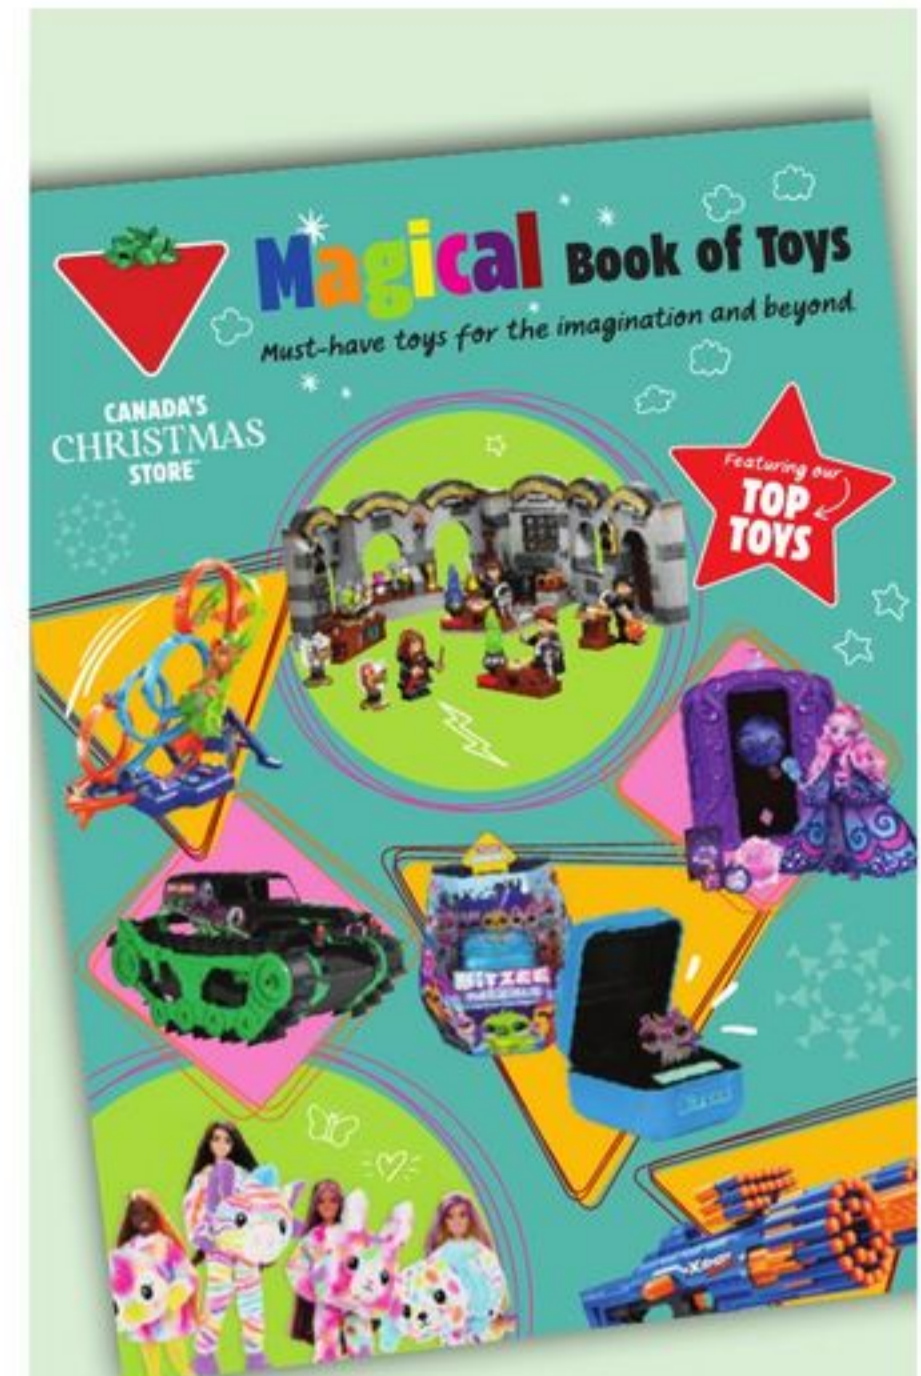

GREAT VALUE

19⁹⁹-24⁹⁹

Selected Battery-Operating Lights and Candles. 51-5588X.

AGES 3+

SAVE **20%** Sale **79.99** Reg 99.99
Barbie Pet Daycare Playset. 150-1708-4.

AGES 3+

SAVE **15%** Sale **44.99** Reg 54.99
Rubble and Crew Deluxe Vehicle. 50-9976-4.
Save up to **20%** Sale **49.99-89.99** Reg 64.99-99.99
Selected Toys. 50-9950X.

LEGO

AGES 7+

SAVE **10%** Sale **34.99-84.99** Reg 39.99-99.99
Selected Toys. 150-0841X.

Check out the 2024

Magical Book of Toys

Must-have toys for the imagination and beyond.

Shop Now

MORE WAYS TO SHOP ONLINE