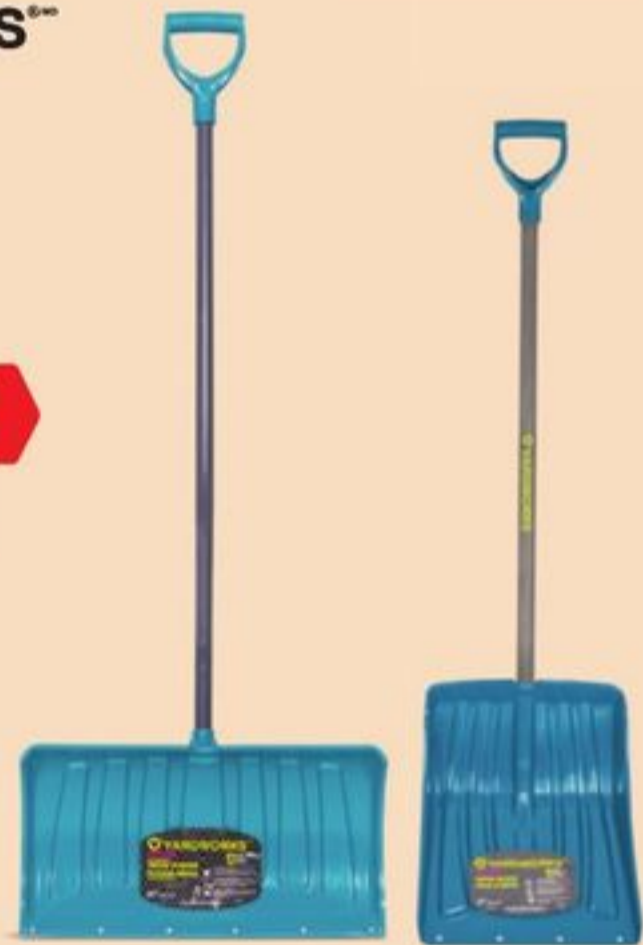

YARDWORKS™

GREAT VALUE

24⁹⁹-54⁹⁹

Selected
Heavy-Duty
Snow Shovels.
59-6809X.

YARDWORKS™

TESTED

SAVE
50%

Sale 17.49
Reg 34.99
26" Snow Shovel,
Pusher. 59-6947-4.