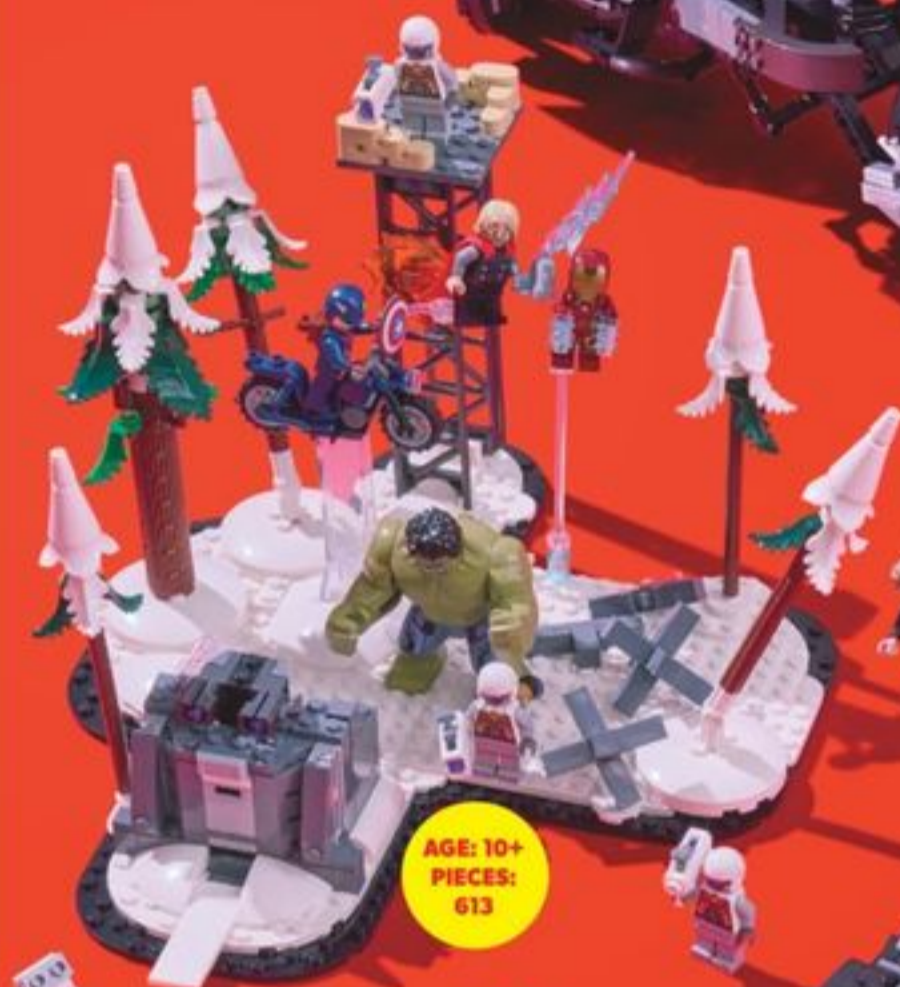

# Super deals on superheroes

AGE: 12+  
PIECES:  
713

AGE: 6+  
PIECES:  
140

AGE: 4+  
PIECES:  
68

AGE: 10+  
PIECES:  
613

AGE: 4+  
PIECES:  
184

AGE: 4+  
PIECES:  
184

## MARVEL

AGE: 6+  
PIECES:  
135

Iron Man with  
Bike and  
The Hulk

**\$16**

21593447\_EA

LEGO Iron  
Man & Iron  
Legion vs.  
Hydra Soldier

**\$21**

21593276\_EA