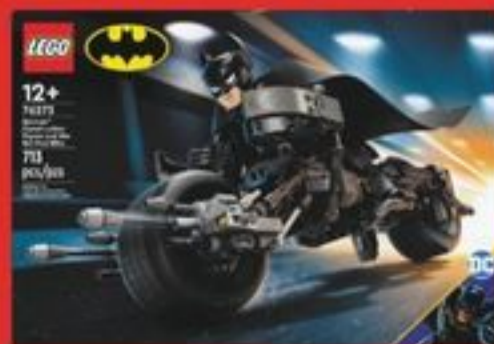

Batman
Construction
Figure and the
Bat-Pod Bike

$72

21596071_EA

SHOP NOW