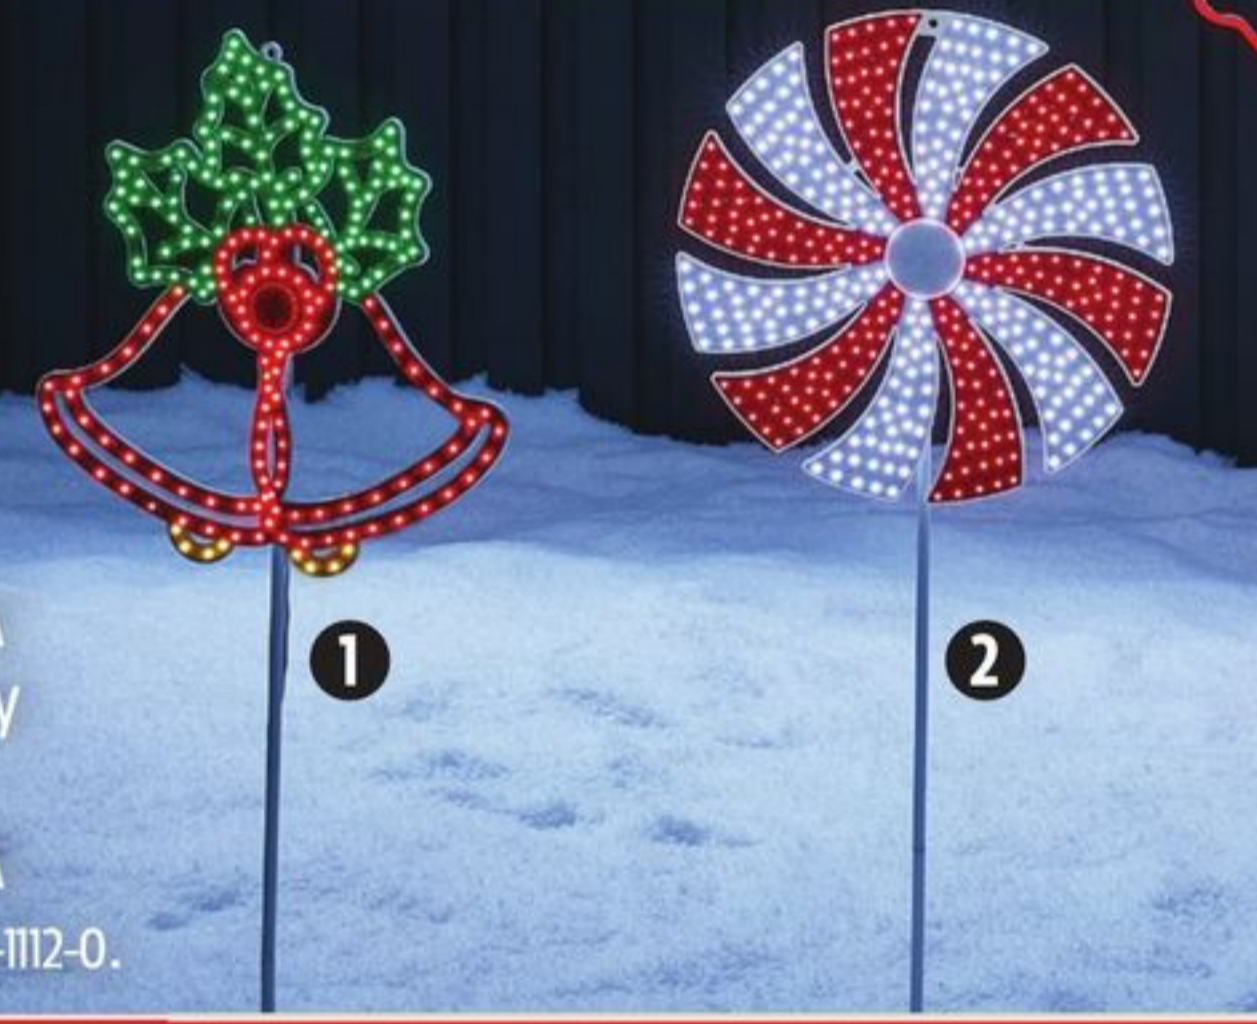

3-Year Warranty

We have your colour

Bring colour to the festive season with a patterned light display.

The multi-colour bulbs create a beautiful effect to decorate your windows, rooflines, doorways and more.

SAVE UP TO 30%

1 Sale 44.99 ea Reg 59.99 300 Outdoor LED Lights. Multi-coloured or warm white. 151-3444X.

2 Sale 9.99 ea Reg 14.99 Outdoor 35 C9 LED Lights. Warm white or multi-colour. 251-0007-8/0008-6.

Save up to 20% Sale 19.99-39.99 Reg 24.99-49.99 Selected Outdoor Lighting or Light Wizard. 151-3449X.

Multi-Coloured	●●●●●●	✓	✓	✓
Multi-Coloured	●●●●●●	✓		
Blue & White	●●●●●●	✓	✓	✓
Multi-Coloured	●●●●●●	✓	✓	✓
Purple	●●●●●●	✓		
Warm & Pure White	●●●●●●	✓	✓	✓
Warm White	●●●●●●	✓	✓	✓
Pure White	●●●●●●	✓	✓	✓
Cool White	●●●●●●	✓	✓	✓
Red & Green	●●●●●●	✓	✓	✓
Green	●●●●●●	✓		
Red	●●●●●●	✓		
Berry Pink	●●●●●●	✓		
Blue	●●●●●●	✓		
Red & White	●●●●●●	✓	✓	✓
Red, White & Green	●●●●●●	✓	✓	✓

NOMA

Limited 3-Year Warranty**

NEW

Customized light effects in DIY and text mode, suitable for indoor and outdoor use.

SAVE 25%

Sale 119.99 Reg 159.99 Smart Creative Light Show. 251-1108-2.

Save 15% Sale 49.99 ea Reg 59.99 Colour-Changing Curtain Lights or Twinkling Snowflake LED Lights. Selected colours. 251-0059-4/1022-4. Device not included.

**Warranties may vary by product, refer to product packaging for warranty length.

Wi-Fi app control.

*Details in-store or online.

NOMA

NEW

SAVE 20%

1 Sale 39.99 Reg 49.99 NOMA 16" Ultra Bright Animated Holiday Bells. 251-1111-2.

2 Sale 39.99 Reg 49.99 NOMA 16" Neon Candy Cane Motion. 251-1112-0.

NOMA

GREAT VALUE

39.99 ea

Icicle Lights, 10-Ct. Pure white or multi-coloured. 151-0761X.

Creates a shooting star effect!

NOMA

Limited 3-Year Warranty**

TESTED

SAVE 15%