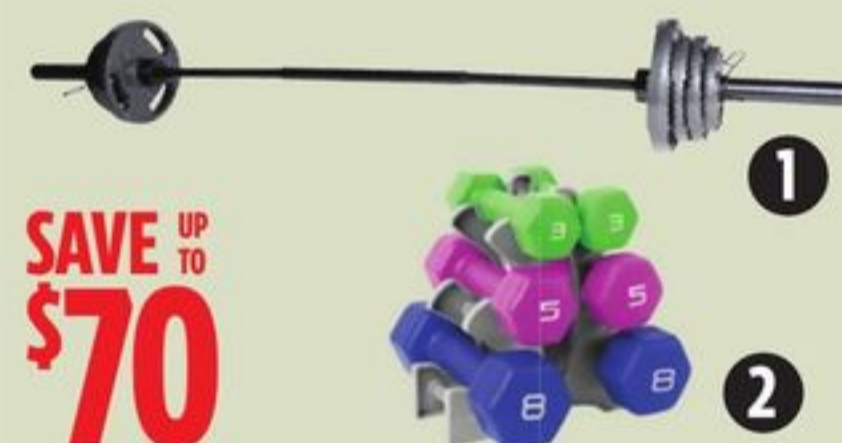

GREAT VALUE

32.99

Spa Bromine Tablets,
400g. 81-3714-0.

TESTED

SAVE UP TO
\$100

Sale 119.99-349.99
Reg 154.99-499.99
Selected Exercise Equipment.
84-0759-6/184-0979X.

SAVE UP TO
\$70

1 Sale 249.99 10.42/24 mo**
Reg 319.99 CAP 110-lb Olympic
Weight Set with Bar. 84-0937-2.
2 Sale 69.99 Reg 99.99 CAP
Barbell 32-lb Neoprene Dumbbell
Set. 84-0739-4.