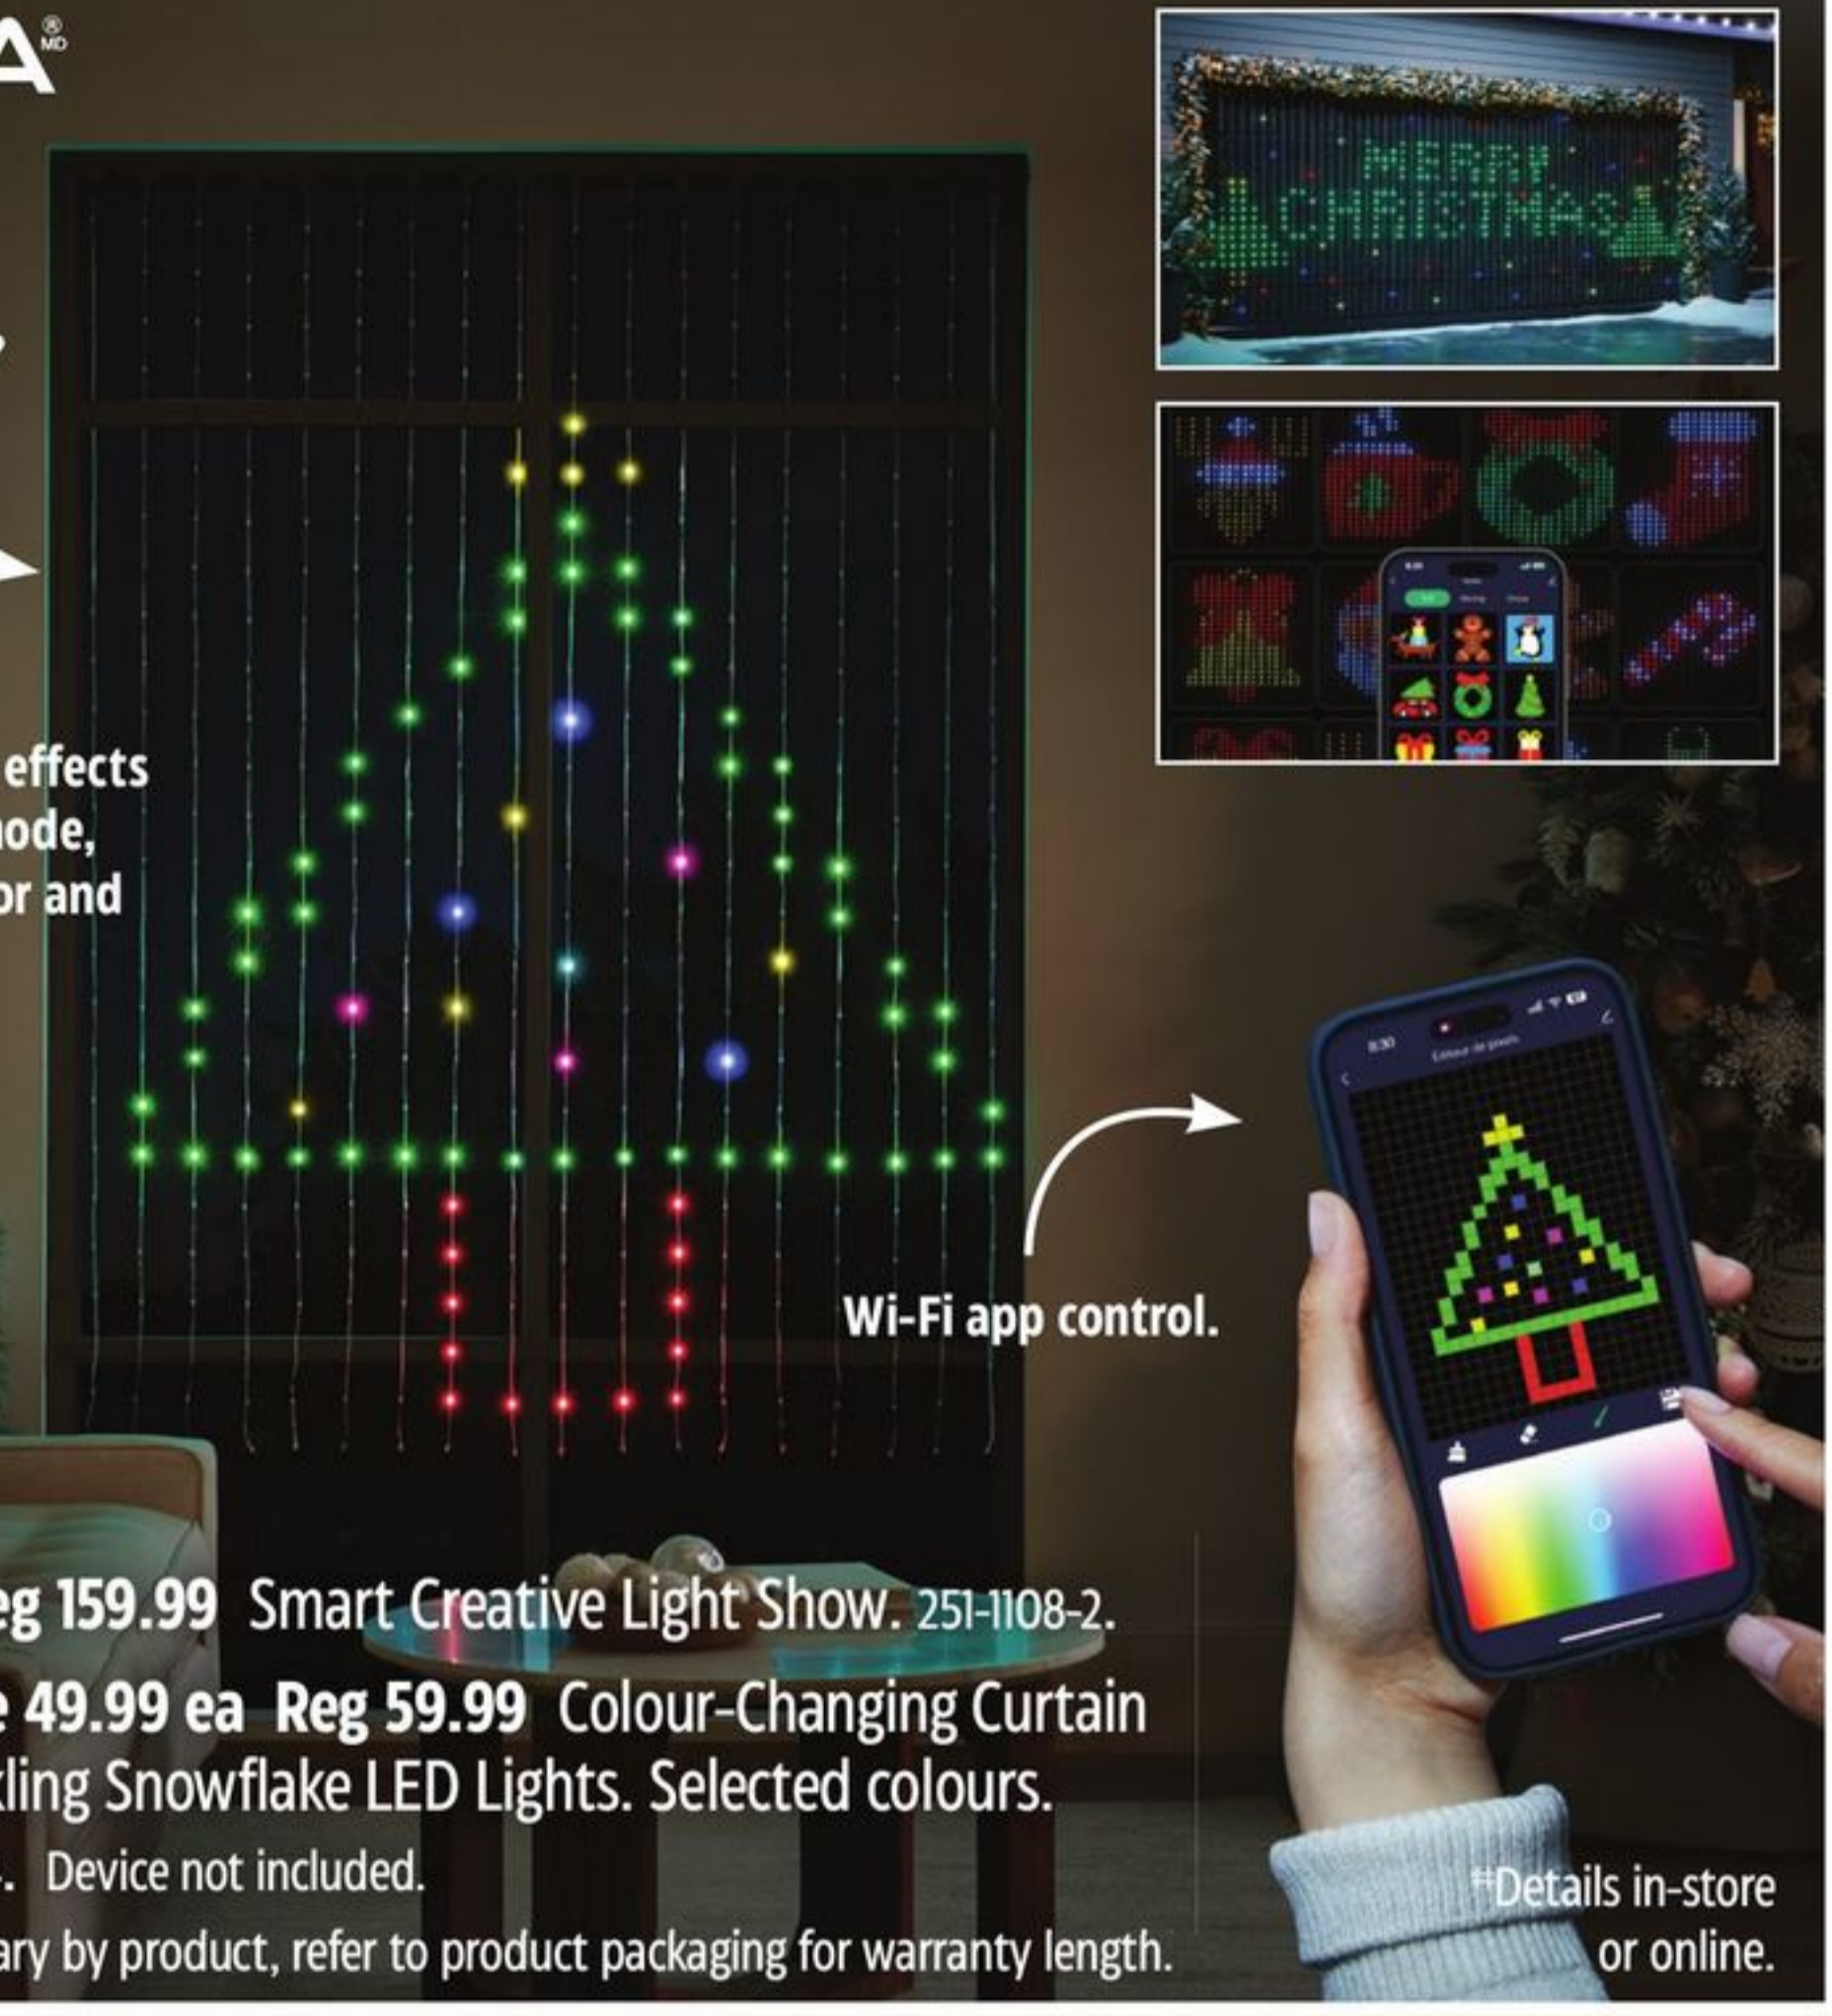

NOMA

Limited 3-Year Warranty**

NEW

Customized light effects in DIY and text mode, suitable for indoor and outdoor use.

SAVE 25%

Sale 119.99 Reg 159.99 Smart Creative Light Show. 251-1108-2.

Save 15% Sale 49.99 ea Reg 59.99 Colour-Changing Curtain Lights or Twinkling Snowflake LED Lights. Selected colours. 251-0059-4/1022-4. Device not included.

**Warranties may vary by product, refer to product packaging for warranty length.

Wi-Fi app control.

*Details in-store or online.

NOMA

NEW

SAVE 20%

1 Sale 39.99 Reg 49.99 NOMA 16" Ultra Bright Animated Holiday Bells. 251-1111-2.