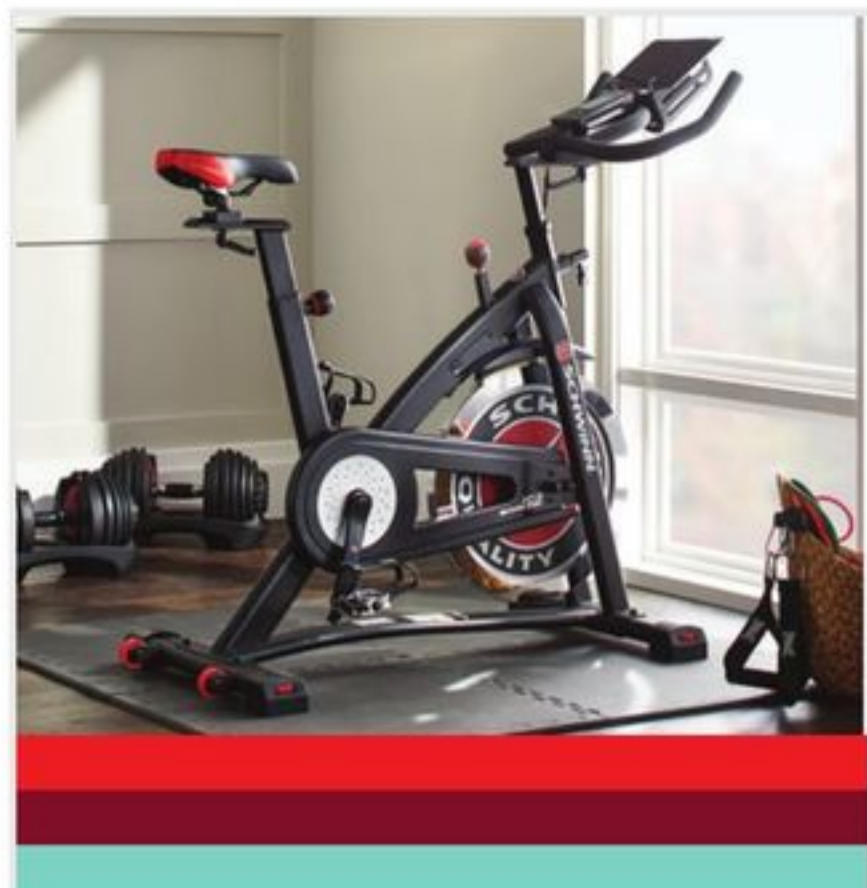

0%
Financing**

on Exercise
Equipment
purchases
with equal
monthly
payments.

24 Month | $150+ purchase

Triangle

**NO FEE CHARGED.
Conditions apply. See inside
back page.

SAVE
$1000

Sale 1299.99 54.17/24 mo**
Reg 2299.99 NordicTrack EXP
10i Treadmill. 184-1657-4.

SAVE
$400

Sale 699.99
29.17/24 mo**
Reg 1099.99
ProForm
Carbon
Treadmill.
184-1654-0.

SAVE
$200

Sale 499.99
20.84/24 mo**
Reg 699.99
ProForm 225
CSX Upright
Stationary Bike.
184-0969-8.

SAVE
$300 Sale 499.99
20.84/24 mo**
Reg 799.99
ProForm 550R Fitness Rower.
8 resistance levels. 184-1274-4.

You might need this

SAVE
$30 Sale 47.99
Reg 79.99
24 x 24" Foam Flooring,
6-Pk. 84-7852-0.

HORIZON
FITNESS

SAVE
$600

Sale 1199.99 50.00/24 mo**
Reg 1799.99 7.0AT Treadmill.
184-0987-4.

FOLDABLE

00"
DECK
LENGTH

00 MPH
TOP
SPEED

0°
INCLINE
DEGREE

BLUETOOTH
ENABLED

IMMERSIVE
FITNESS

GREAT VALUE

32.99

Spa Bromine Tablets,
400g. 81-3714-0.

TESTED

SAVE UP TO
$100

Sale 119.99-349.99
Reg 154.99-499.99
Selected Exercise Equipment.
84-0759-6/184-0979X.

SAVE UP TO
$70

1 Sale 249.99 10.42/24 mo**
Reg 319.99 CAP 110-lb Olympic
Weight Set with Bar. 84-0937-2.
2 Sale 69.99 Reg 99.99 CAP
Barbell 32-lb Neoprene Dumbbell
Set. 84-0739-4.

OUTBOUND

SAVE
$80

Sale 119.99 ea
Reg 199.99
Neoprene Chest
Waders. Sizes 8-13.
77-8380X.

SAVE
$200

Sale 399.99
16.67/24 mo**
Reg 599.99
Huntshield
24-30 Gun
Cabinet.
175-9875-8.

SAVE UP TO
$55

1 Sale 124.99 Reg 179.99
Coleman 4-in-1 Wagon.
76-6151-4. 2 Sale 79.99 Reg 94.99
Outbound Collapsible Wagon.
150-lb capacity. 76-6647-6.

SAVE UP TO
$70

Sale 47.99-99.99
Reg 59.99-169.99
Selected Sport Stepper or Massage
Device. 184-1208-4/1211-4.

MULTI
BUY
**2 FOR
$55**

49.99 ea Shock
Athletic Gym
Flooring, 4-Pk.
84-0162-4.

SAVE UP TO
25%