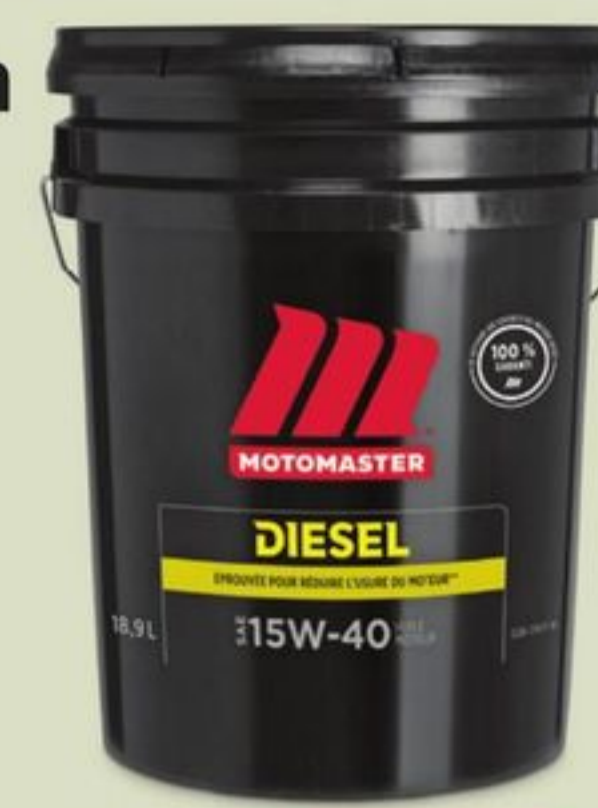

Winter Road Ready – Battery Essentials

SAVE 20%
219⁹⁹
Reg 274.99
9.17/24 mo**

PowerBox Mini. 1700A jump starter. 100W AC outlet. 11-2071-2.

SAVE 20%
151⁹⁹
Reg 189.99
6.34/24 mo**

Eliminator Workshop Series Battery Charger with 80A Engine Start. 11-1979-0.

SAVE 15%
129⁹⁹
Reg 159.99

Eliminator 750A Jump Starter and Power Bank. 11-1906-4.

SAVE 15%
109⁹⁹
Reg 129.99

Eliminator PowerBox 600. Booster and power pack. 11-2002-8.

TESTED
SAVE 20%
91⁹⁹
Reg 114.99

Nautilus Marine Series 15/8/2A Battery Charger. 11-1973-2.

Save up to 20% Sale 47.99-255.99 Reg 59.99-319.99 Selected Battery Chargers, Inverter or Load Tester. 11-1977X.

TESTED

GREAT VALUE
35⁹⁹

4-Gauge Booster Cables. Medium duty, 16-ft. 11-1214-0.

SAVE 15%

Sale 149.99-220.99 Reg 179.99-259.99 Selected Battery Charger, Booster and Jump Starter. 11-1997-6/2059X.

SAVE 15%

1 Sale 76.49 Reg 89.99 3A Charger/Maintainer. 11-1986-2. **2 Sale 42.49 Reg 49.99** 0.75A Charger/Maintainer. 11-1940-0.

Winter Road Ready - Oil Change Essentials

MULTI BUY
2 FOR $37⁷⁸

20.99 ea Premixed Antifreeze/Coolant, 3.78L. 29-3023-2.

SAVE 15% Sale 16.99 Reg 19.99 Long-Life Global Premixed Antifreeze/Coolant. 3.78L. 29-3031-2.

Sale 18.69-22.09 Reg 21.99-25.99 Selected Coolants. 29-3040X.

SAVE 10%

Sale, from 8.99 Reg, from 9.99 Engine and Cabin Air Filters. 23-3124-4/123-3700X.

SAVE 25%
89⁹⁹
Reg 119.99

Conventional 15W40 Diesel Engine Oil. 18.9L pail. 28-7907-8.

SAVE 25%
26⁹⁹ ea
Reg 35.99

Conventional Motor Oil. 3 grades available. 5L. 28-8911X.

SAVE 25%
32⁹⁹ ea
Reg 44.99

Synthetic Motor Oil. 5 grades available. 5L. 28-8712X.

FROM 11⁹⁹

OEPlus Synthetic Grade Oil Filters. 17-7726-4/117-1507X.