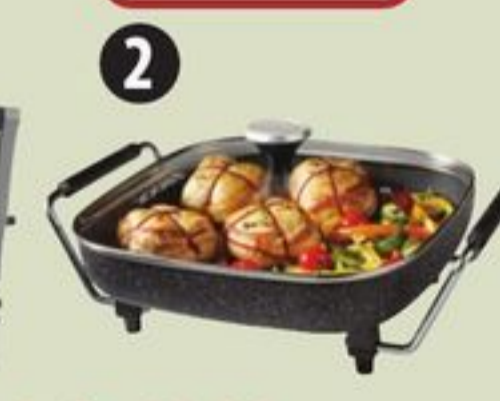

PADERNO.

SAVE 40%

Sale 39.99 Reg 69.99 Immersion Hand Blender. 43-0768-2.
Save 35% Sale 89.99 Reg 139.99 5.3L Air Fryer. 43-0771-2.

HERITAGE ROCK

TESTED

① Sale 69.99 Reg 99.99 Panini Grill. 43-0058-2.
② Sale 54.99 Reg 79.99 12 x 12" Non-Stick Electric Skillet. 43-0059-0.