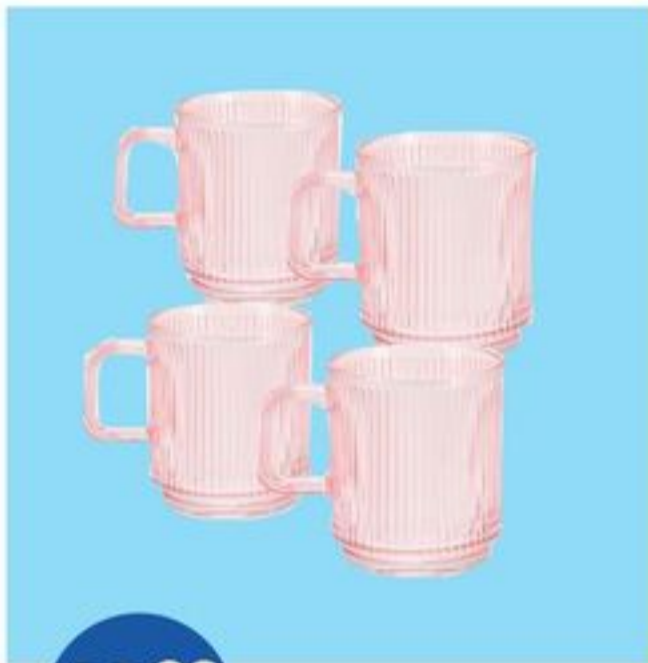

12⁹⁹
/set

drinking glasses
No. 482818 - 500932