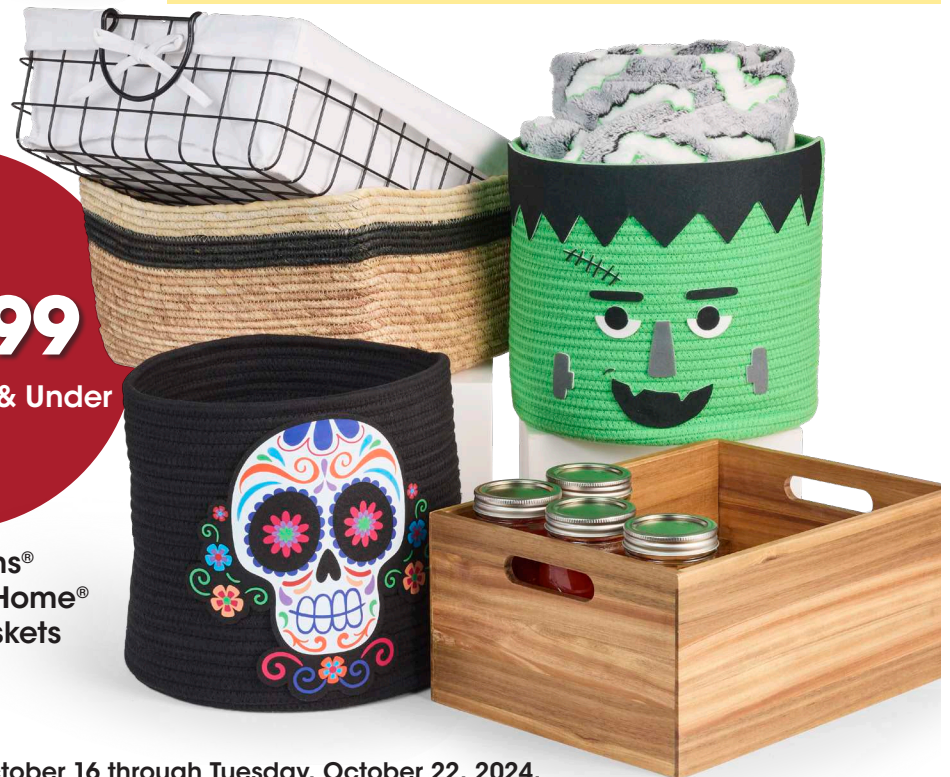

$24.99
& Under

HD Designs®
and Holiday Home®
Storage Baskets
& Totes