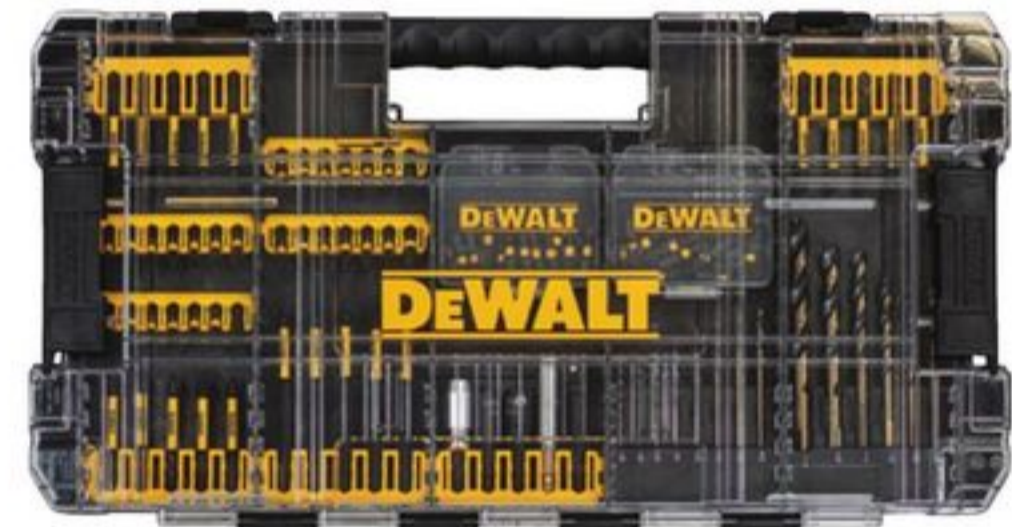

SAVE 40%
49⁹⁹

SAVE 35%
24⁹⁹

Reg 39.99
4.5" x .045"
x 7/8" Metal
Cutoff Wheel,
15 Pack.
54-2532-4.