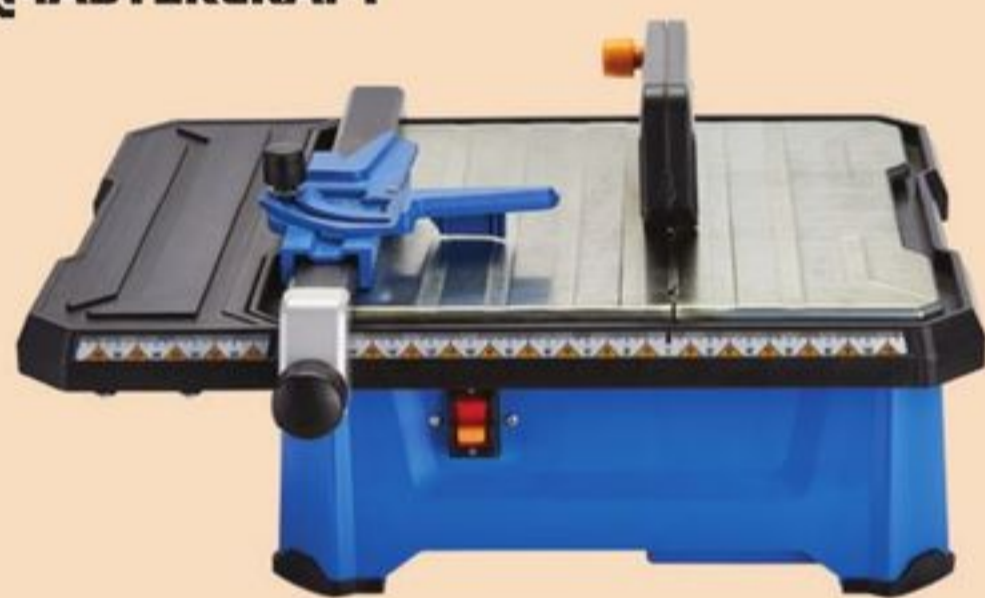

3 **Sale 499.99** **Reg 599.99**
41" 8-Drawer Chest. 58-1376-4. 4 **Sale 249.99** **Reg 299.99**
41" 4-Drawer Mid-Chest. 58-1398-2. 5 **Sale 599.99** **Reg 799.99**
41" 9-Drawer Cabinet. Up to 1400-lb caster capacity. 58-1377-2.

MASTERCRAFT™