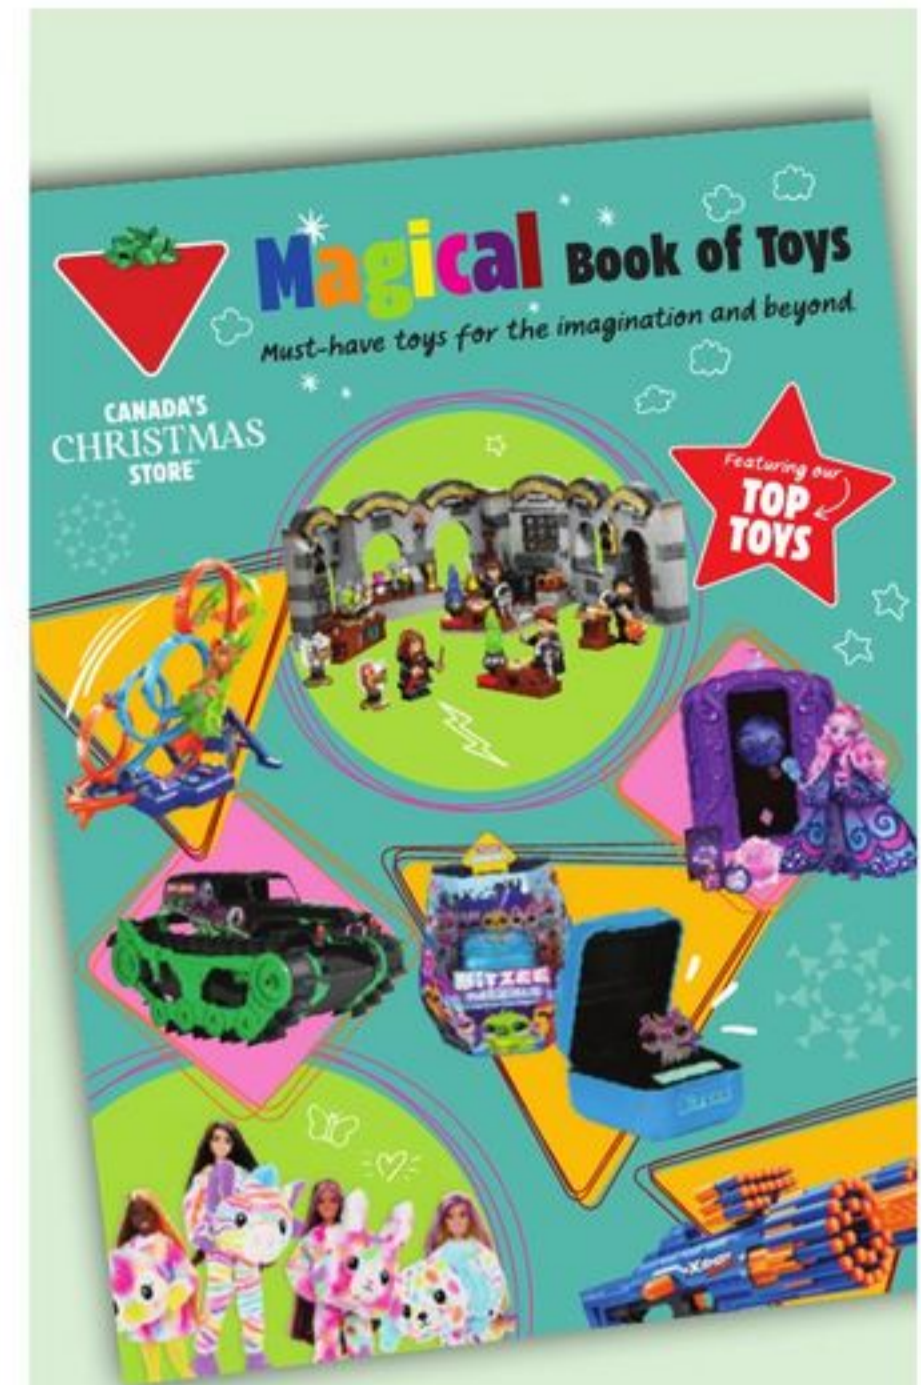

GREAT VALUE

19⁹⁹-24⁹⁹

Selected Battery-Operating Lights and Candles. 51-5588X.

AGES 3+

SAVE **20%** Sale **79.99** Reg 99.99
Barbie Pet Daycare Playset. 150-1708-4.

AGES 3+

SAVE **15%** Sale **44.99** Reg 54.99
Rubble and Crew Deluxe Vehicle. 50-9976-4.
Save up to **20%** Sale **49.99-89.99** Reg 64.99-99.99 Selected Toys. 50-9950X.

LEGO

AGES 7+

SAVE **10%** Sale **34.99-84.99** Reg 39.99-99.99
Selected Toys. 150-0841X.

Check out the 2024

Magical Book of Toys

Must-have toys for the imagination and beyond.

Shop Now

MORE WAYS TO SHOP ONLINE