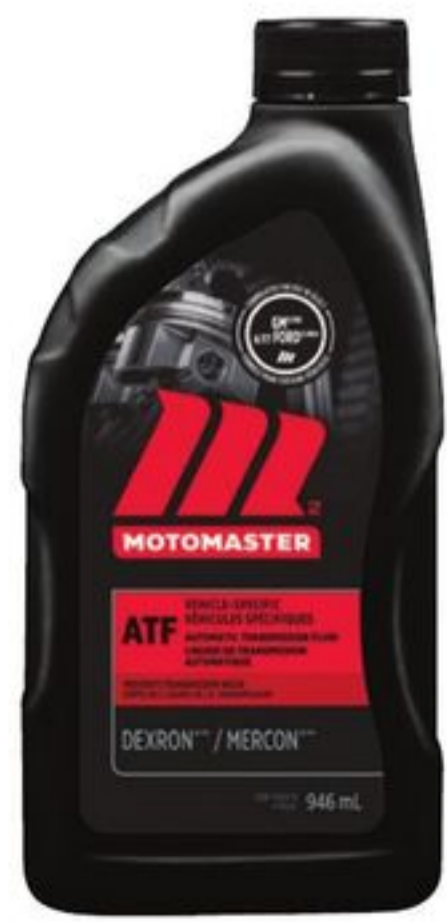

SAVE 10%

Sale 8.99-48.99
Reg 9.99-53.99
Selected Automatic Transmission Fluids. 28-1502X.