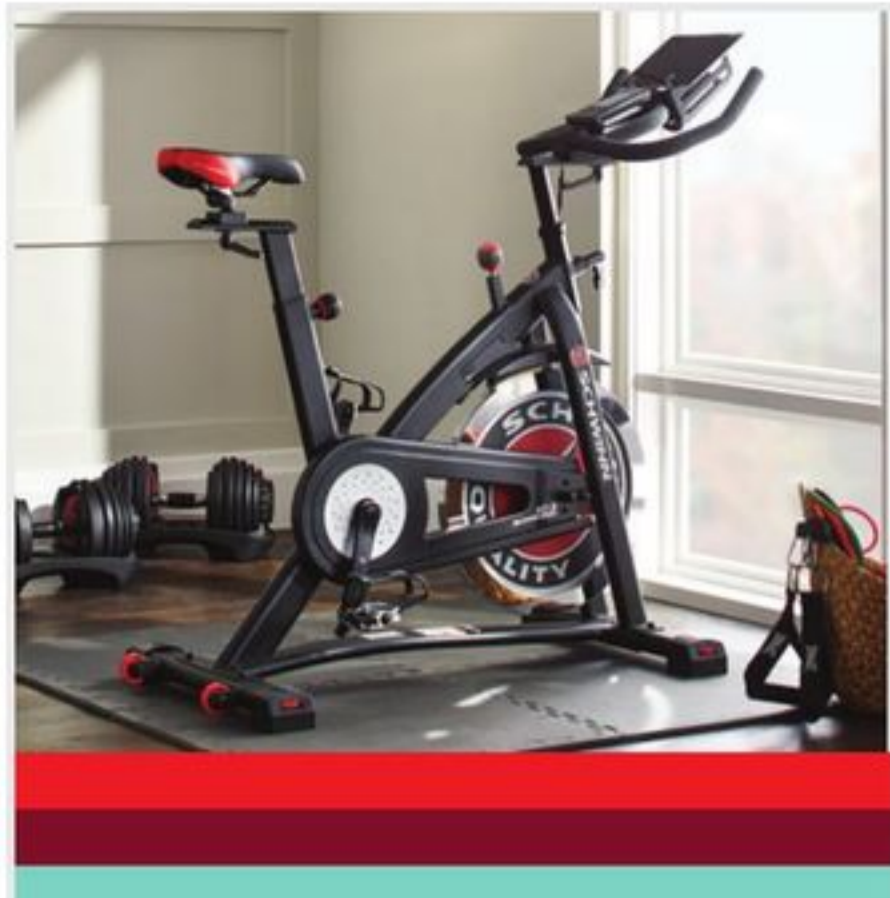

0% Financing**

on Exercise Equipment purchases with equal monthly payments.

24 Month | \$150+ purchase

Triangle

**NO FEE CHARGED. Conditions apply. See inside back page.

SAVE UP TO \$200

Sale 799.99
33.34/24 mo**
Reg 999.99 T101
Foldable Treadmill.
55" deck. Up to
10mph speed.
184-0985-8.