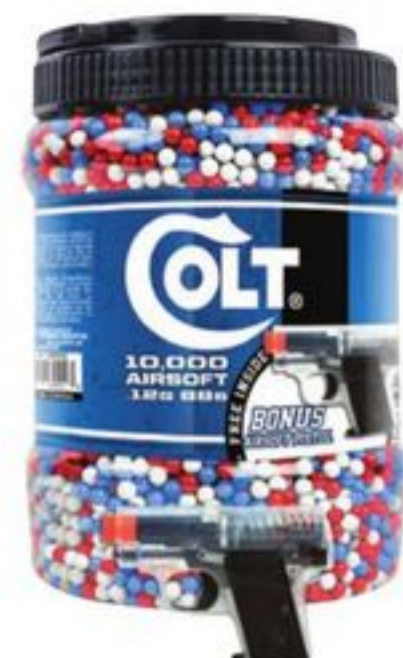

TOP PICK ON SALE

SAVE \$45
104⁹⁹
Reg 149.99

Primos Game Camera/Video, 2-Pk. 75-0864-6.

NOW 35⁹⁹

Reg 39.99 Colt Airsoft Pistol with Airsoft BBs. 175-9004-2.

Save up to \$55
Sale 64.99-149.99 Reg 69.99-169.99
Selected Air Pistols, BB Guns and Kits. 75-2270X/175-9434-8/375-1360X.