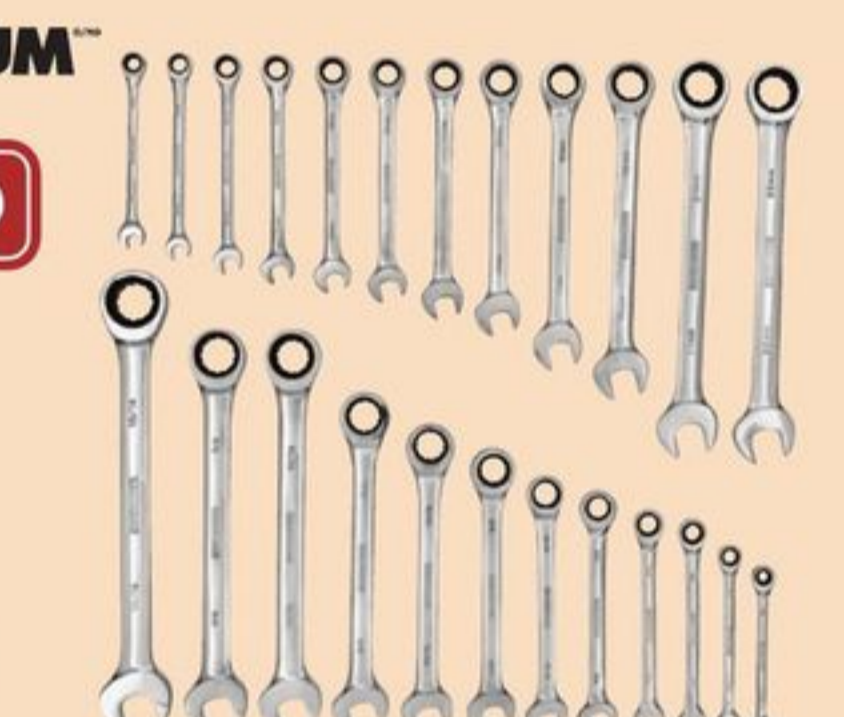

0% Financing**
with equal monthly payments.

Triangle

24 Month | \$150+ purchase

Learn more at triangle.com/financing

**NO FEE CHARGED. Conditions apply. See inside back page.

TESTED

SAVE 20%

Sale 35.99 Reg 44.99 Mastercraft 98-Pc Hex Key Set with Bag. 58-9691-4.
Save up to 50% Sale 7.99-26.99
Reg 9.99-39.99 Selected Nut Driver and Hex Key Sets. 58-8649X.