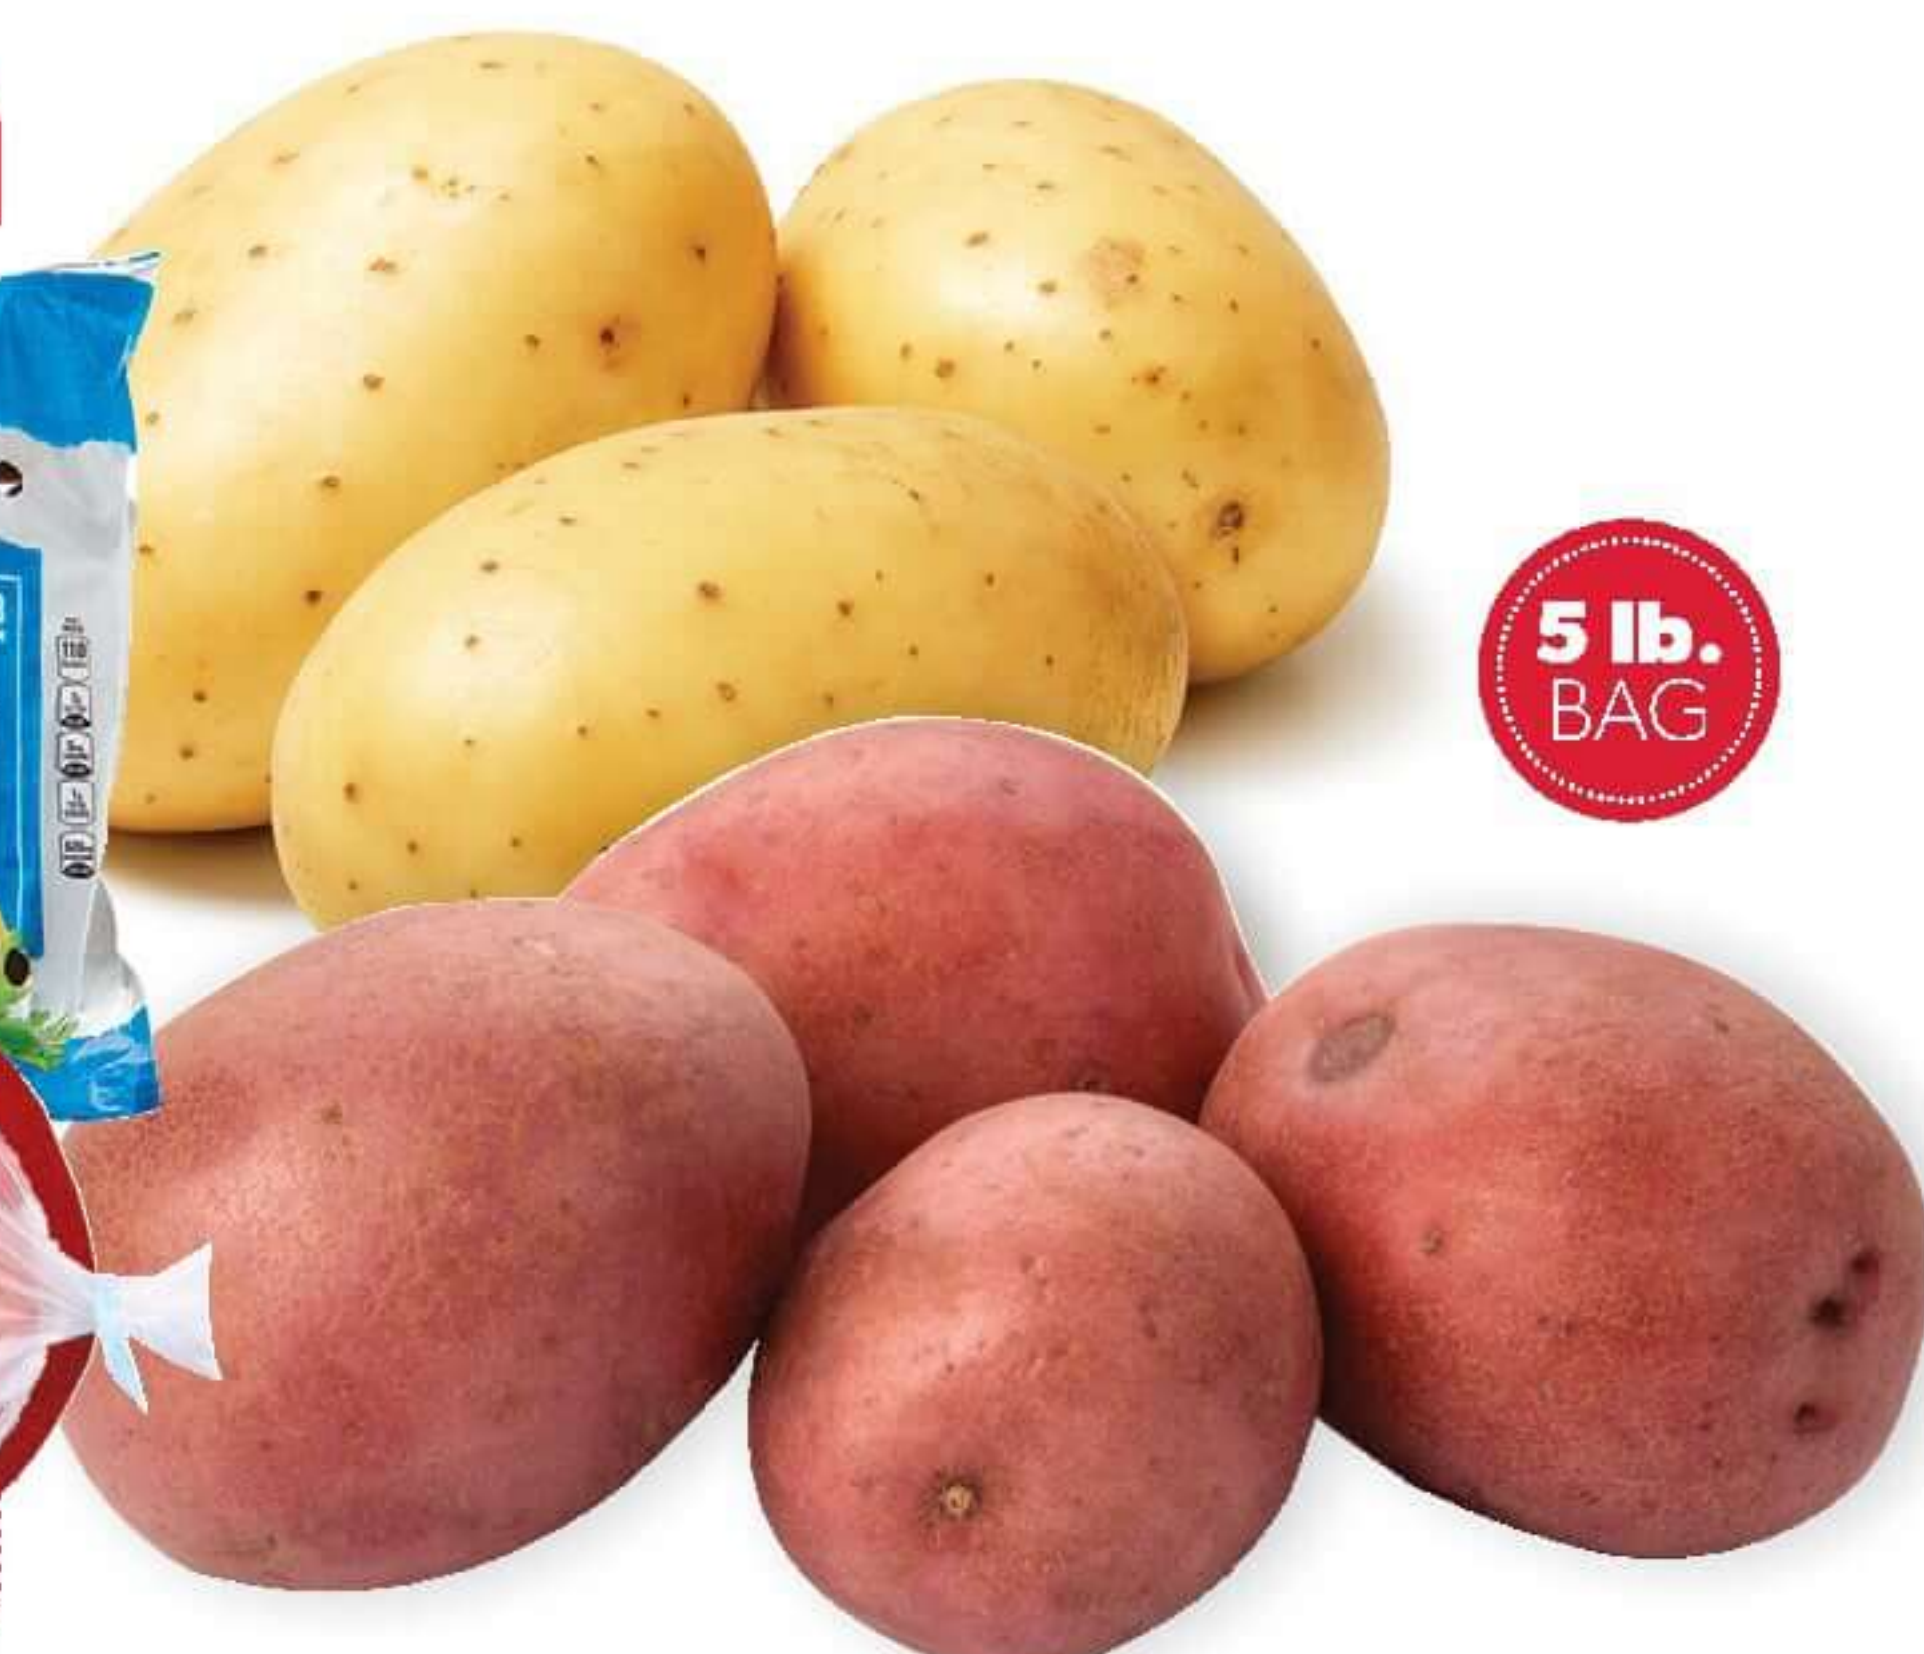

**\$2.99**

Sale price  
with card

**-\$1.00**

off 1 with  
coupon

**\$1.99**

with card

Red or Yellow  
Potatoes  
5 lb. bag

**5 lb.**  
BAG