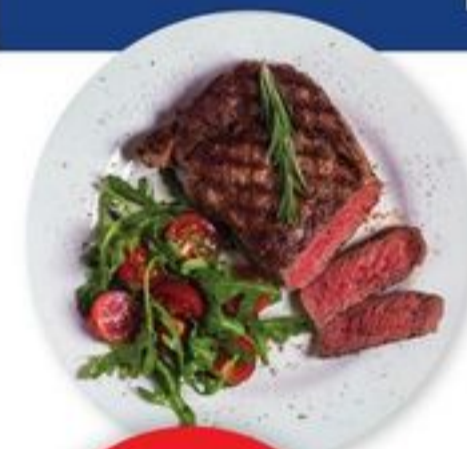

fresh deals of the week

6⁹⁰ ea.

Gold Leaf® fresh chicken leg quarters
• sold in a 10 lb. bag for $6.90
No. 246112