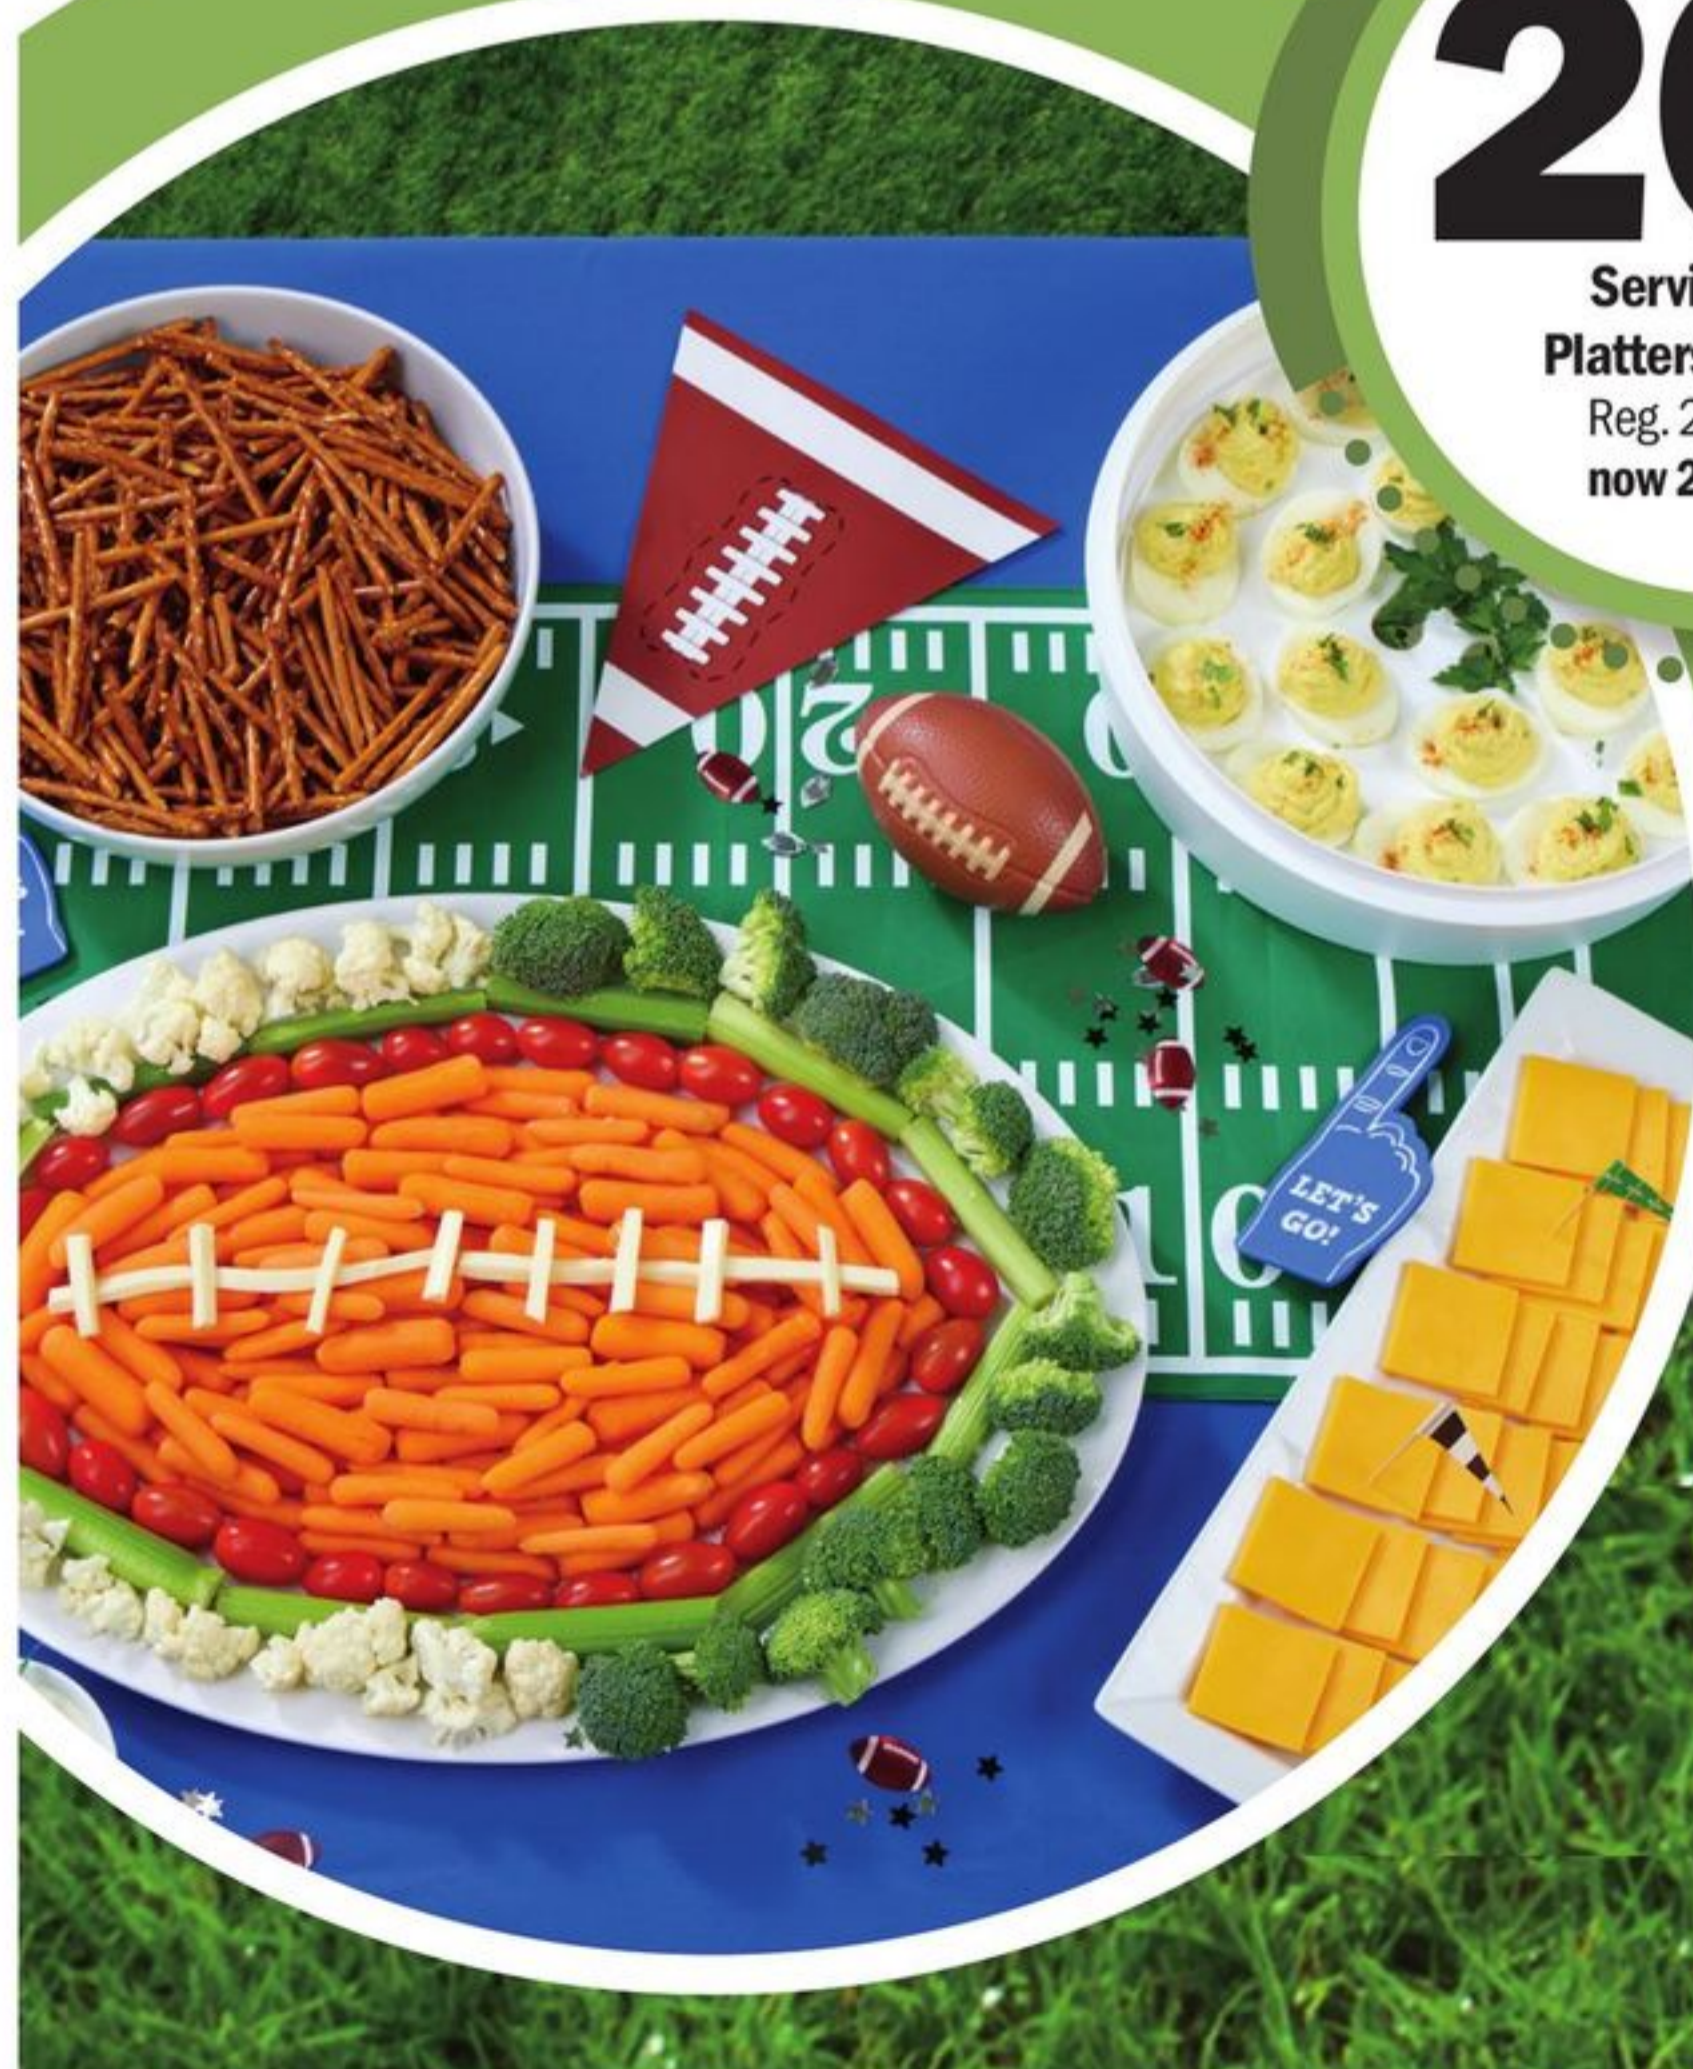

save $10
14.99
Lake & Trail Oversized
Mesh Sports Chair*
Sporting Goods Dept. only.
Reg. 24.99.

save $20
49.99
Igloo 62 Qt. MaxCold
Wheeled Cooler*
Reg. 69.99.

save $30
99.99
Lake & Trail Straight Leg Canopy
10'x10'. Sporting Goods Dept. only.
Reg. 129.99.

Canopies Reg. 99.99-249.99,
now 79.99-199.99... **20% off**

20% off

Serving Bowls,
Platters and Trays*
Reg. 2.99-23.99,
now 2.39-19.19.

BOGO
50% off

of equal or lesser value
Tervis or Logo Hydration Products*
Home and Sporting Goods Depts. only.
Reg. 3.99-49.99.

BOGO
30% off

of equal or lesser value
Tailgate Games*
Sporting Goods Dept. only.
Reg. 3.99-179.99.

*While supplies last. No rainchecks or substitutions. General Merchandise items may not be available at Meijer Grocery locations.