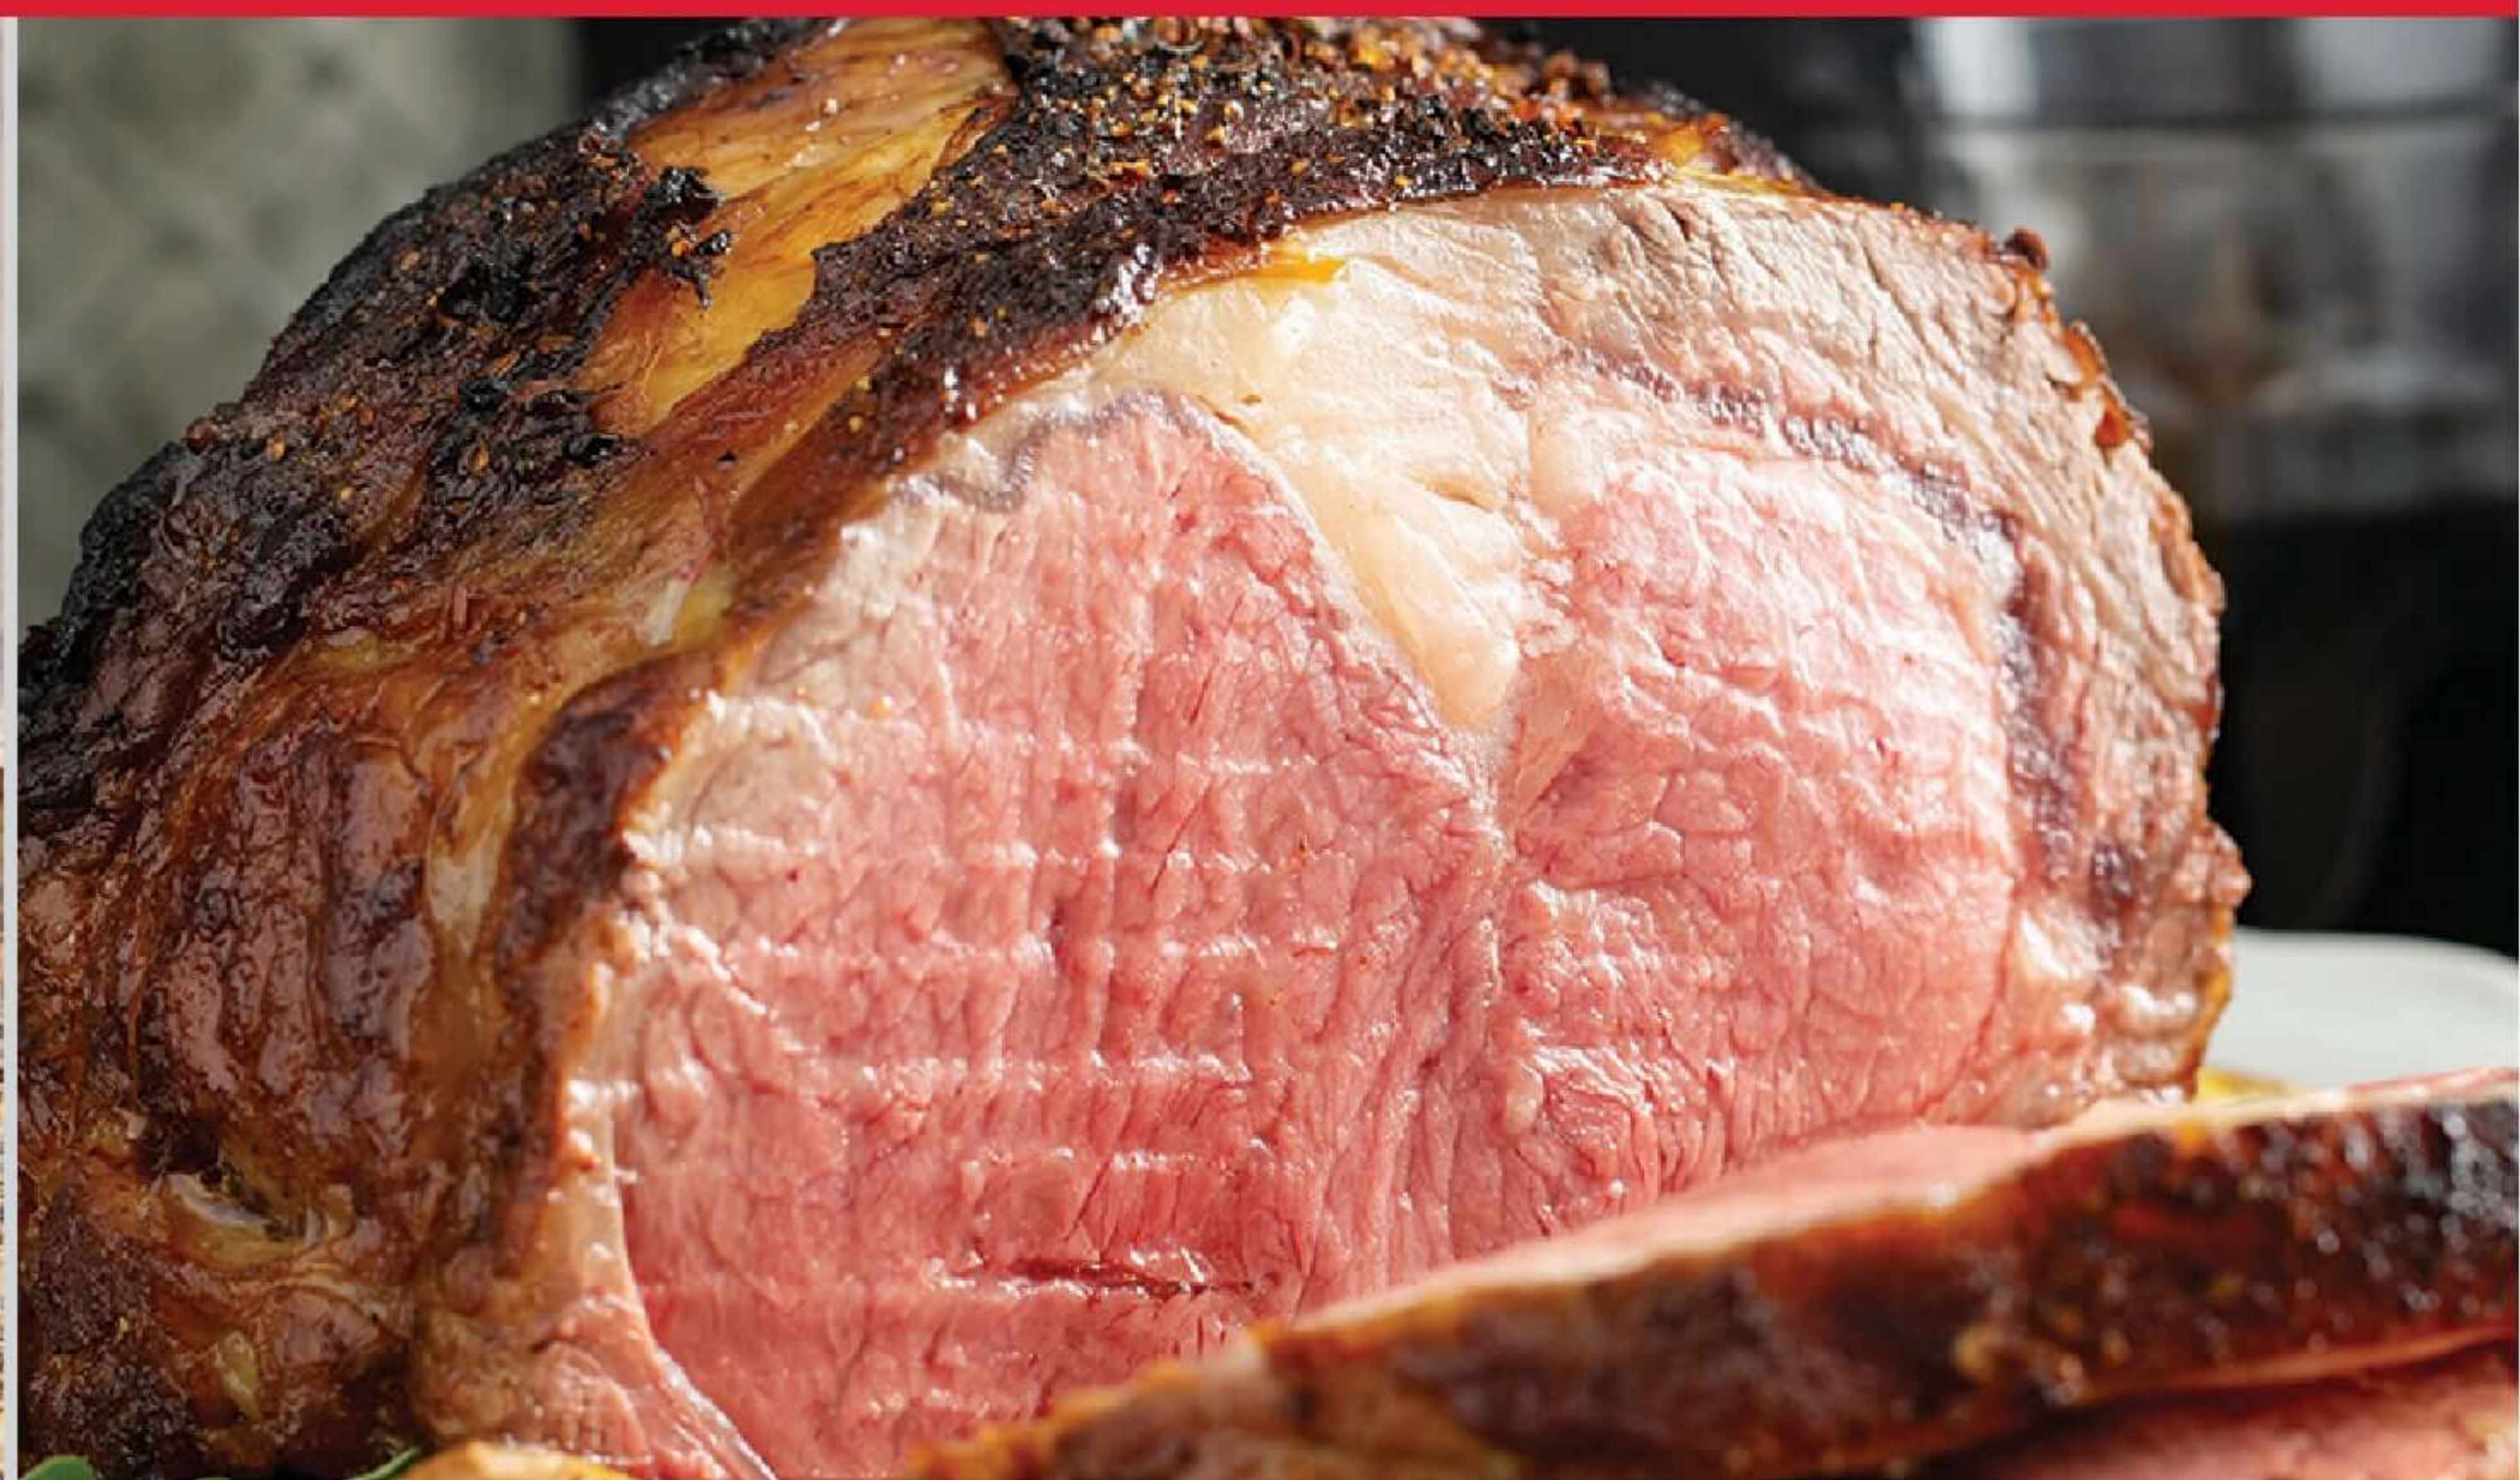

USDA Inspected
Fresh Whole Boneless Beef Ribeye
Sliced Free Upon Request

$8.99 lb.
with card
$11.99
with card

Pre No Added Antibiotics or Hormones, Grass Fed
Boneless New York Strip Steak
10 oz.