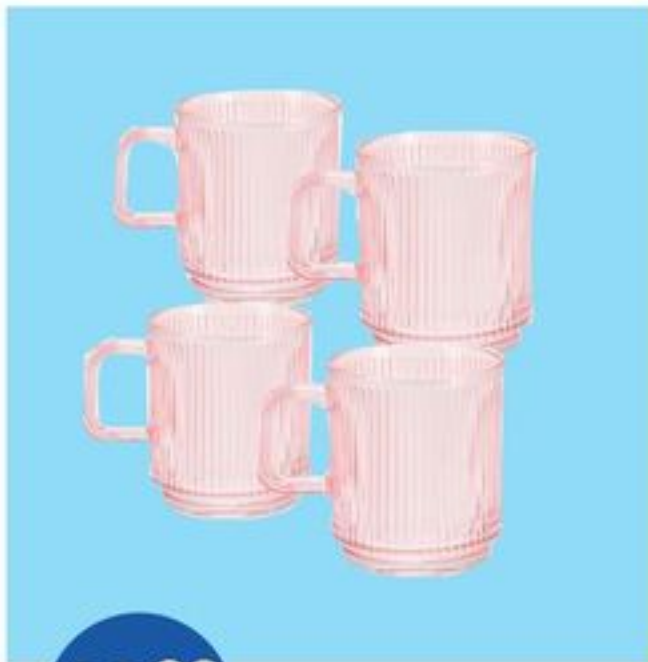

12⁹⁹
/set

drinking glasses
No. 482818 - 500932