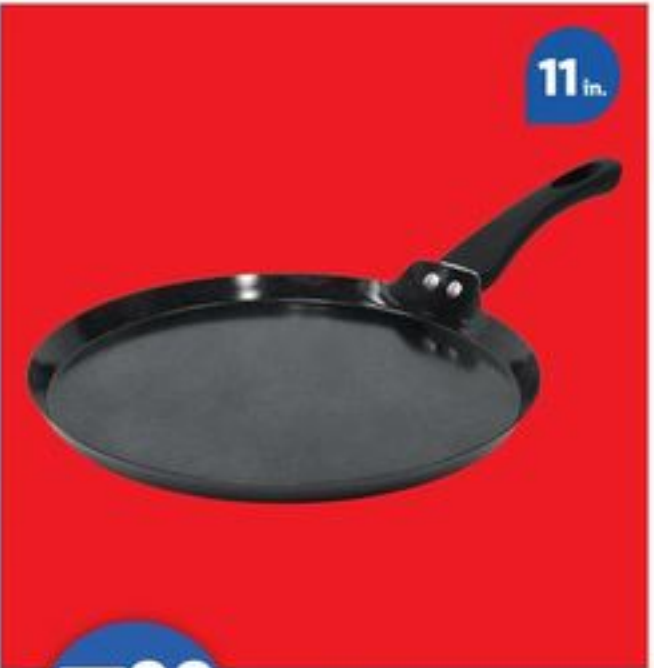

7⁹⁹
ea.

crepe pan
No. 475335