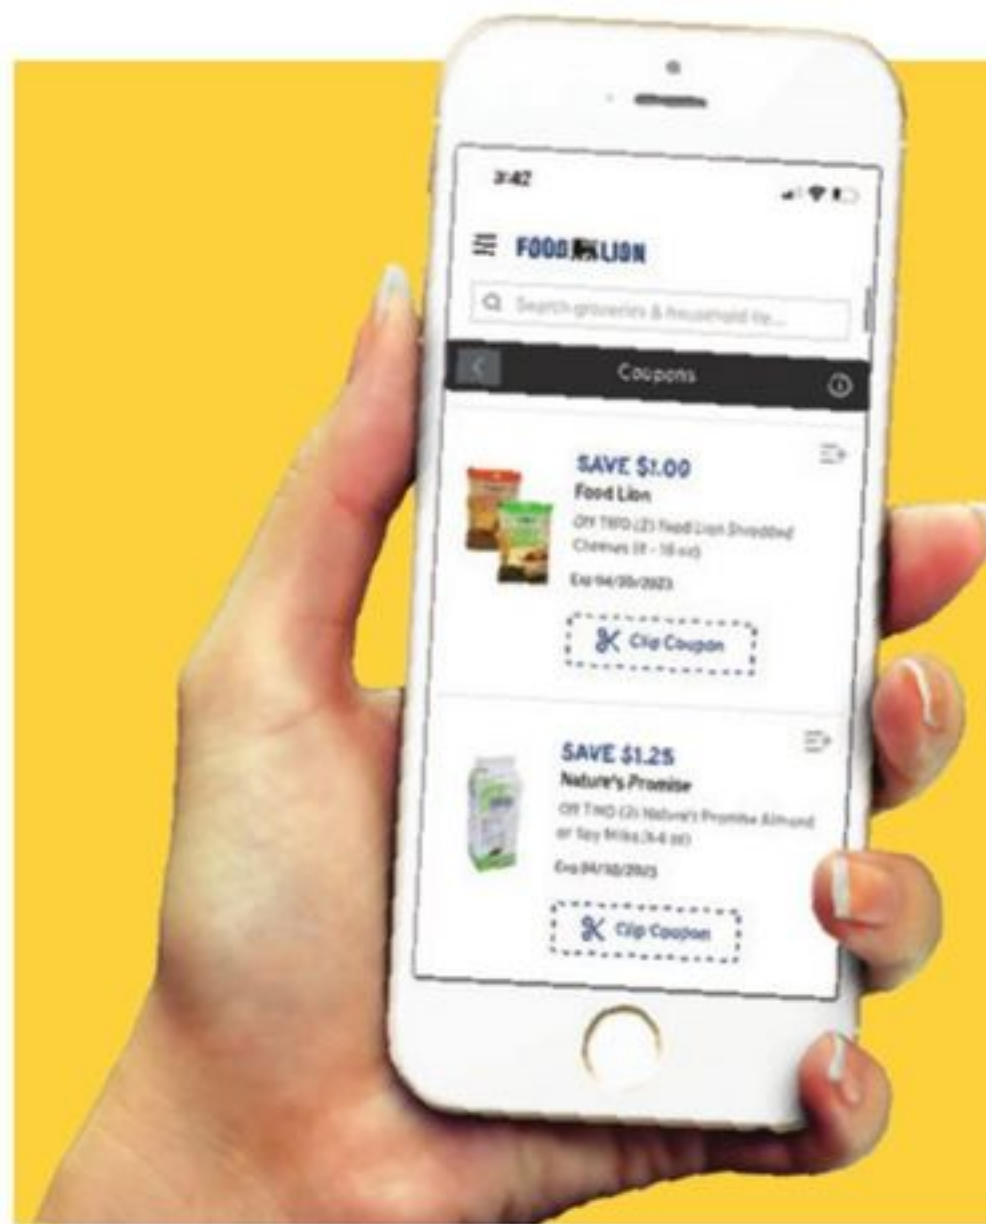

MVP DIGITAL COUPONS

load on app, online or at the in-store kiosk

HOT SALE! 2/$6
W/O MVP Card Regular Retail

MVP Coupon -1.00 OFF 2

14-16 Oz. Select Varieties
DAISY COTTAGE CHEESE OR SQUEEZE SOUR CREAM

2/$5
MVP W/ MFR. DISCOUNT SAVINGS LIMIT 1

HOT SALE! 5.99 EA
W/O MVP Card $6.99 EA

MVP Coupon -1.00 OFF 1

10.4-19.2 Oz. Select Varieties
SWAGGERTY'S BREAKFAST SANDWICHES

4.99 EA
MVP W/ MFR. DISCOUNT SAVINGS LIMIT 1

HOT SALE! 4.99 EA
W/O MVP Card $5.49 EA

MVP Coupon -1.00 OFF 1

32 Oz. Select Varieties
EL MONTEREY BURRITOS OR CHIMICHANGAS

3.99 EA
MVP W/ MFR. DISCOUNT SAVINGS LIMIT 1

HOT SALE! 4.99 EA
W/O MVP Card Regular Retail

MVP Coupon -1.50 OFF 1

8.5 Oz. Select Varieties
PRIMAL KITCHEN SAUCES

3.49 EA
MVP W/ MFR. DISCOUNT SAVINGS LIMIT 1

HOT SALE! 3.99 EA
W/O MVP Card $4.99 EA

MVP Coupon -1.00 OFF 1

14-16 Oz. Select Varieties Quarters or Tubs
COUNTRY CROCK PLANT BUTTER

2.99 EA
MVP W/ MFR. DISCOUNT SAVINGS LIMIT 1

4.99 EA

MVP Coupon -1.00 OFF 1

24 Oz. Select Varieties
CHOBANI COFFEE CREAMER

3.99 EA
MVP W/ MFR. DISCOUNT SAVINGS LIMIT 1

HOT SALE! 4.99 EA
W/O MVP Card $5.99 EA

MVP Coupon -1.00 OFF 1

48 Oz. Select Varieties
STOK COLD BREW ICED COFFEE

3.99 EA
MVP W/ MFR. DISCOUNT SAVINGS LIMIT 1

HOT SALE! 4/$5
W/O MVP Card $1.88 EA

MVP Coupon -1.00 OFF 4

14.5-15.25 Oz. Select Varieties
DEL MONTE CANNED VEGETABLES

4/$4
MVP W/ MFR. DISCOUNT SAVINGS LIMIT 1

HOT SALE! 2/$7
W/O MVP Card $4.89 EA

MVP Coupon -2.00 OFF 2

9-12.6 Oz. Select Varieties
KELLOGG'S RICE KRISPIES CEREAL

2/$5
MVP W/ MFR. DISCOUNT SAVINGS LIMIT 1

5.99 EA

MVP Coupon -1.00 OFF 1

6 Pack 16 Oz. Bottles Select Varieties
SNAPPLE

4.99 EA
MVP W/ MFR. DISCOUNT SAVINGS LIMIT 1