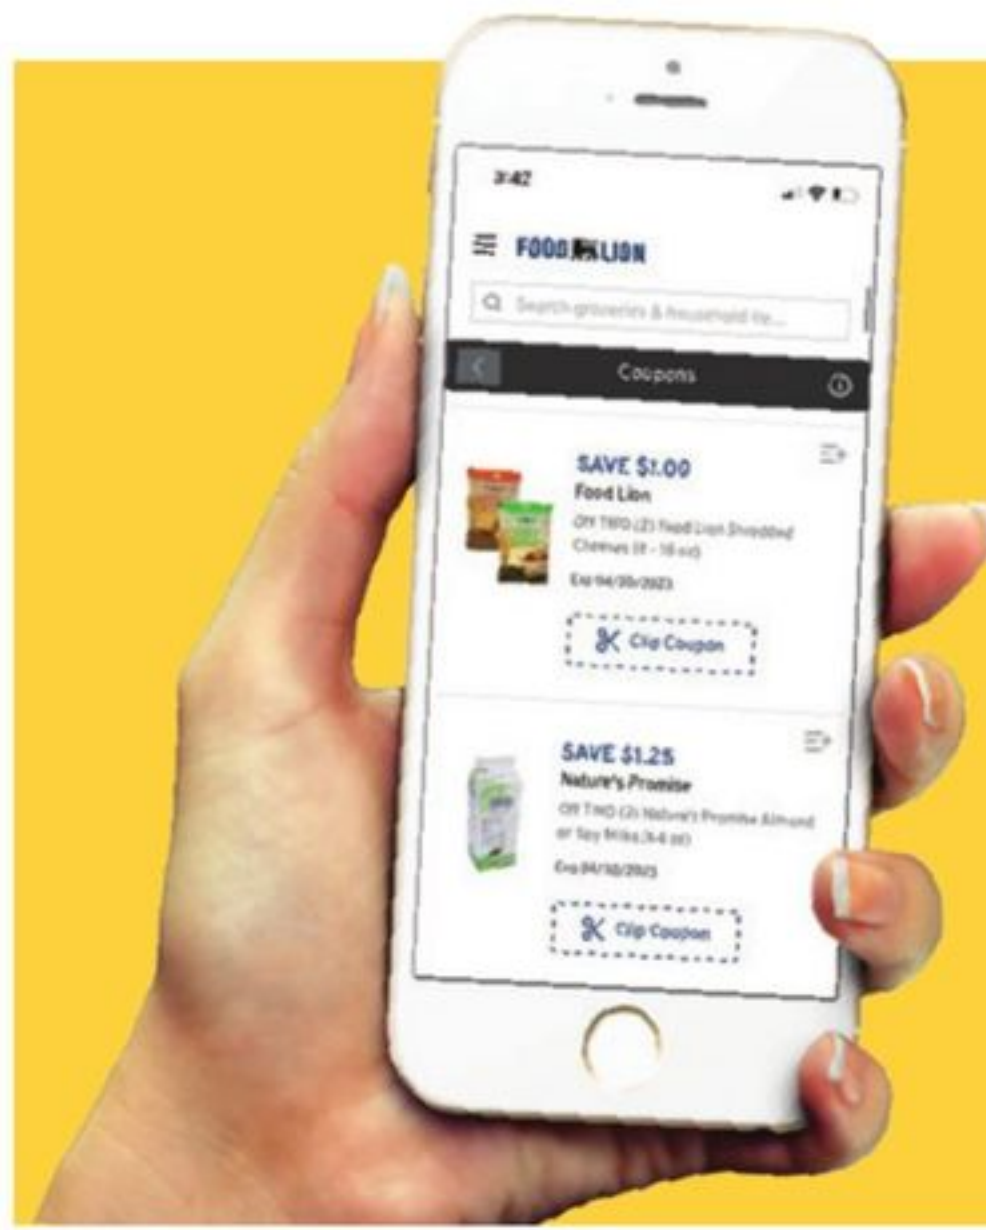

MVP DIGITAL COUPONS

load on app, online or at the in-store kiosk