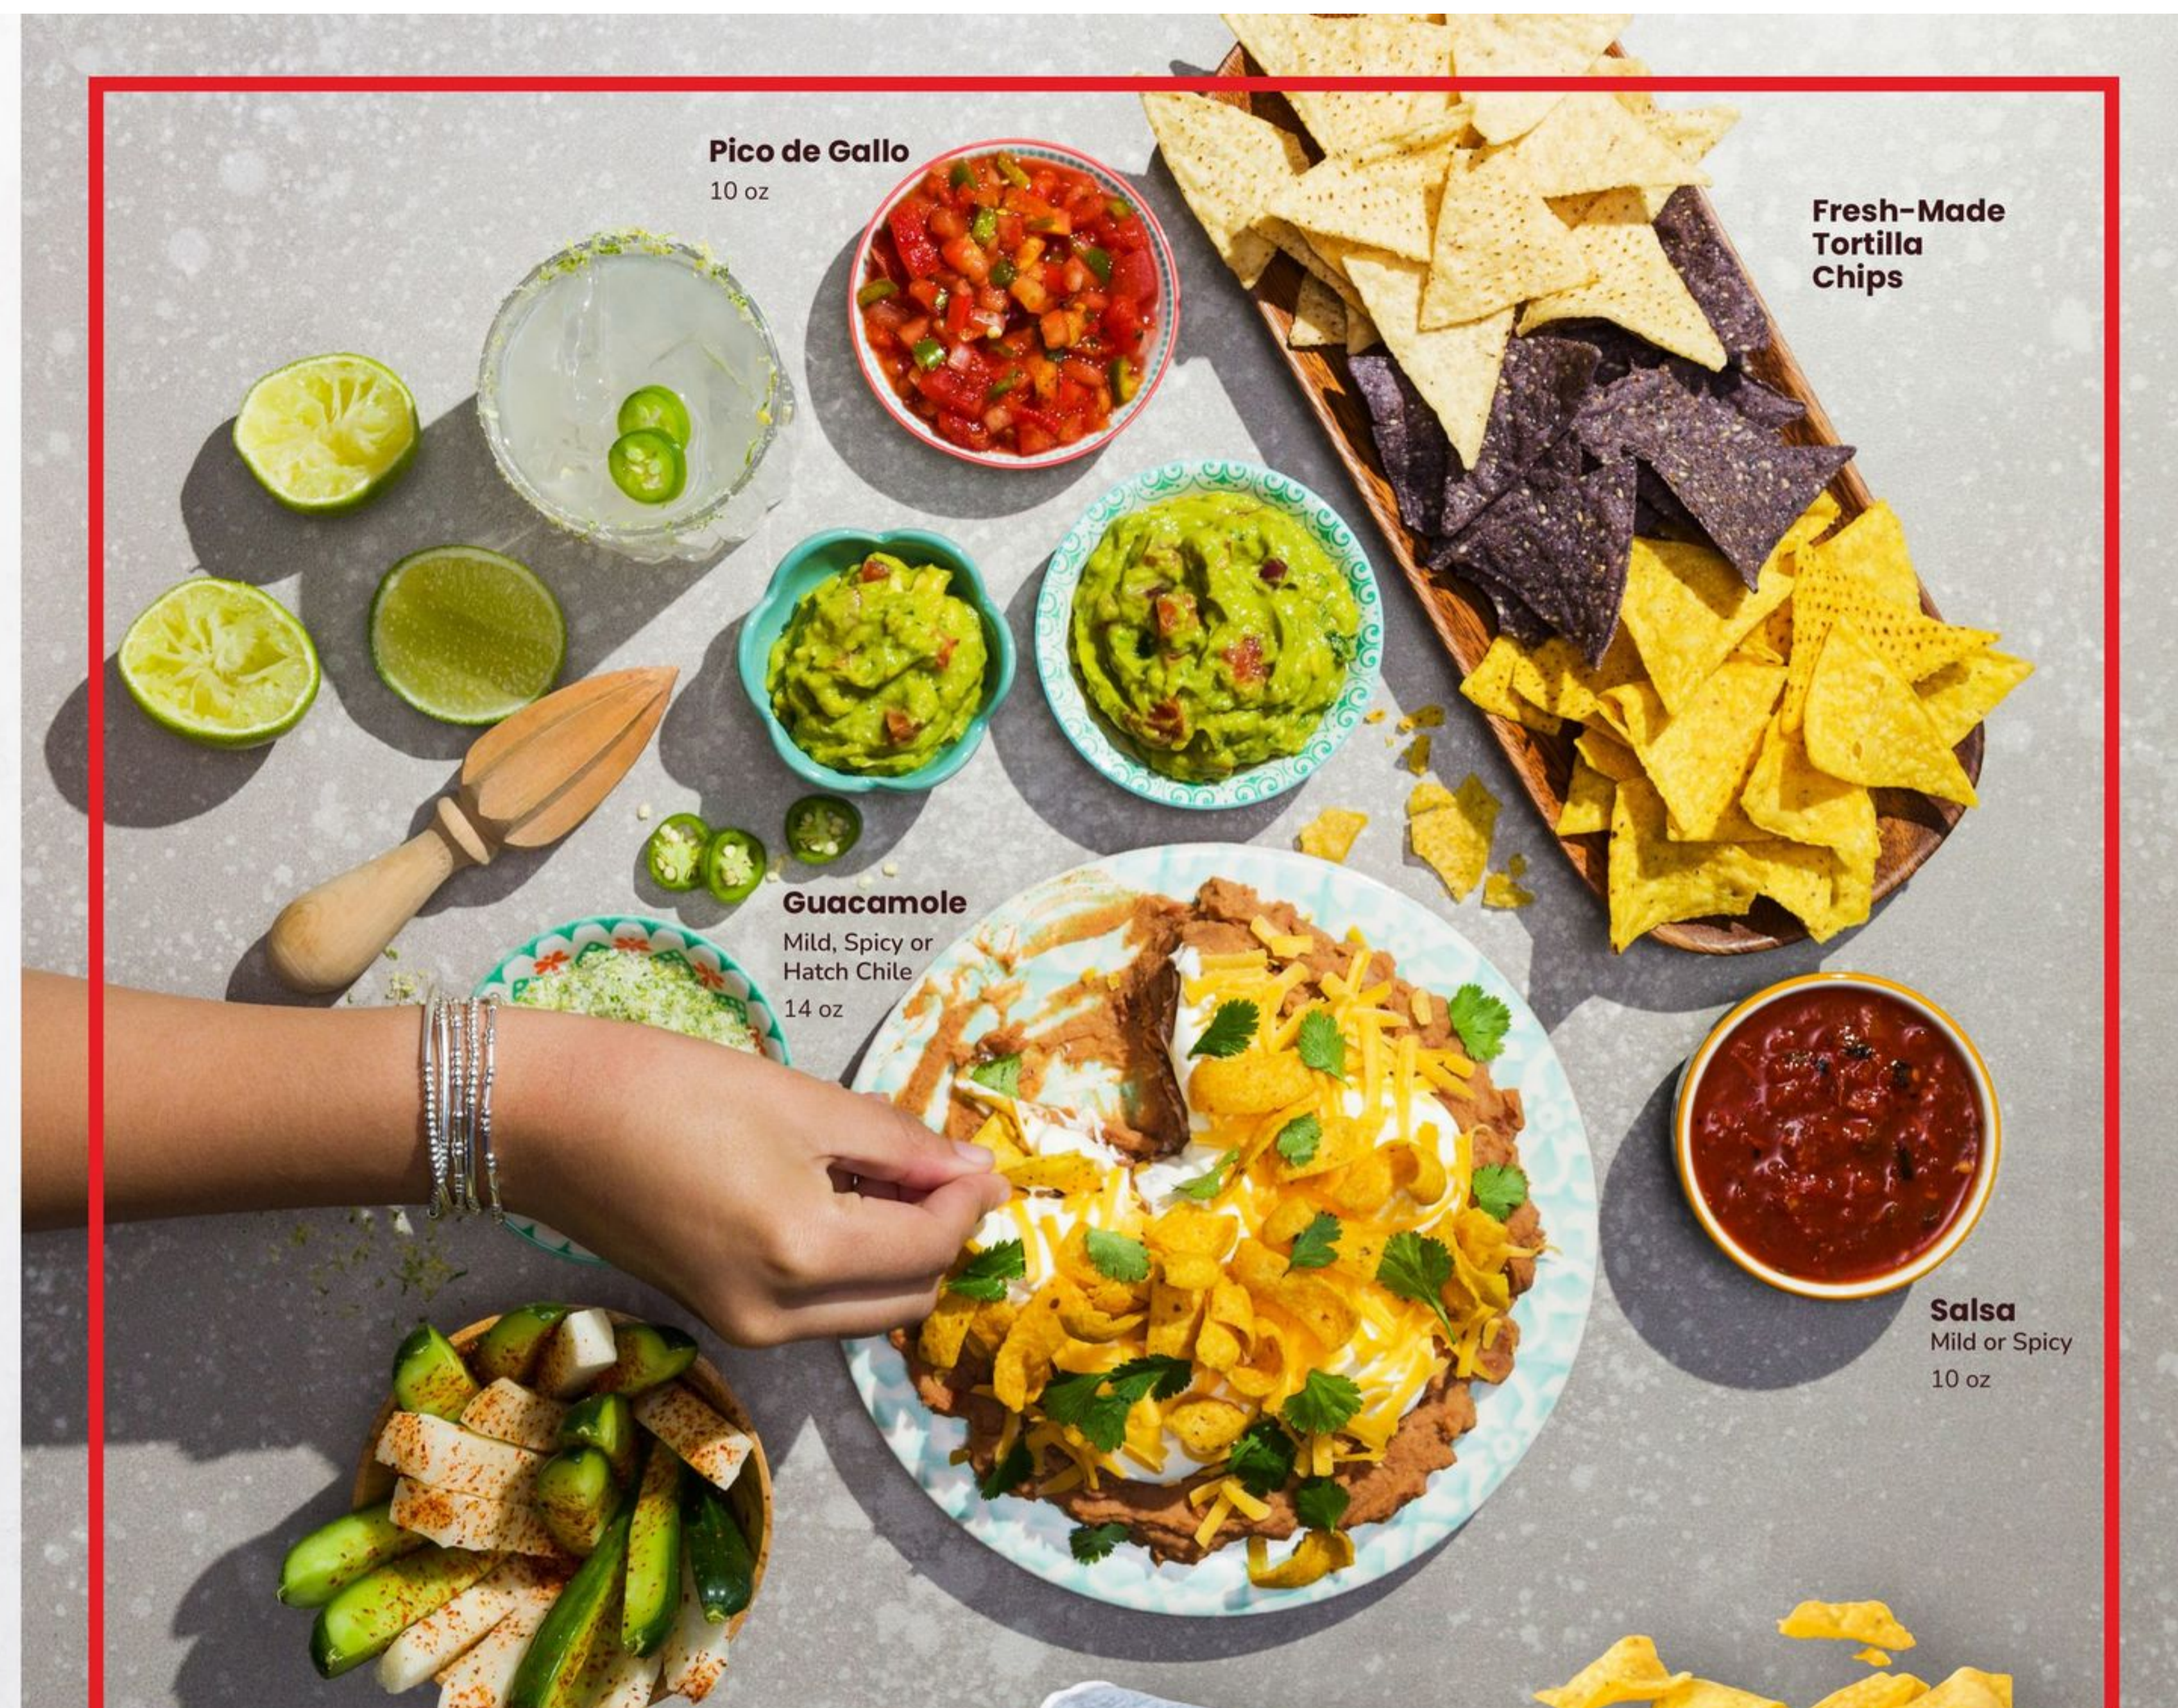

**Asparagus Spears**  
Freshly cut and ready for your oven.  
Serves 2-3

**Fruit Tray with Dip** *ALWAYS AVAILABLE IN PRODUCE!*  
60 oz

**Premium Vegetable Tray with Dip**  
46 oz

Our fresh cut fruit and veggie trays, stuffed mushrooms, asparagus spears and stuffed jalapeños are made with the best produce nature has to offer. We handpick and hand-cut every piece each day, so you get the juicy best.