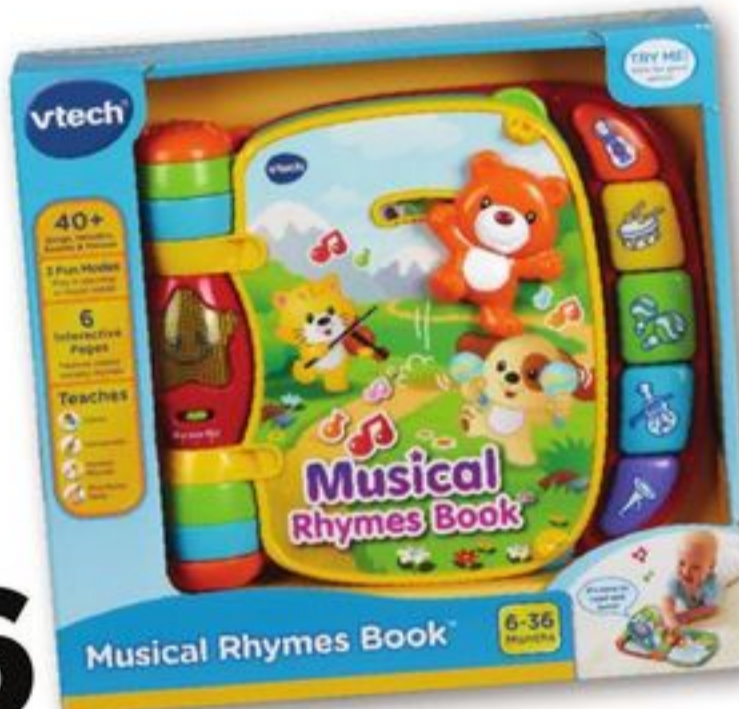

BLUEY

- A** Bluey® Mini House, 38178601, age: 3+, \$20
- B** Bluey® Vehicles, 38178701, age: 3+, \$15 ea.
- C** Bluey® Story Starters, 31903501, age: 3+, \$8
- D** Bluey® Plush, 38178501, age: 3+, \$8

PLAYSETS STARTING AT \$5

- E** Tool Bench Play Set, 38177101, age: 2+, \$10
- F** Shape Sorter Eggs, 38210501, age: 1+, \$5
- G** Royal Castle Play Set, 38128501, age: 18mon+, \$10 ea.

For details on
advertised
toys, scan here

For details on advertised toys, scan here

\$18
Vtech® Xylophone Toy
38211201, age: 18mon+

\$18
Vtech® Drop & Go Dump Truck
31681801, age: 6mon+

\$16
Vtech® Musical Rhymes Book
25160801, age: 6mon+

\$10⁵⁰ EA
Leapfrog® Sing & Snuggle
23250101, age: 6mon+

\$15
Vtech® Call & Chat Learning Phone
28188401, age: 2+

\$8⁵⁰
Mr. Potato Head®
23702302, age: 2+

\$10^{EA}
PlayGo® Bilingual Learning Board
31318001, age: 18mon+

\$20
Leapfrog® 100 Words Book
31682301, age: 18mon+