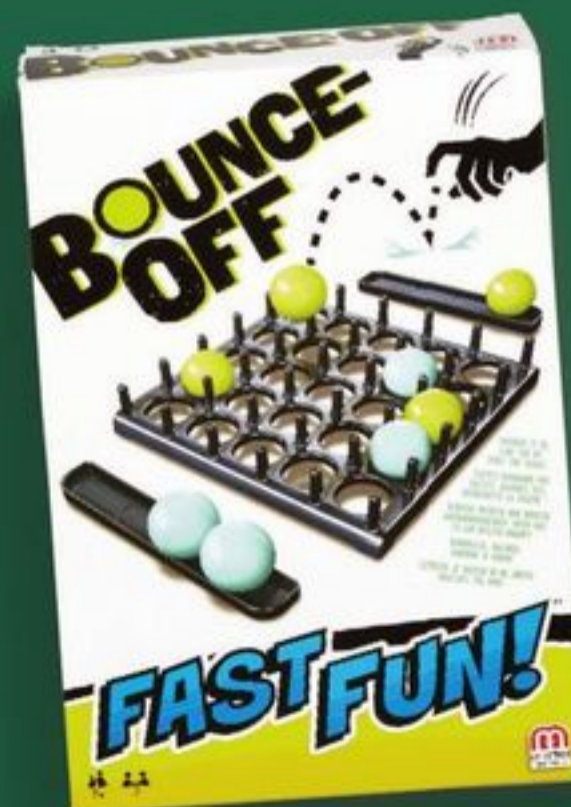

\$5 EA

Hasbro® Grab & Go
Games
15206701, age: 5+

\$8

Uno® Playing Cards
17057601, age: 7+

\$10

The Game of Life®
Rivals Edition
23913801, age: 8+

\$8.50

Phase 10™ Card Game
20416101, age: 7+

\$10

Monopoly® Rivals
Edition
31903201, age: 8+

\$10

Clue® Rivals
Edition 23913801,
age: 8+

\$5

Bounce-Off™
38536401, age: 3+

For details on
advertised
toys, scan here

COOL AND CRAFTY DEALS

For details on advertised toys, scan here

\$1 EA
Putty Cupcake
38259901, age: 3+

\$1 EA
Flarp! Noise Putty
01361501, age: 3+

\$5.50 EA
Creative Kids Tie Dye Slime Bucket
24226002, age: 3+

HOT DEAL

\$12
All-In-One Compound Party Pack, 40 ct.
38208601, age: 3+