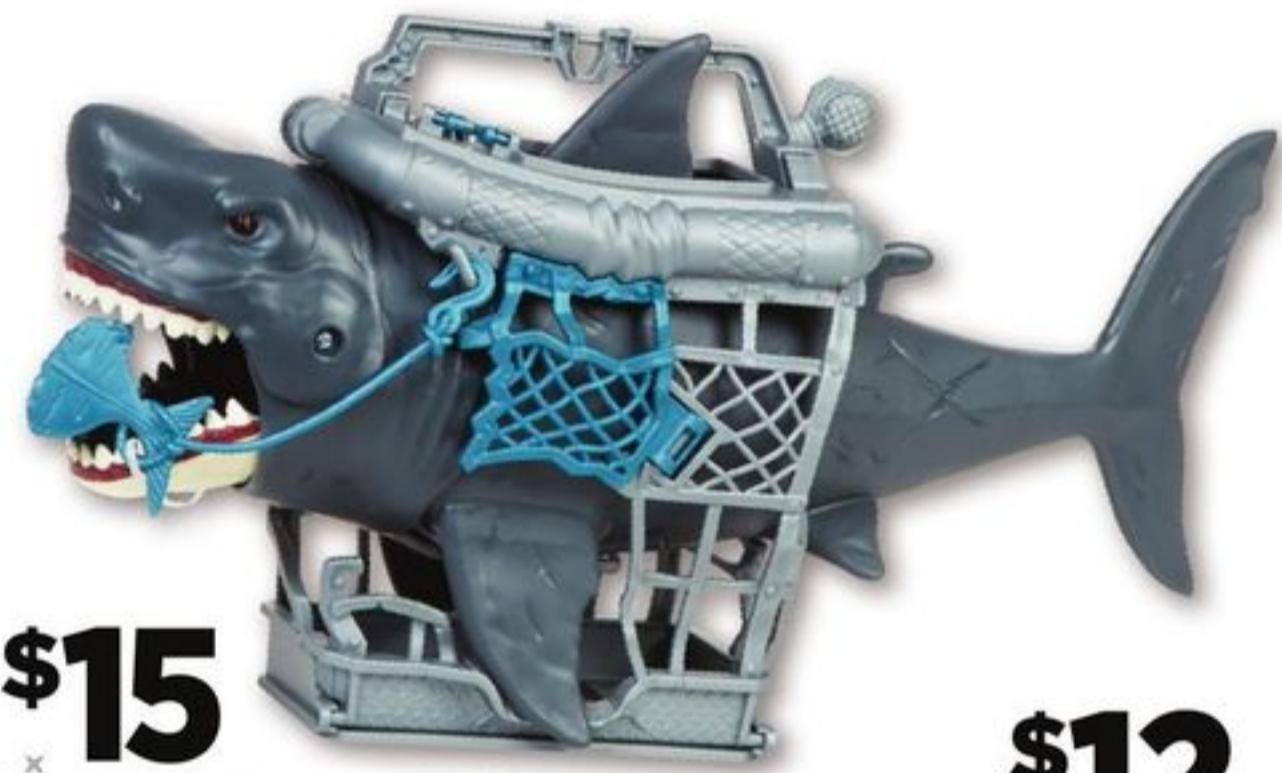

For details on advertised toys, scan here

\$5 AND UNDER

- A** Pullback Cars, 17126302, age: 3+, \$5 ea.
- B** Basic Cars, 33550101, age: 3+, \$1 ea.

For details on advertised toys, scan here

\$15
 Dino Valley™ Playset
 35712901, age: 3+

\$15
 Wild Quest Shark Toy
 38127001, age: 3+

\$12^{EA}
 Maxx Action
 City Vehicles
 38130401, age: 3+

\$6^{EA}
 Maxx Action Mini
 Lights & Sounds
 Vehicles
 28162801, age: 3+

\$8
 Light & Sound
 Friction Motorcycle
 38176201, age: 3+