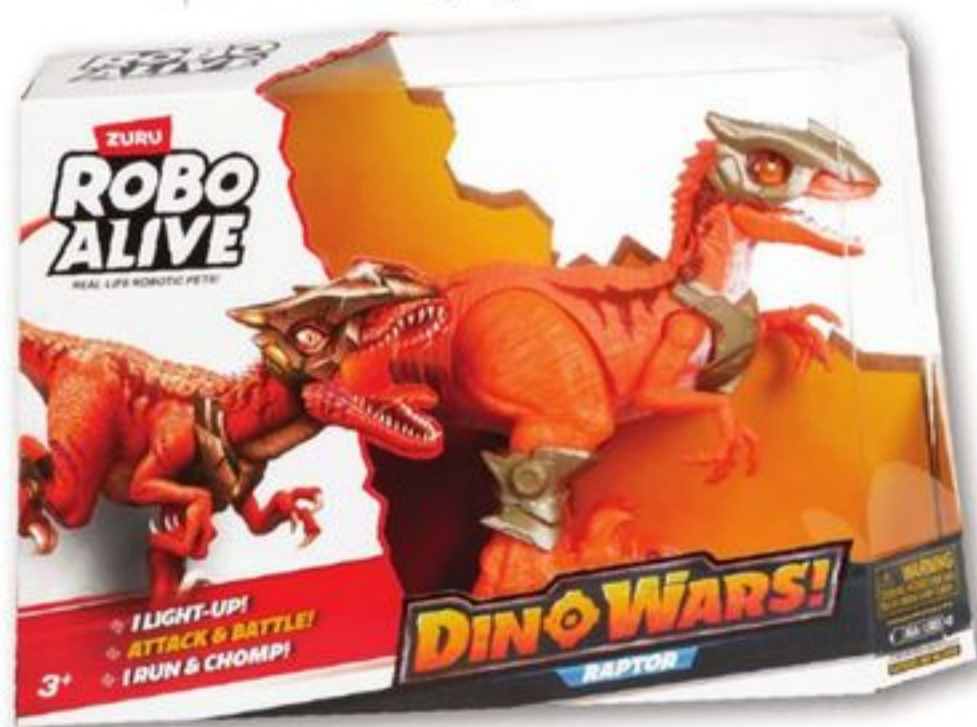

Neon Vertex Scooter
38211601, age: 5+

Only at DG

\$10

YCOO[™] Robo Heads Up
38119301, age: 3+

\$12⁵⁰

Zuru Robo Alive Dino
31328101, age: 3+

\$15

Zuru Smashers Horror House
38179501, age: 3+