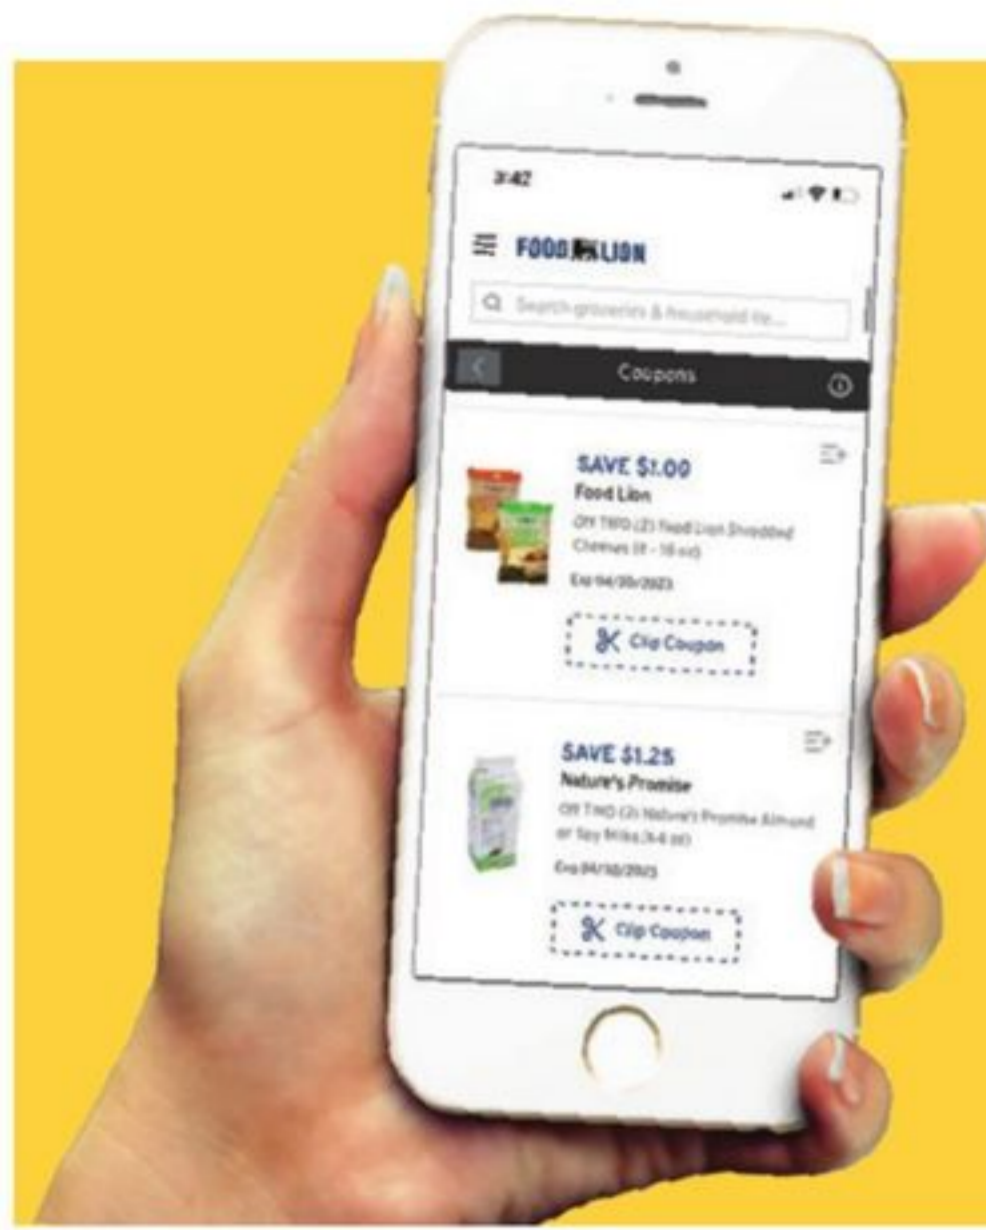

MVP DIGITAL COUPONS

load on app, online or at the in-store kiosk