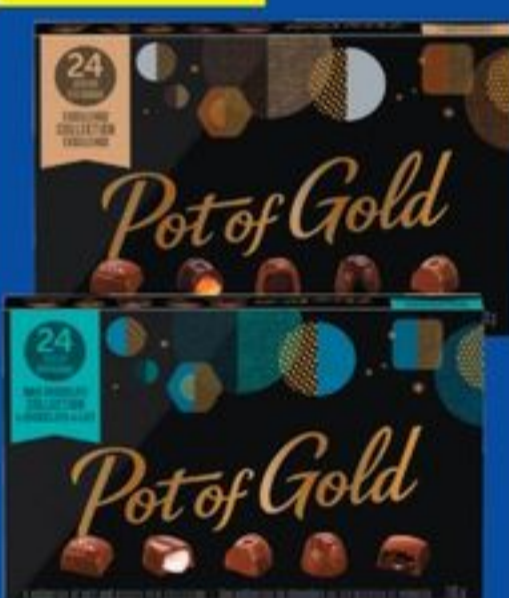

SAVE 2.00

9⁹⁹

TOBLERONE CHOCOLATE
SELECTED VARIETIES, 350 G
20984315_EA/20984984_EA

6⁴⁹

HERSHEY'S POT OF GOLD CHOCOLATES
SELECTED VARIETIES, 243-245 G
21545433_EA/21547634_EA