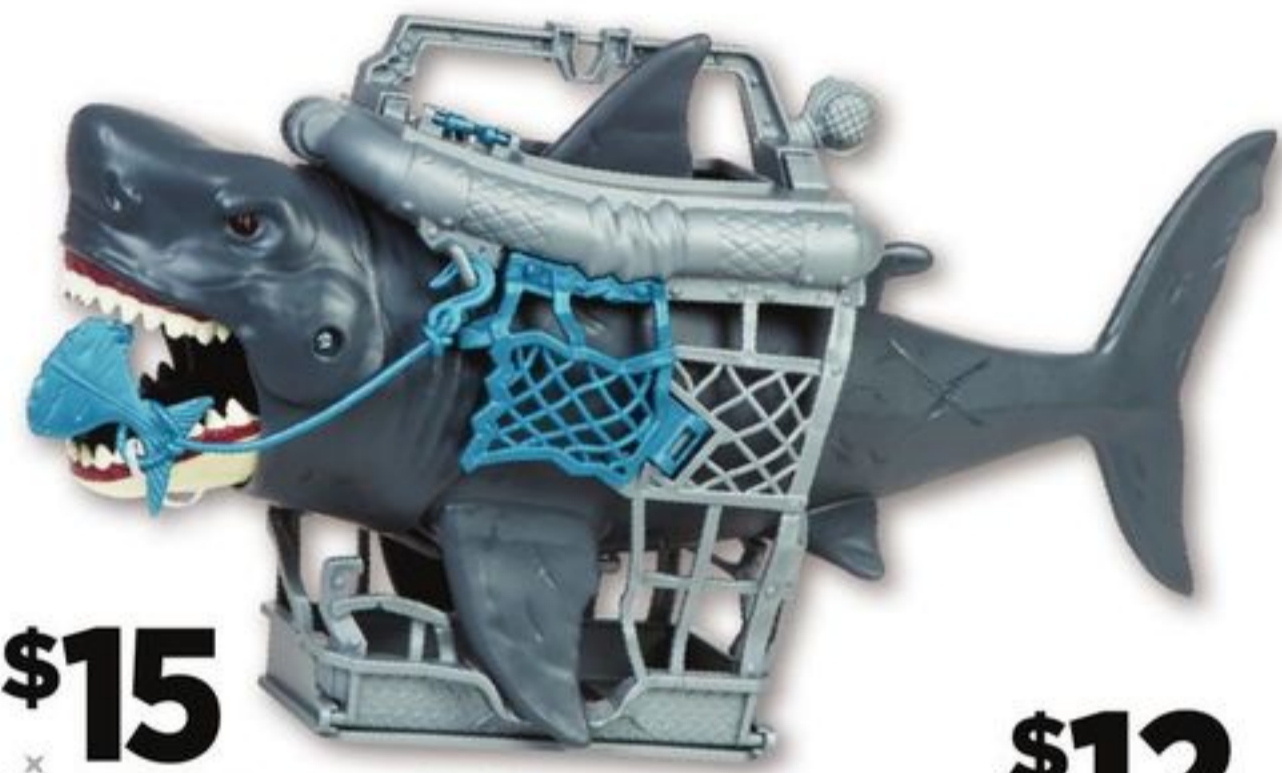

For details on advertised toys, scan here

\$5 AND UNDER

A Pullback Cars, 17126302, age: 3+, \$5 ea.
B Basic Cars, 33550101, age: 3+, \$1 ea.

For details on advertised toys, scan here

\$15
 Dino Valley™ Playset
 35712901, age: 3+

\$15
 Wild Quest Shark Toy
 38127001, age: 3+

\$12^{EA}
 Maxx Action
 City Vehicles
 38130401, age: 3+

\$6^{EA}
 Maxx Action Mini
 Lights & Sounds
 Vehicles
 28162801, age: 3+

\$8
 Light & Sound
 Friction Motorcycle
 38176201, age: 3+