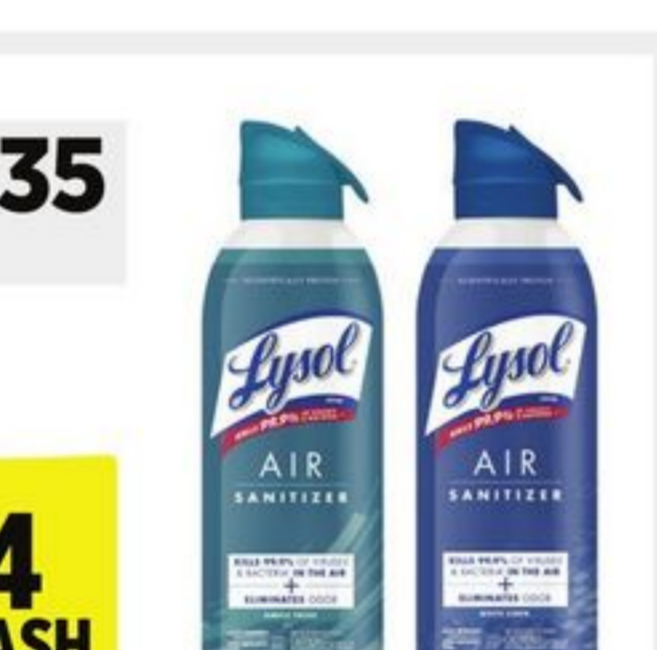

$7.35

Lysol® Air Sanitizer 10 oz. Assorted scents

$4
EARN DG CASH

$7.50 REG. PRICE
-$1 DG DIGITAL COUPONS
$6.50
*FINAL PRICE WITH COUPON

Sparkle® Paper Towels 6 Double rolls