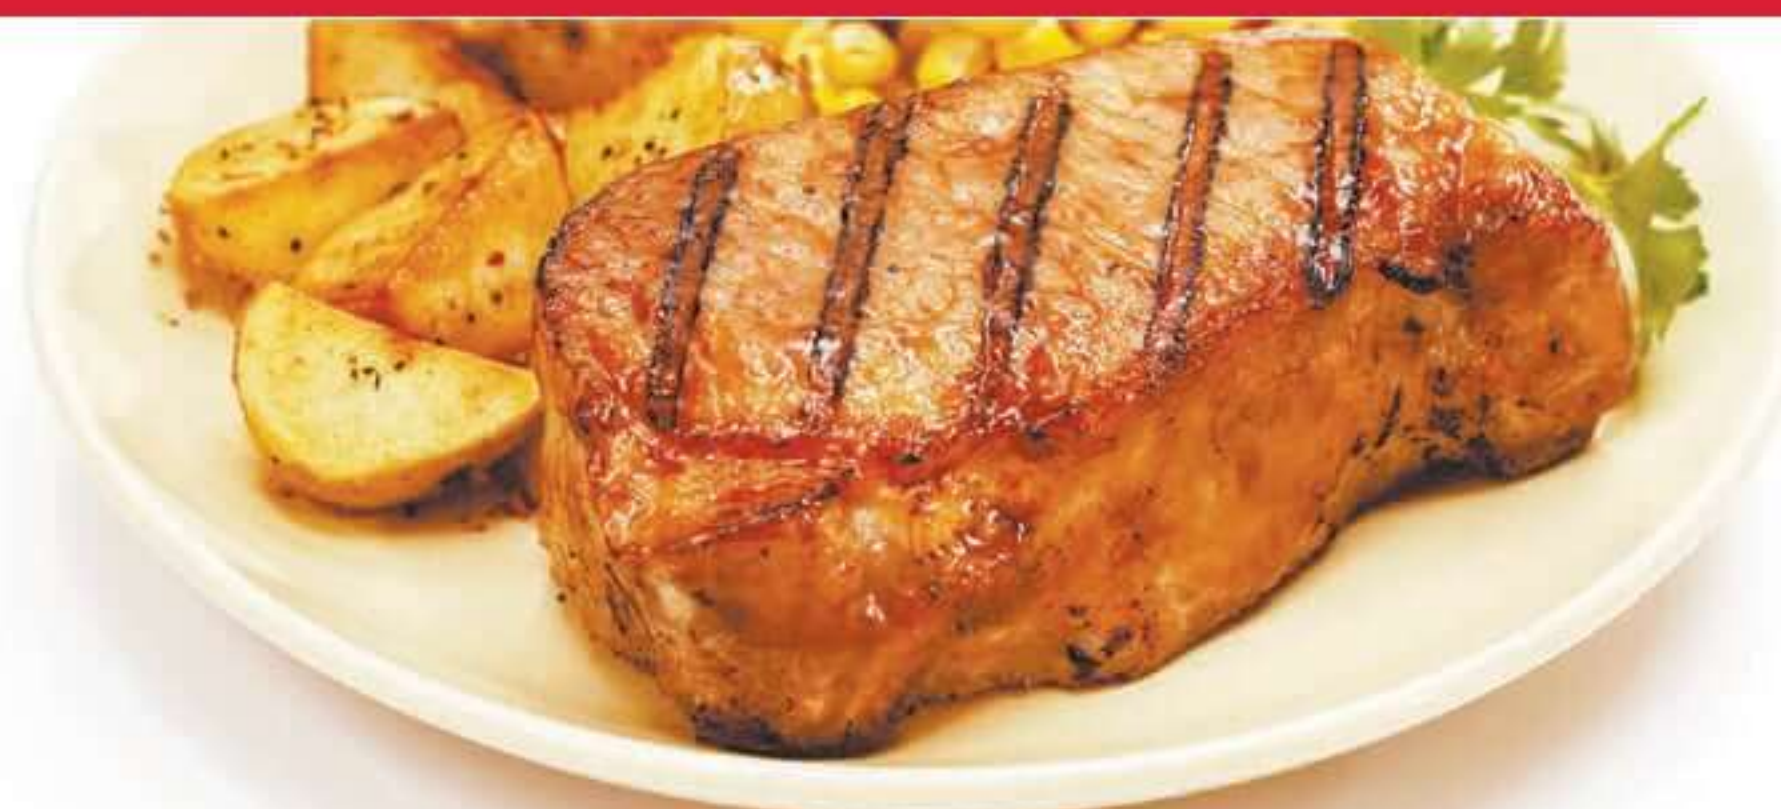

\$7.89 lb.
with card

Fresh Boneless New
York Pork Chops

\$4.99 lb.
with card

Market Made
Fresh Bratwurst, Sausage
or Polish Kielbasa
Links or Bulk

\$4.99 lb.
with card

St. Louis Style
Pork Spare Ribs
Previously Frozen