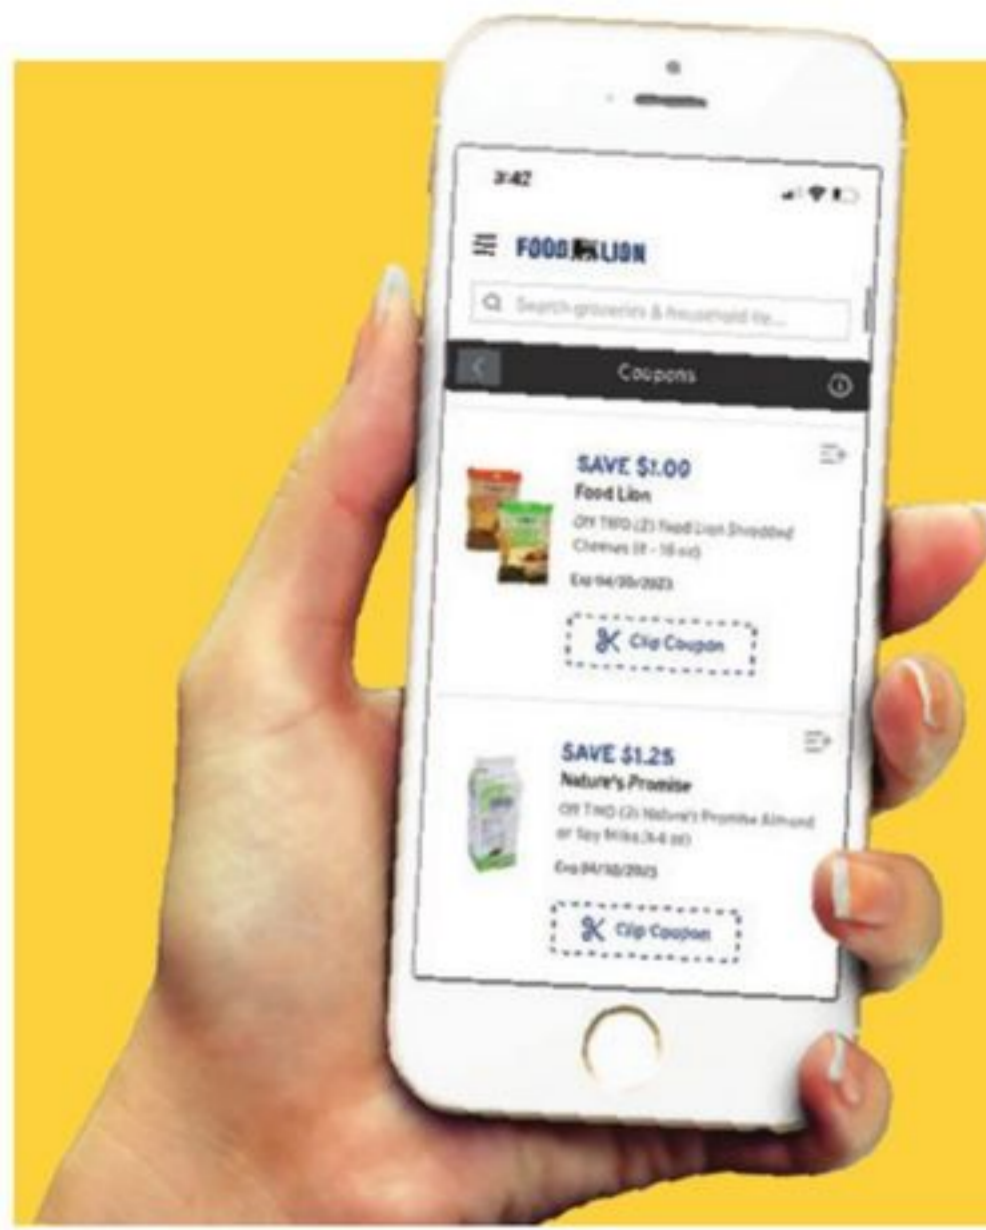

HOT SALE! **2/\$8**
W/O MVP Card Regular Retail
MVP Coupon **-1⁰⁰**
OFF 2

10-13 Oz.
Select Varieties
**BERTOLLI
PASTA SIDES
OR P.F.
CHANG'S
SIDES**

2/\$7
MVP W/MFR. DISCOUNT SAVINGS
LIMIT 1

HOT SALE! **5⁹⁹**
EA
W/O MVP Card \$6.69 EA
MVP Coupon **-50¢**
OFF 1

13.05-16.75 Oz.
Select Varieties
**DAVE'S KILLER
BREAD
ORGANIC
BAGELS OR
ENGLISH
MUFFINS**

5⁴⁹
EA
MVP W/MFR. DISCOUNT SAVINGS
LIMIT 1

MVP DIGITAL COUPONS

load on app, online or at the in-store kiosk

HOT SALE! 2/\$6
W/O MVP Card Regular Retail