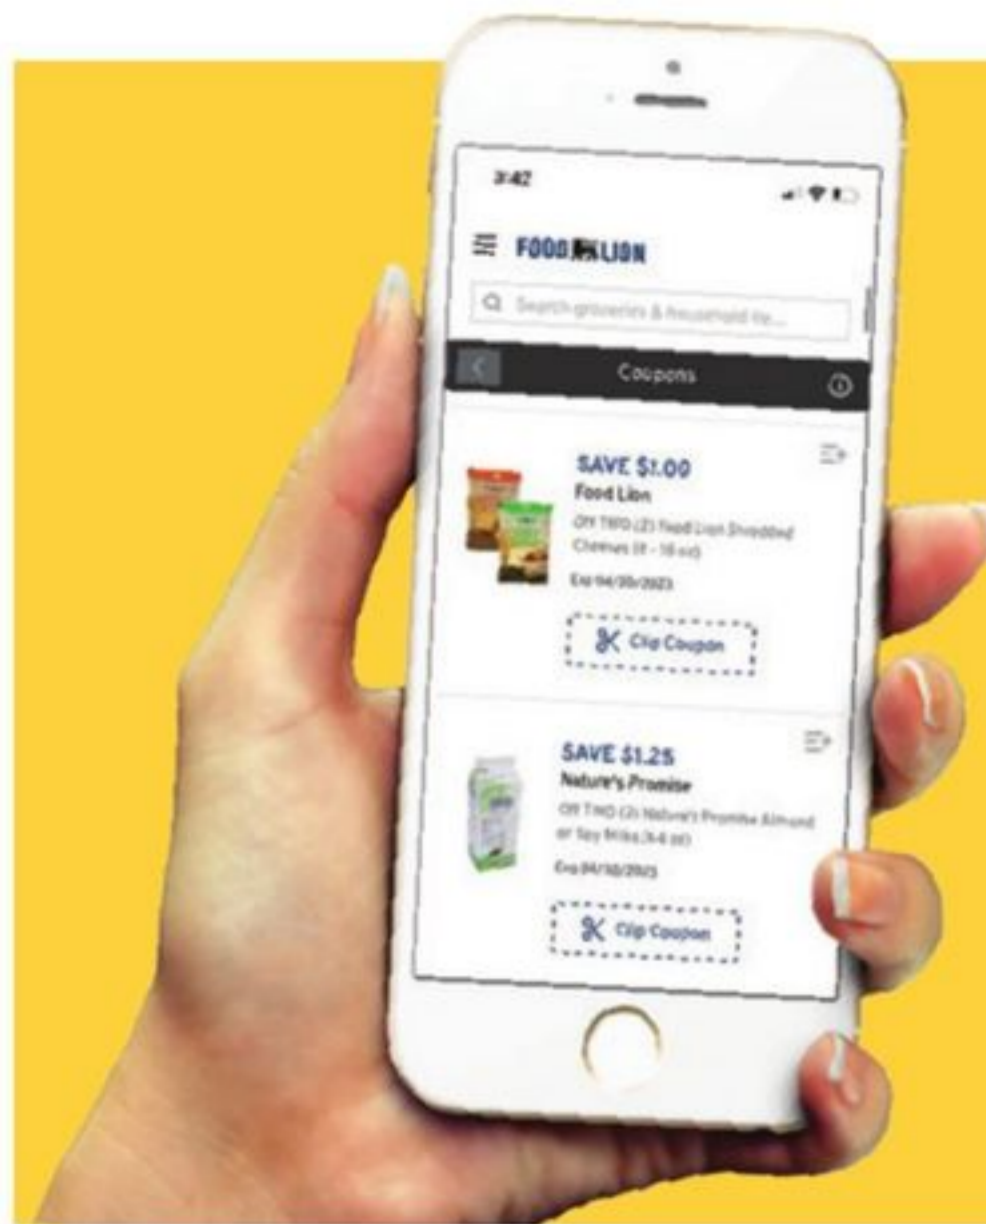

MVP DIGITAL COUPONS

load on app, online or at the in-store kiosk