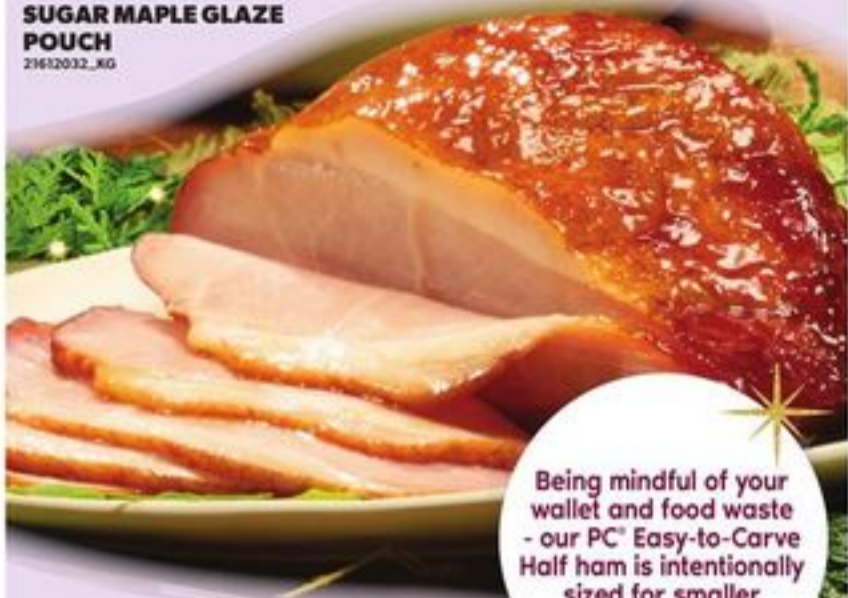

# 100+ new products to discover

\$6

new

PC<sup>®</sup> SLICED BRANDY FRUITCAKE WITH ICING  
210 G  
21599272\_EA

6<sup>49</sup>  
LB  
14.31/KG

new

PC<sup>®</sup> EASY-TO-CARVE HALF HAM WITH SUGAR MAPLE GLAZE POUCH  
21612032\_MG