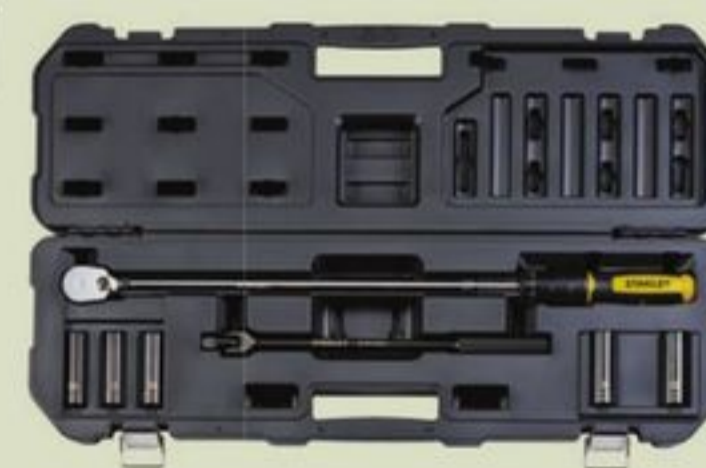

SAVE **$150**
Sale 149.99 Reg 299.99
Pro Tire Change Kit. 58-9892-6.
Save up to $80 Sale 24.99-119.99
Reg 49.99-199.99 1/2" or 3/8" Torque
Wrench or 15" Breaker Bar. 58-9677X.

MAXIMUM™

TESTED