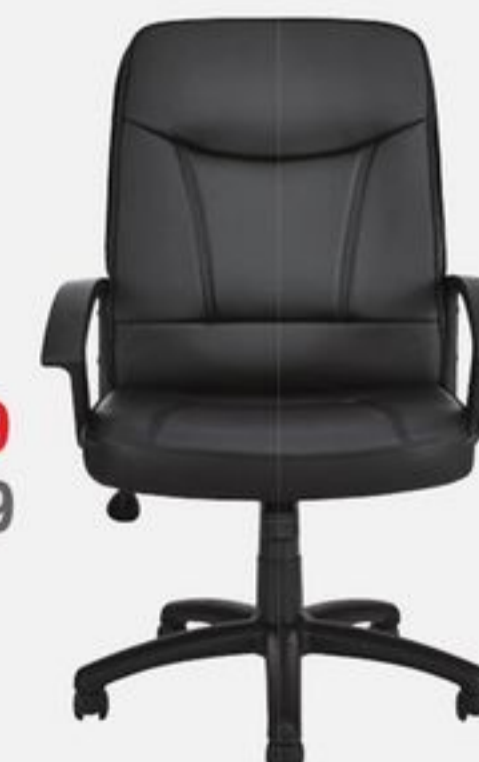

More digital flyer deals

SAVE UP TO **35%**

SAVE 30%
34⁹⁹
Reg 49.99

Premium Stackable Shoe Box Set, 4-Pc. 68-8280-4.

Sale 10.99-47.99 Reg 15.99-59.99 Selected Shoe Racks or Shoe Organizer. 68-2425X.

SAVE 35%
24⁶⁹
Reg 37.99

CANVAS Floating Shelf, 24". Selected finishes. 68-7639X.

SAVE 35%
20³⁹
Reg 31.49

type A Ease 8-Shelf Hanging Organizer. 68-7163-0.

EVERLAST
SAVE UP TO **15%**

SAVE 10%

Sale 28.99 Reg 33.99
Exercise Ball, 65cm. 184-1219-8.

SAVE 15%

Sale 16.99 Reg 19.99
Resistance Band Kit with Handles. 184-1227-8.

Save up to 15% Sale 8.49-59.49 Reg 9.99-69.99 Selected Fitness Accessories. 184-1214X.

SAVE 10%

Sale 28.99 Reg 33.99
Exercise Ball, 75cm. 184-1220-2.

SAVE 15%

Sale 10.99 Reg 12.99
Deluxe Speed Rope. 184-1225-2.

EVERLAST

SAVE UP TO **15%**

Sale 10.99-49.99 Reg 12.99-59.99
Selected Fitness Accessories. 184-1217X.

renew

GREAT VALUE

11⁹⁹-22⁹⁹

Selected 3mm or 6mm Yoga Mats. 184-0613X.

REVLON

SAVE UP TO **20%**

SAVE 20%
69⁹⁹
Reg 89.99

One-Step Volumizer Plus Hot Air Styling Brush. 43-8683-4.

SAVE 10%
59⁹⁹
Reg 69.99

One-Step 1.5" Hot Air Brush. 43-8664-0.

for LIVING

GREAT VALUE
27⁹⁹-59⁹⁹

Selected Portable Heaters. 43-5130X.

type A

GREAT VALUE
6⁹⁹-14⁹⁹

Restore 40L, 68L or 121L Nesting Tote. 42-3421X.

SAVE 10%
59⁹⁹
Reg 69.99

One-Step 2.8" Volumizer Hot Air Brush. 43-8425-0.

SAVE 20%
39⁹⁹
Reg 49.99

Quick Dry AC Motor Hair Dryer. 43-8682-6.

SAVE 35%

Sale 49.99 Reg 79.99
Aurora Ultrasonic Humidifier with Essential Oil Diffuser. 43-5159-2.

Save 20% Sale 149.99 Reg 194.99
Whole Home Humidifier. 2600 sq-ft coverage. 43-6199-0.

for LIVING

SAVE $85 Sale 124.99 Reg 209.99

Split-Leather Office Chair. 68-0935-6.

Save up to $100 Sale 89.99-149.99 Reg 159.99-249.99
Selected Office Chairs. 168-0084X.

GREAT VALUE
12⁹⁹