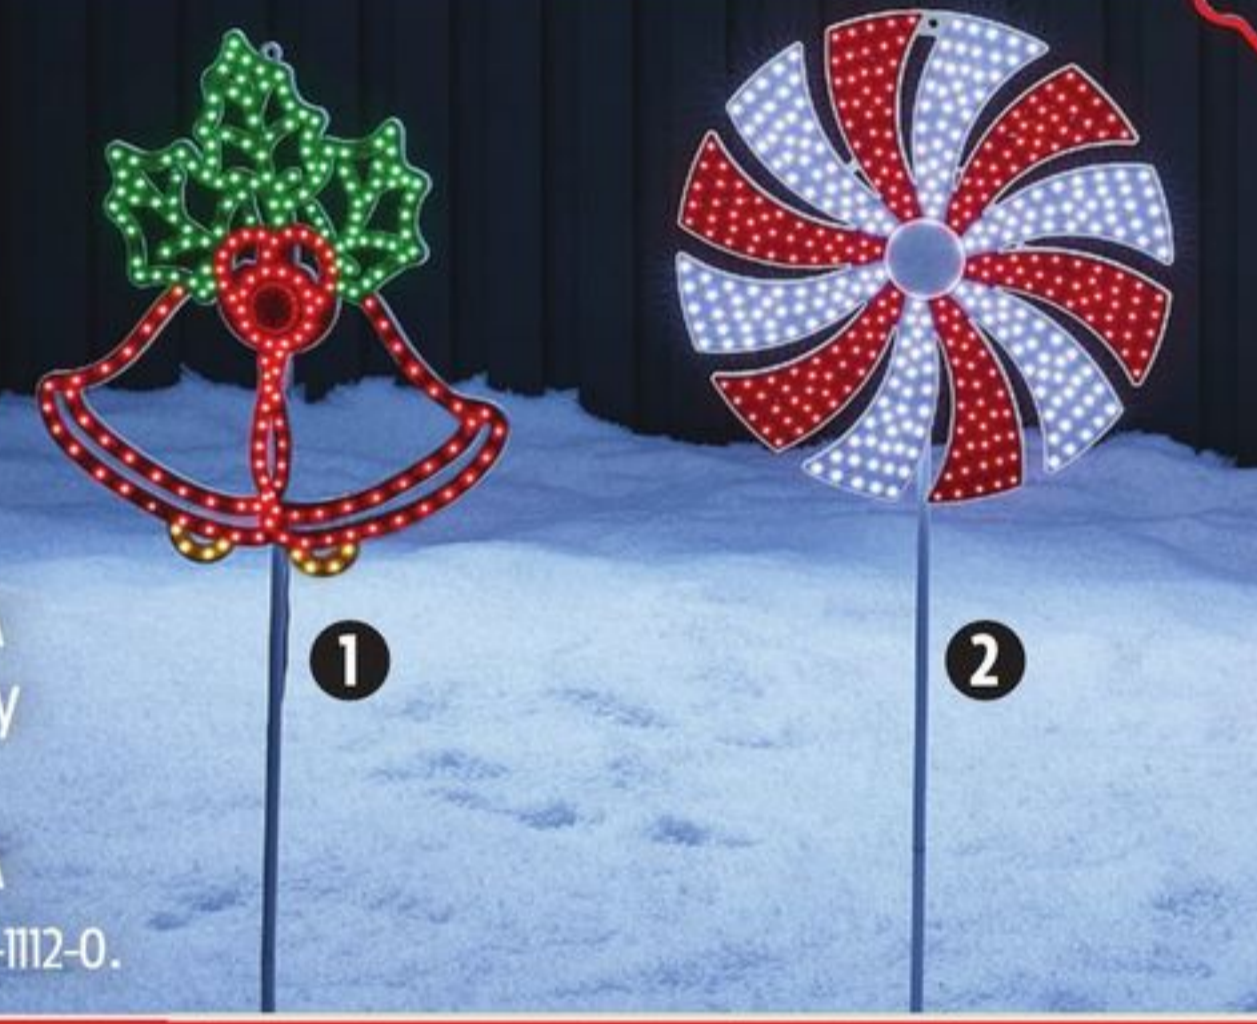

**Warranties may vary by product, refer to product packaging for warranty length.

Wi-Fi app control.

NEW

SAVE 20%

1 Sale 39.99 Reg 49.99 NOMA 16" Ultra Bright Animated Holiday Bells. 251-1111-2.

2 Sale 39.99 Reg 49.99 NOMA 16" Neon Candy Cane Motion. 251-1112-0.