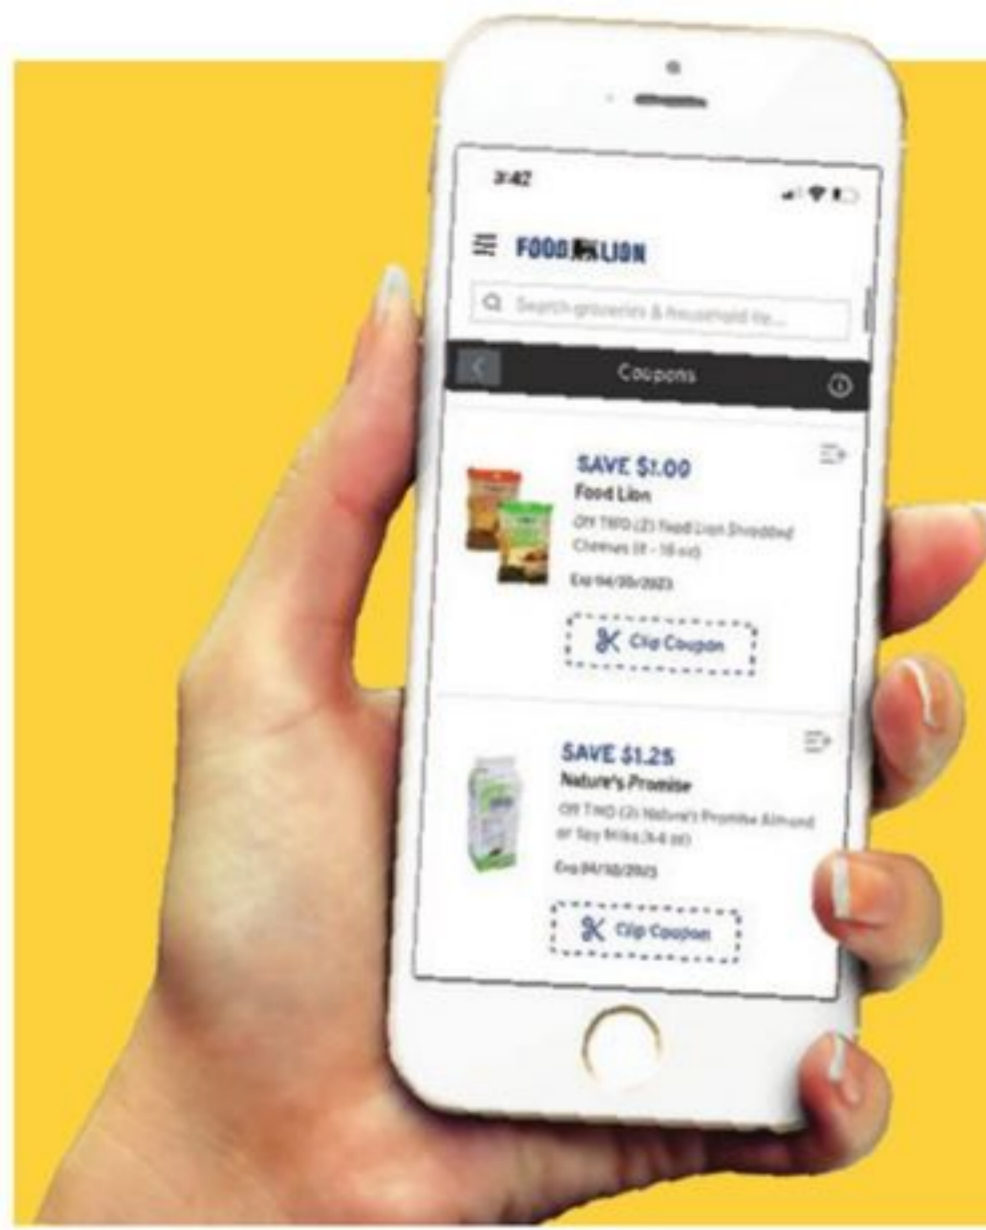

10-13 Oz.
Select Varieties
**BERTOLLI
PASTA SIDES
OR P.F.
CHANG'S
SIDES**

2/\$7
MVP W/ MFR. DISCOUNT SAVINGS
LIMIT 1

HOT SALE! **5⁹⁹**
EA
W/O MVP Card \$6.69 EA
MVP Coupon -50¢
OFF 1

13.05-16.75 Oz.
Select Varieties
**DAVE'S KILLER
BREAD
ORGANIC
BAGELS OR
ENGLISH
MUFFINS**

5⁴⁹
EA
MVP W/ MFR. DISCOUNT SAVINGS
LIMIT 1

MVP DIGITAL COUPONS

load on app, online or at the in-store kiosk

HOT SALE! 2/\$6
W/O MVP Card Regular Retail

MVP Coupon -1.00 OFF 2

14-16 Oz. Select Varieties
DAISY COTTAGE CHEESE OR SQUEEZE SOUR CREAM