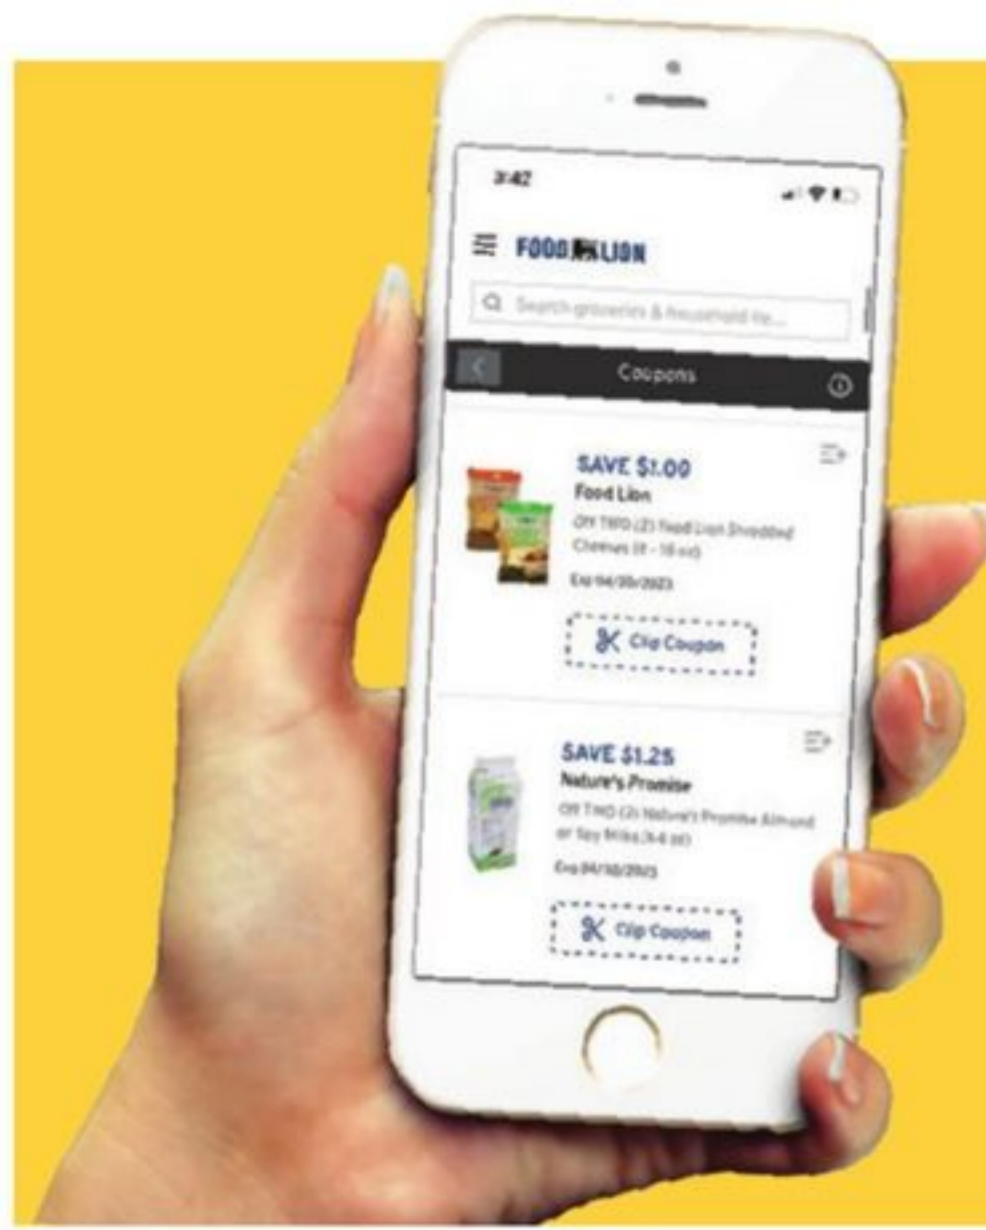

HOT SALE! 2/\$5

W/O MVP Card \$2.99 EA

MVP Coupon -1.00 OFF 2

6-12.7 Oz.
Select Varieties
BIRDS EYE STEAMFRESH VEGETABLES

2/\$4

MVP W/MFR. DISCOUNT SAVINGS LIMIT 1

HOT SALE! 6.99 EA

W/O MVP Card Regular Retail

MVP Coupon -1.00 OFF 1

20-25 Oz.
Select Varieties
P.F. CHANG'S MEALS OR BERTOLLI OVEN READY BAKES

5.99 EA

MVP W/MFR. DISCOUNT SAVINGS LIMIT 1

MVP DIGITAL COUPONS

load on app, online or at the in-store kiosk