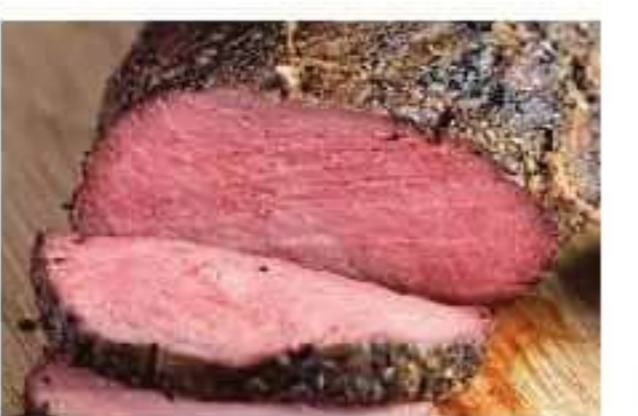

Boneless Top Sirloin Roast
Certified Angus Beef
$4.99 lb.