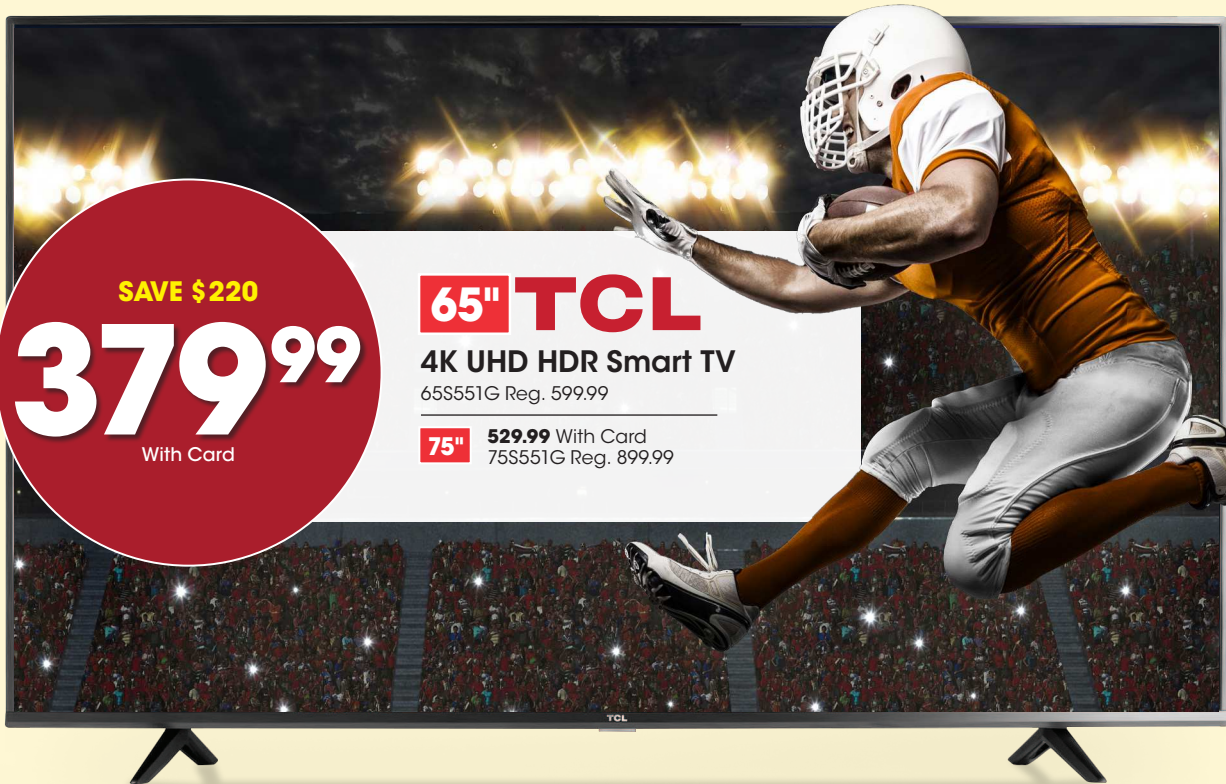

Nintendo Switch™  
Wireless Controller **\$54.99**

RECENT Release  
Super Mario  
Party Jamboree  
for Nintendo Switch  
**\$59.99**

Savings are from Regular Prices, unless otherwise noted. Select Offers are with Card. Seasonal selection varies and is limited to stock on hand.