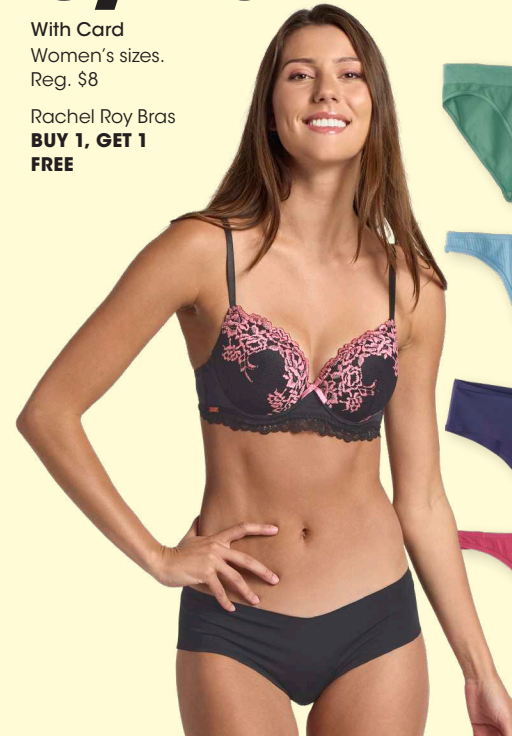

With Card

Women's sizes.  
See store for details.

Rachel Roy Underwear

**5/\$18<sup>99</sup>**

With Card  
Women's sizes.  
Reg. \$8

Rachel Roy Bras  
**BUY 1, GET 1  
FREE**

Maidenform & Vanity Fair Underwear