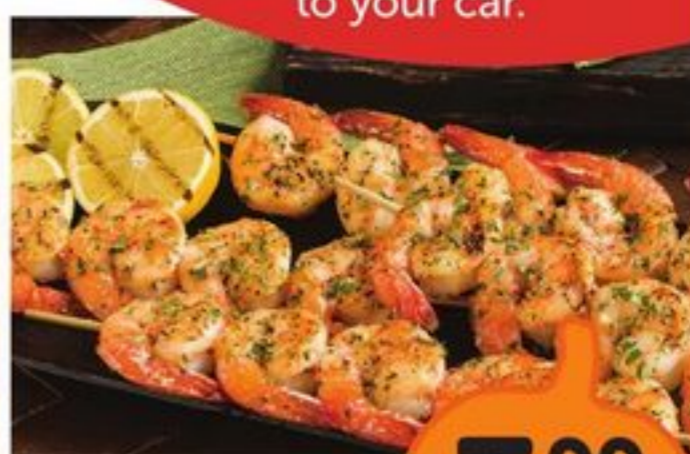

Large Raw Shrimp
31 to 40-ct.
Sold in a 2-lb. bag. Frozen.

3.99 lb Member Price