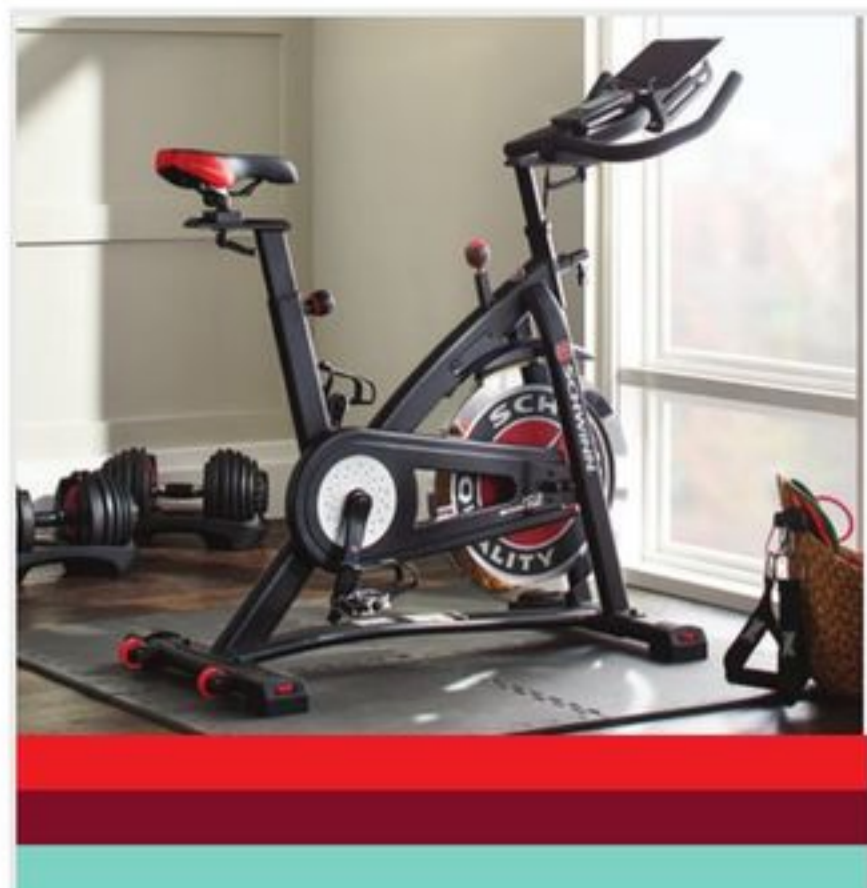

0%
Financing**

on Exercise Equipment purchases with equal monthly payments.

24 Month | $150+ purchase

Triangle

**NO FEE CHARGED. Conditions apply. See inside back page.

SAVE $1000

Sale 1299.99 54.17/24 mo**
Reg 2299.99 NordicTrack EXP 10i Treadmill. 184-1657-4.

SAVE $400

Sale 699.99 29.17/24 mo**
Reg 1099.99 ProForm Carbon Treadmill. 184-1654-0.

SAVE $200

Sale 499.99 20.84/24 mo**
Reg 699.99 ProForm 225 CSX Upright Stationary Bike. 184-0969-8.

SAVE $300 Sale 499.99 20.84/24 mo**
Reg 799.99 ProForm 550R Fitness Rower. 8 resistance levels. 184-1274-4.

You might need this

SAVE $30 Sale 47.99 Reg 79.99
24 x 24" Foam Flooring, 6-Pk. 84-7852-0.

HORIZON FITNESS

SAVE $600

Sale 1199.99 50.00/24 mo**
Reg 1799.99 7.0AT Treadmill. 184-0987-4.

FOLDABLE

DECK LENGTH

TOP SPEED

INCLINE DEGREE

BLUETOOTH ENABLED

IMMERSIVE FITNESS

GREAT VALUE

32.99

Spa Bromine Tablets, 400g. 81-3714-0.

TESTED

SAVE UP TO $100

Sale 119.99-349.99 Reg 154.99-499.99
Selected Exercise Equipment. 84-0759-6/184-0979X.

SAVE UP TO $70

1 Sale 249.99 10.42/24 mo** Reg 319.99 CAP 110-lb Olympic Weight Set with Bar. 84-0937-2.
2 Sale 69.99 Reg 99.99 CAP Barbell 32-lb Neoprene Dumbbell Set. 84-0739-4.

OUTBOUND

SAVE $80

Sale 119.99 ea Reg 199.99
Neoprene Chest Waders. Sizes 8-13. 77-8380X.

SAVE $200

Sale 399.99 16.67/24 mo**
Reg 599.99 Huntshield 24-30 Gun Cabinet. 175-9875-8.

SAVE UP TO $55

1 Sale 124.99 Reg 179.99 Coleman 4-in-1 Wagon. 76-6151-4.
2 Sale 79.99 Reg 94.99 Outbound Collapsible Wagon. 150-lb capacity. 76-6647-6.

SAVE UP TO $70

Sale 47.99-99.99 Reg 59.99-169.99
Selected Sport Stepper or Massage Device. 184-1208-4/1211-4.

MULTI BUY 2 FOR $55

49.99 ea Shock Athletic Gym Flooring, 4-Pk. 84-0162-4.

SAVE UP TO 25%