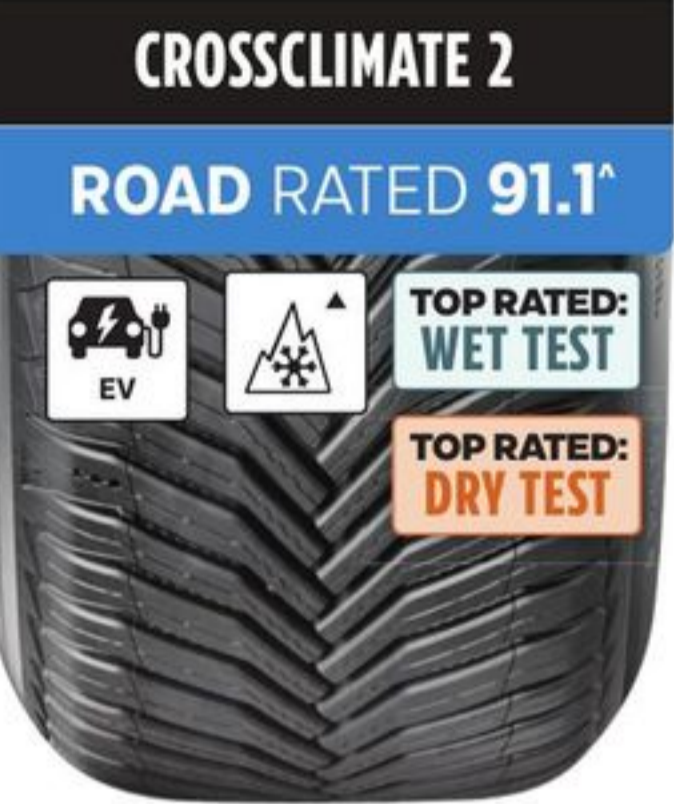

MICHELIN
SAVE \$70[◇] **WITH Instant Rebate***
WHEN YOU BUY 4

PERFORMANCE CAR & CUV

VREDESTEIN TIRES
SAVE 25%[◇] **PLUS GET \$110 Online Rebate****
WHEN YOU BUY 4

Continental
SAVE 15%[◇] **PLUS GET \$60 Online Rebate****
WHEN YOU BUY 4