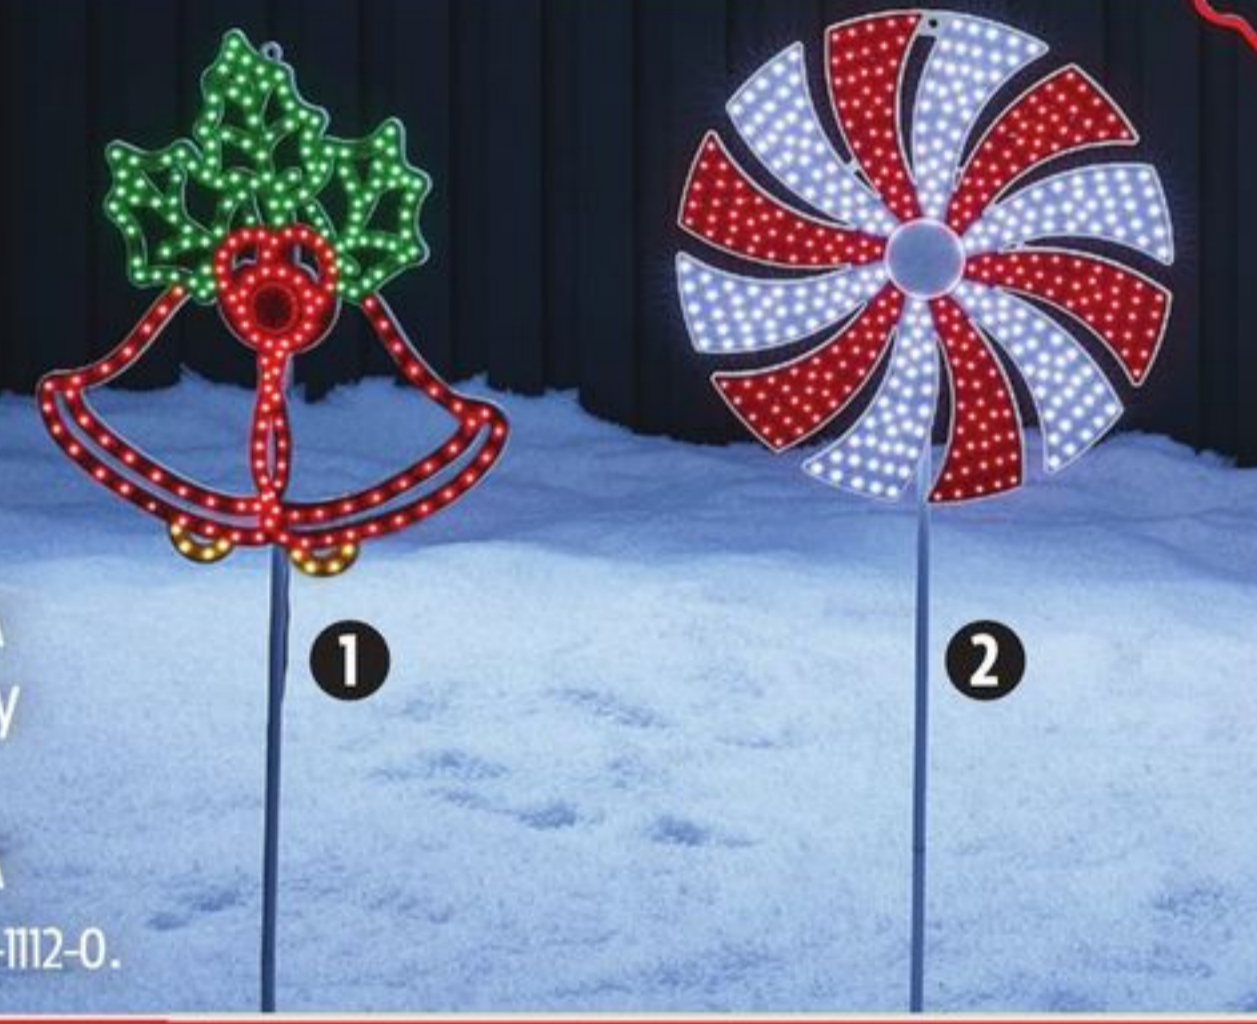

Wi-Fi app control.

*Details in-store or online.

NOMA

NEW

SAVE 20%

1 Sale 39.99 Reg 49.99 NOMA 16" Ultra Bright Animated Holiday Bells. 251-1111-2. 2 Sale 39.99 Reg 49.99 NOMA 16" Neon Candy Cane Motion. 251-1112-0.