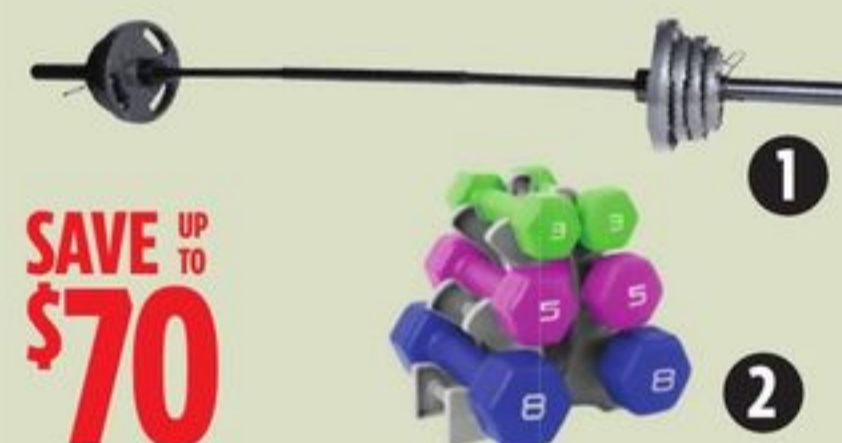

GREAT VALUE

32.99

Spa Bromine Tablets, 400g. 81-3714-0.

TESTED

SAVE UP TO \$100

Sale 119.99-349.99 Reg 154.99-499.99
Selected Exercise Equipment. 84-0759-6/184-0979X.

SAVE UP TO \$70

1 Sale 249.99 10.42/24 mo** Reg 319.99 CAP 110-lb Olympic Weight Set with Bar. 84-0937-2.
2 Sale 69.99 Reg 99.99 CAP Barbell 32-lb Neoprene Dumbbell Set. 84-0739-4.