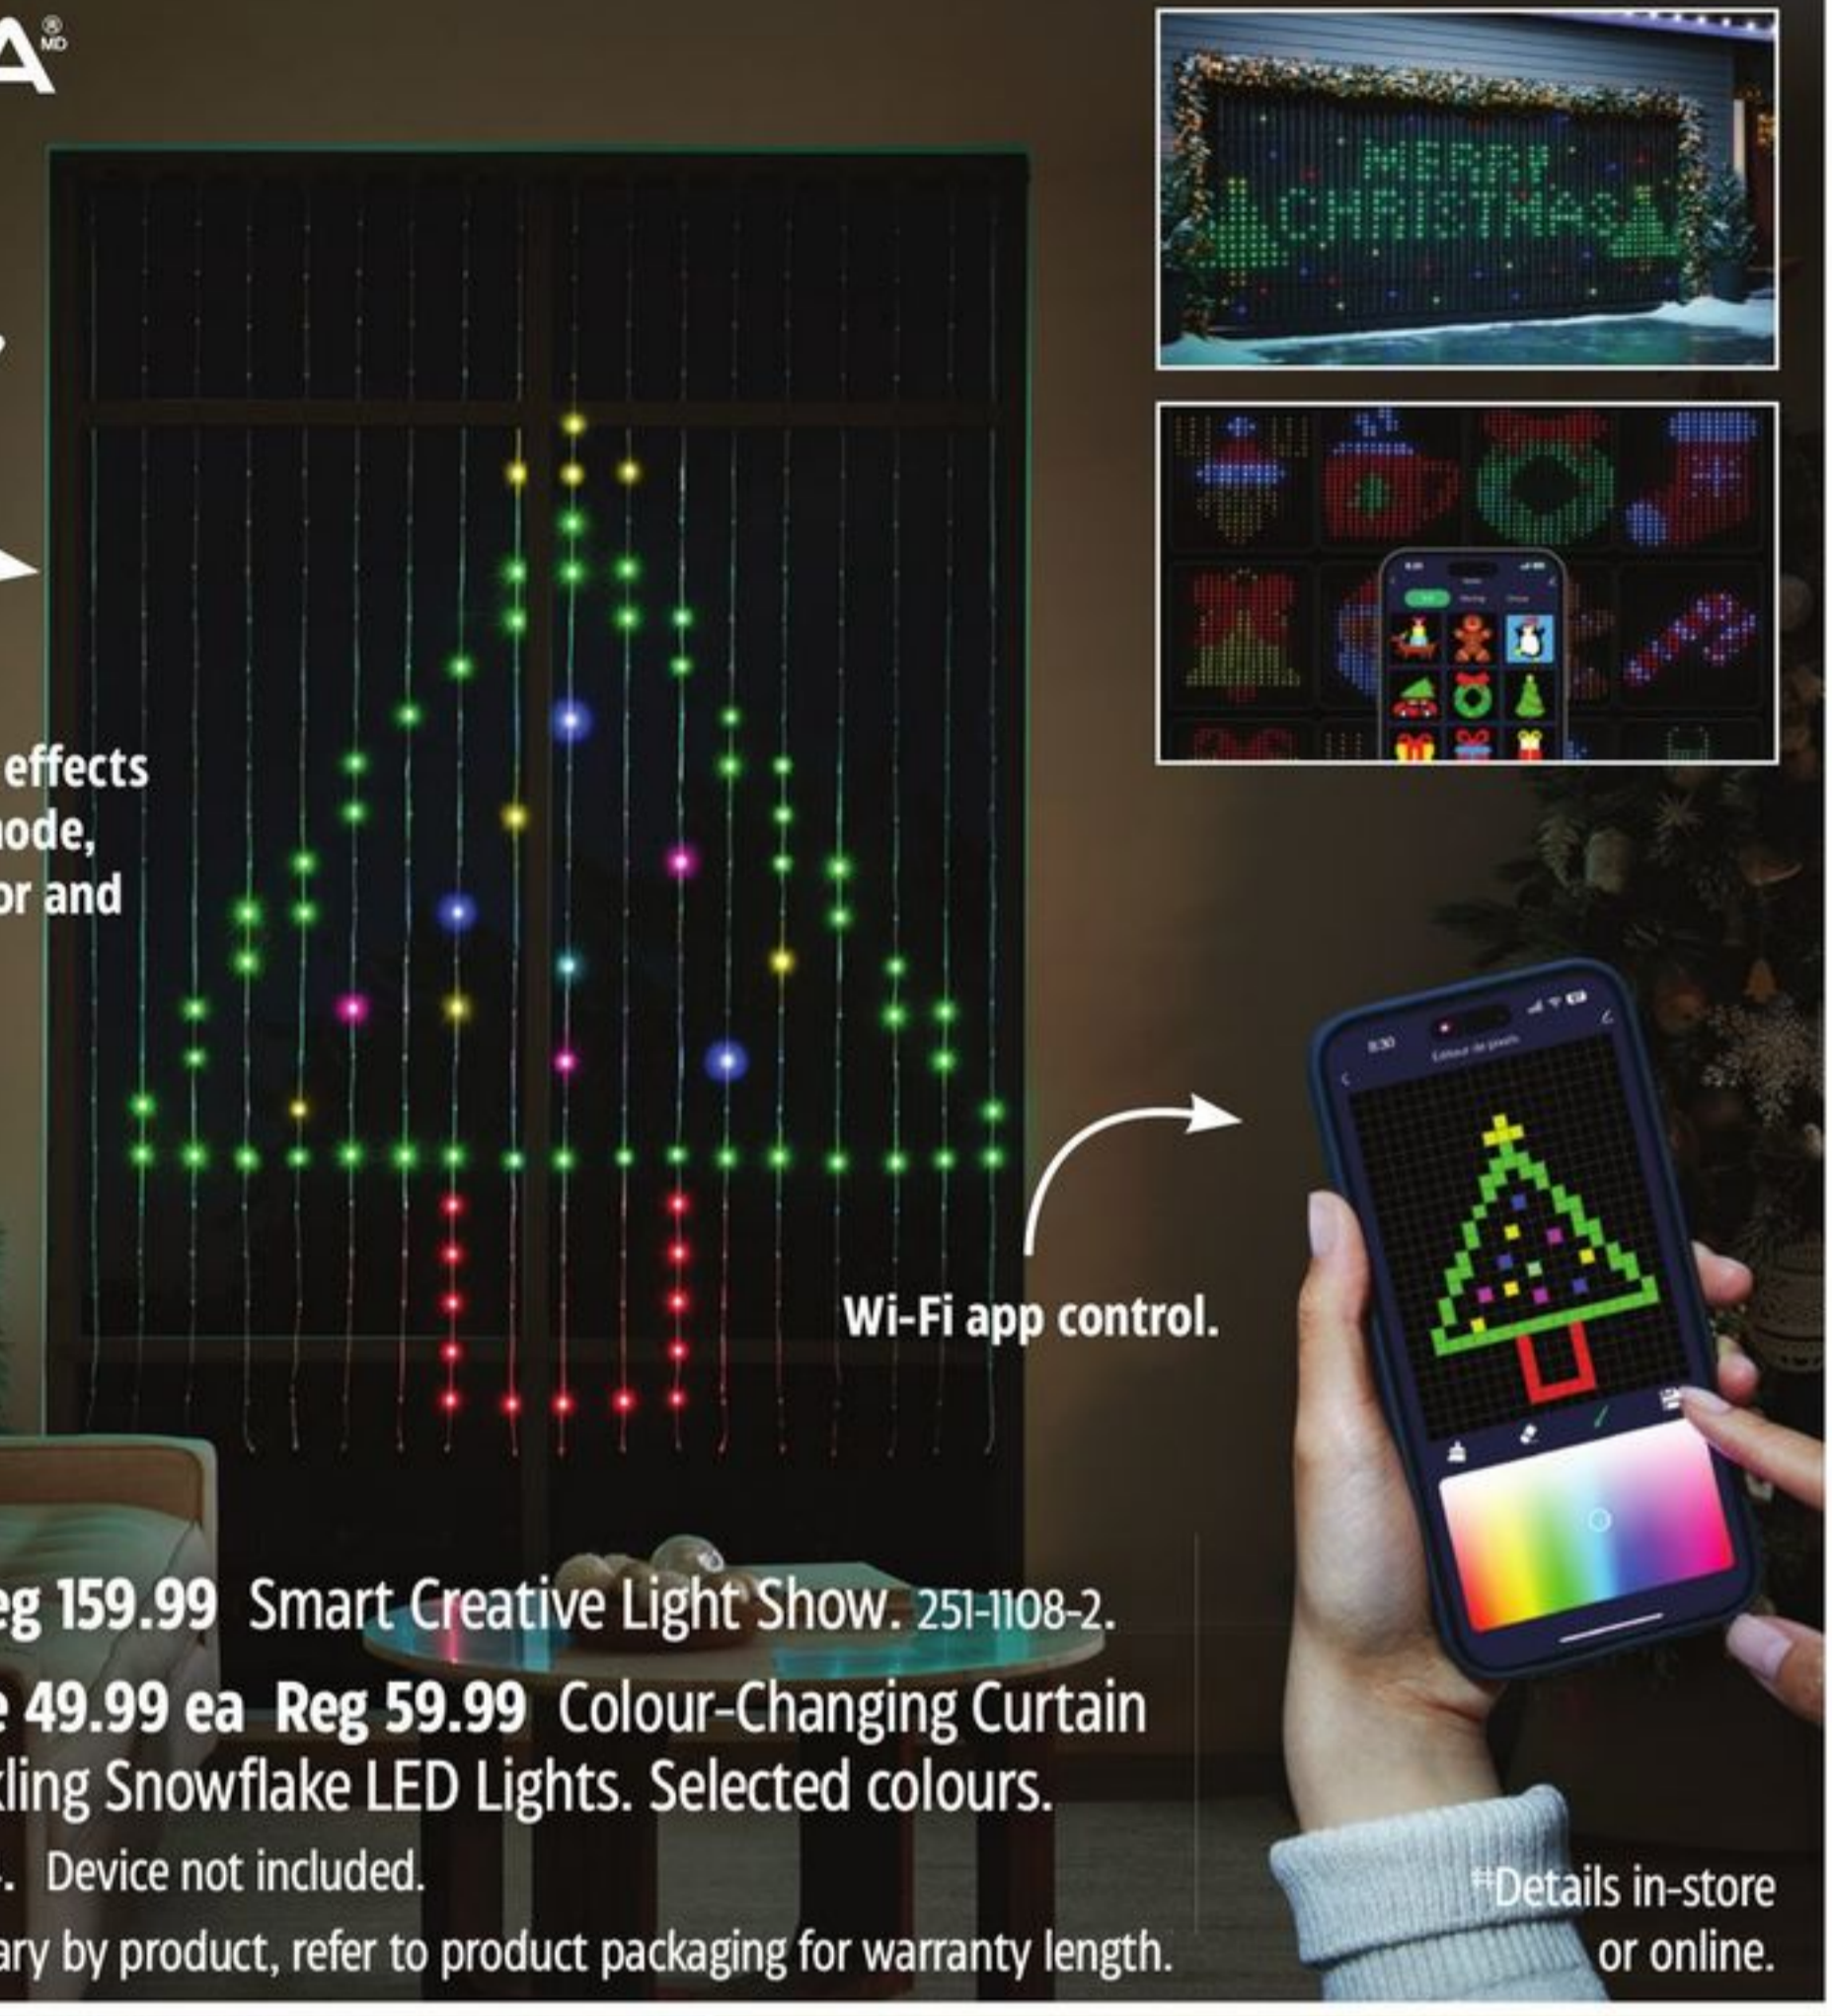

NOMA

Limited 3-Year Warranty**

NEW

Customized light effects in DIY and text mode, suitable for indoor and outdoor use.

SAVE 25%

Sale 119.99 Reg 159.99 Smart Creative Light Show. 251-1108-2. Save 15% Sale 49.99 ea Reg 59.99 Colour-Changing Curtain Lights or Twinkling Snowflake LED Lights. Selected colours. 251-0059-4/1022-4. Device not included. **Warranties may vary by product, refer to product packaging for warranty length.