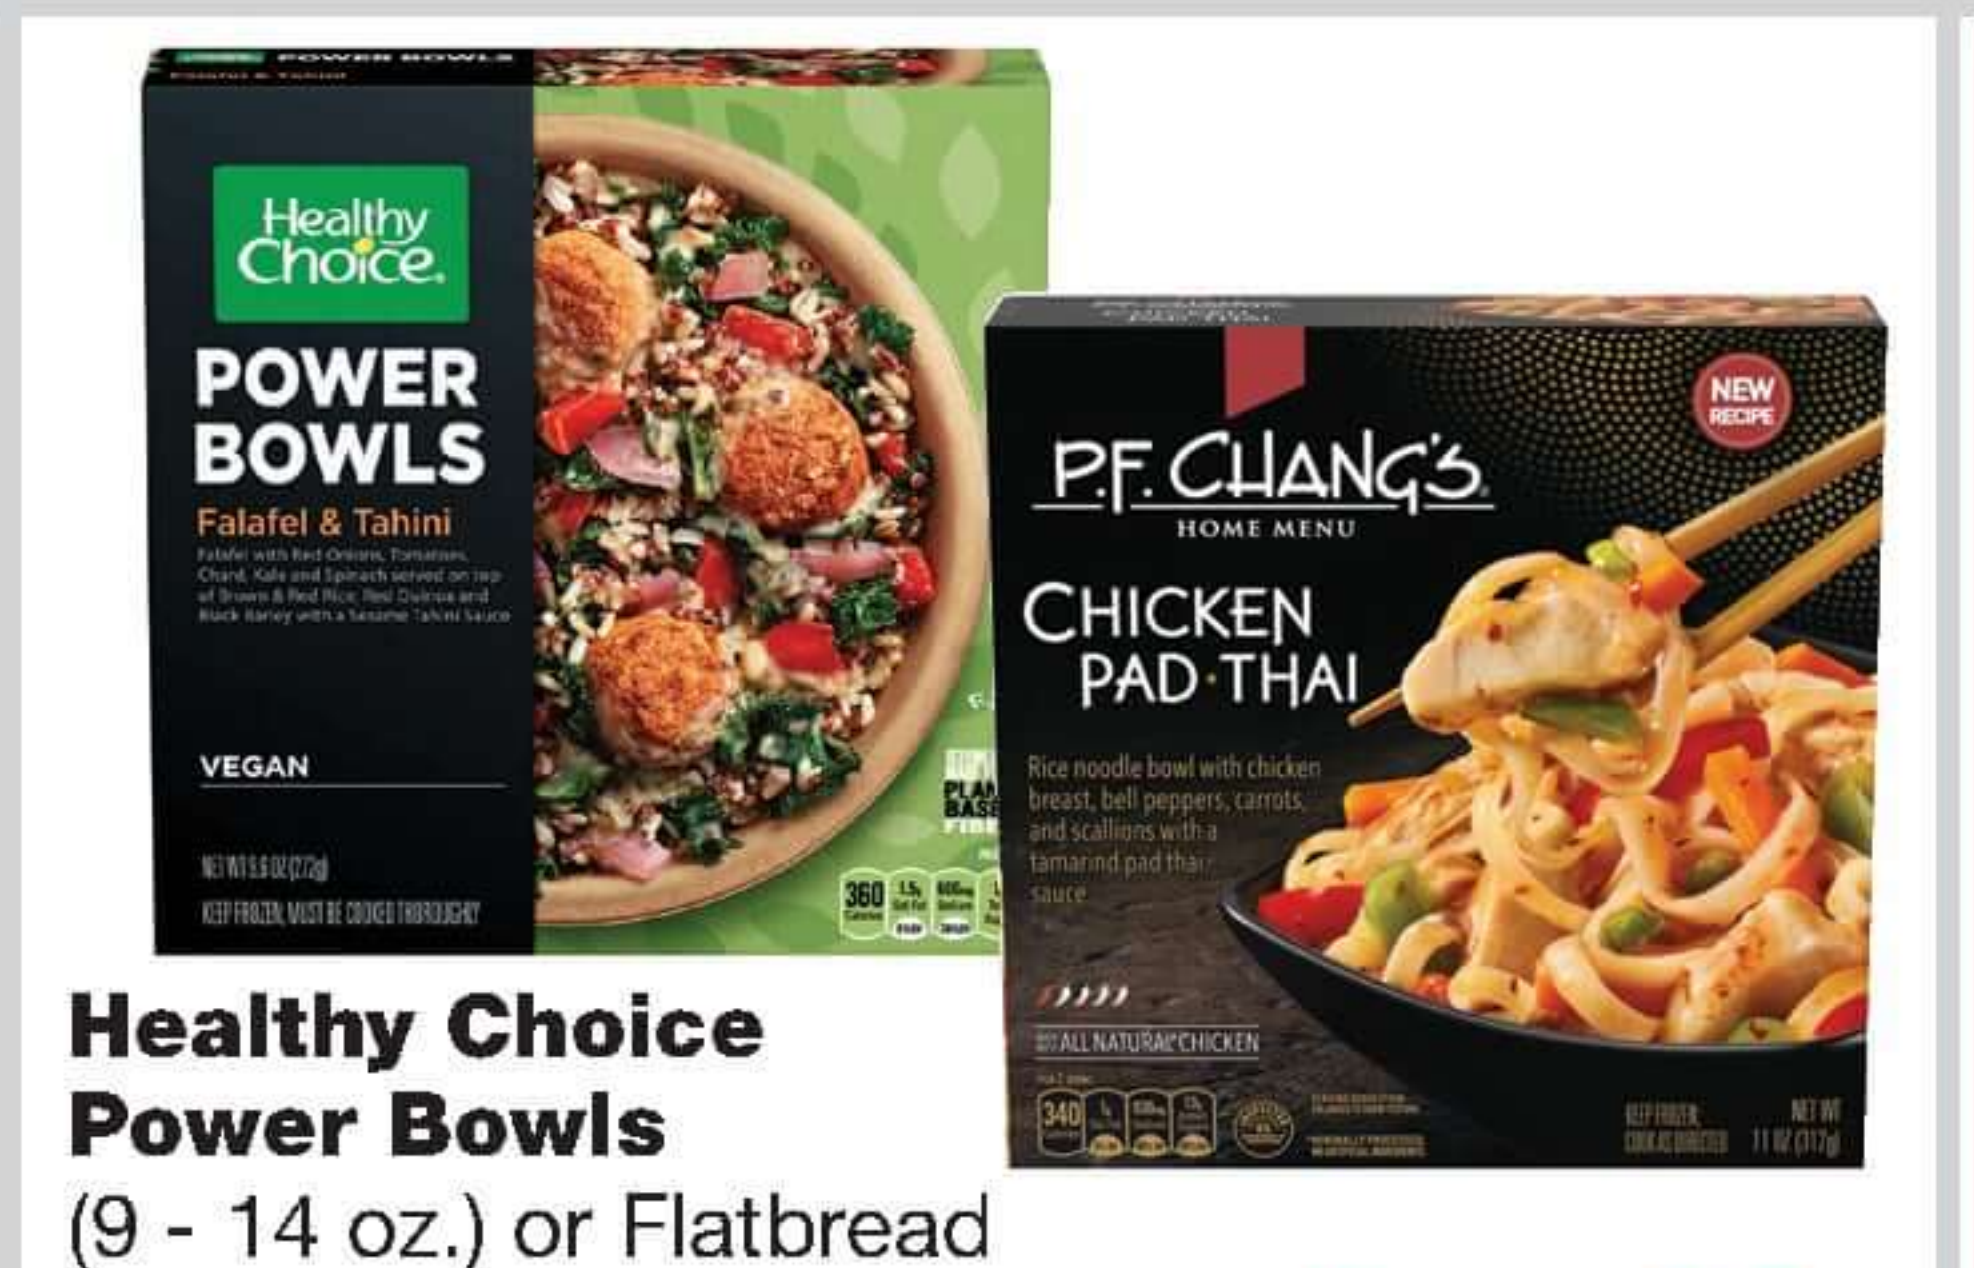

Healthy Choice Power Bowls
(9 - 14 oz.) or Flatbread
Pizza (6 - 6.75 oz.); or
P.F. Chang's Noodle Bowls
(10.25 - 11 oz.)

\$4.49
with card

DIGITAL COUPON

Wild Mike's Ultimate Pizza
36.3 - 38.8 oz.

Sale **\$8.99** with card