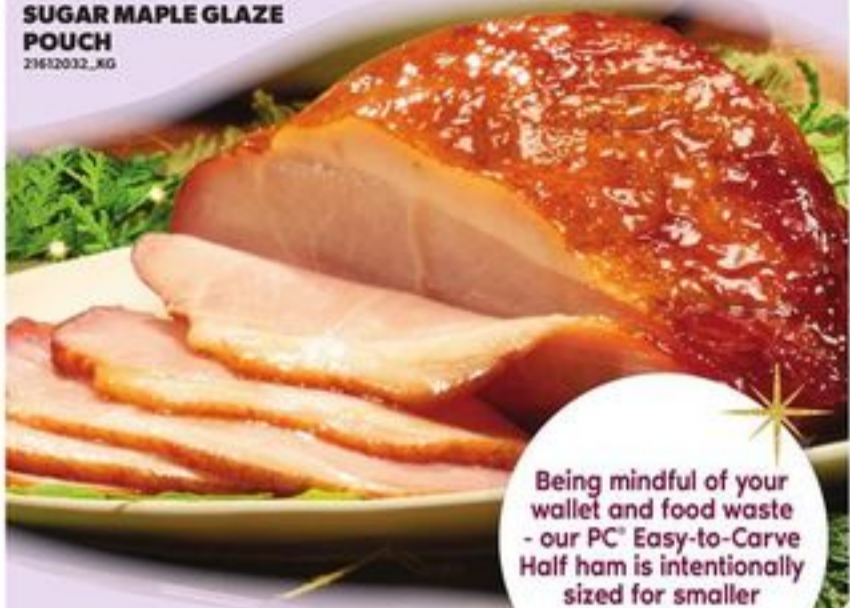

PC[®] SLICED BRANDY FRUITCAKE WITH ICING
210 G
21599272_EA

6⁴⁹
LB
14.31/KG

new

PC[®] EASY-TO-CARVE HALF HAM WITH SUGAR MAPLE GLAZE POUCH
21612032_MG

Being mindful of your wallet and food waste - our PC[®] Easy-to-Carve Half ham is intentionally sized for smaller gatherings.