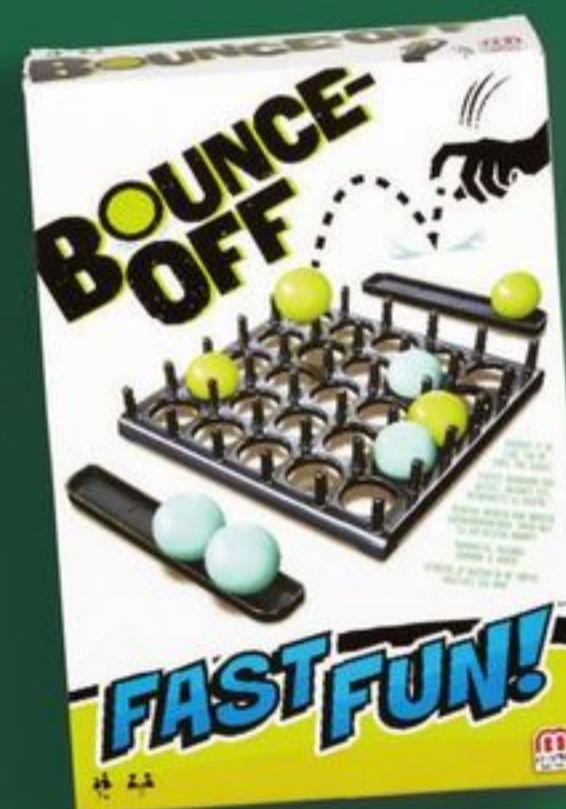

## \$10 AND UNDER

**\$8.50**

Yahtzee® To-Go  
15213202, 8+

**\$5**

Jenga® Mini  
26181602, age: 6+

**\$5** EA

Hasbro® Grab & Go  
Games  
15206701, age: 5+

**\$8.75**

Uno® Playing Cards  
17057601, 7+

**\$10**

The Game of Life®  
Rivals Edition  
23913801, age: 8+

**\$9**

Phase 10™  
Card Game  
20416101, 7+

**\$10**

Monopoly®  
Rivals Edition  
31903201, age: 8+

**\$10**

Clue® Rivals  
Edition 23913801,  
age: 8+

**\$5**

Bounce-Off™  
38536401, age: 3+

For details on  
advertised  
toys, scan here

# COOL AND CRAFTY DEALS

**\$1 EA**  
Putty Cupcake  
38259901, age: 3+

**\$1 EA**  
Flarp! Noise Putty  
01361501, age: 3+

**\$5.50 EA**  
Creative Kids Tie Dye Slime Bucket  
24226002, age: 3+

**HOT DEAL**