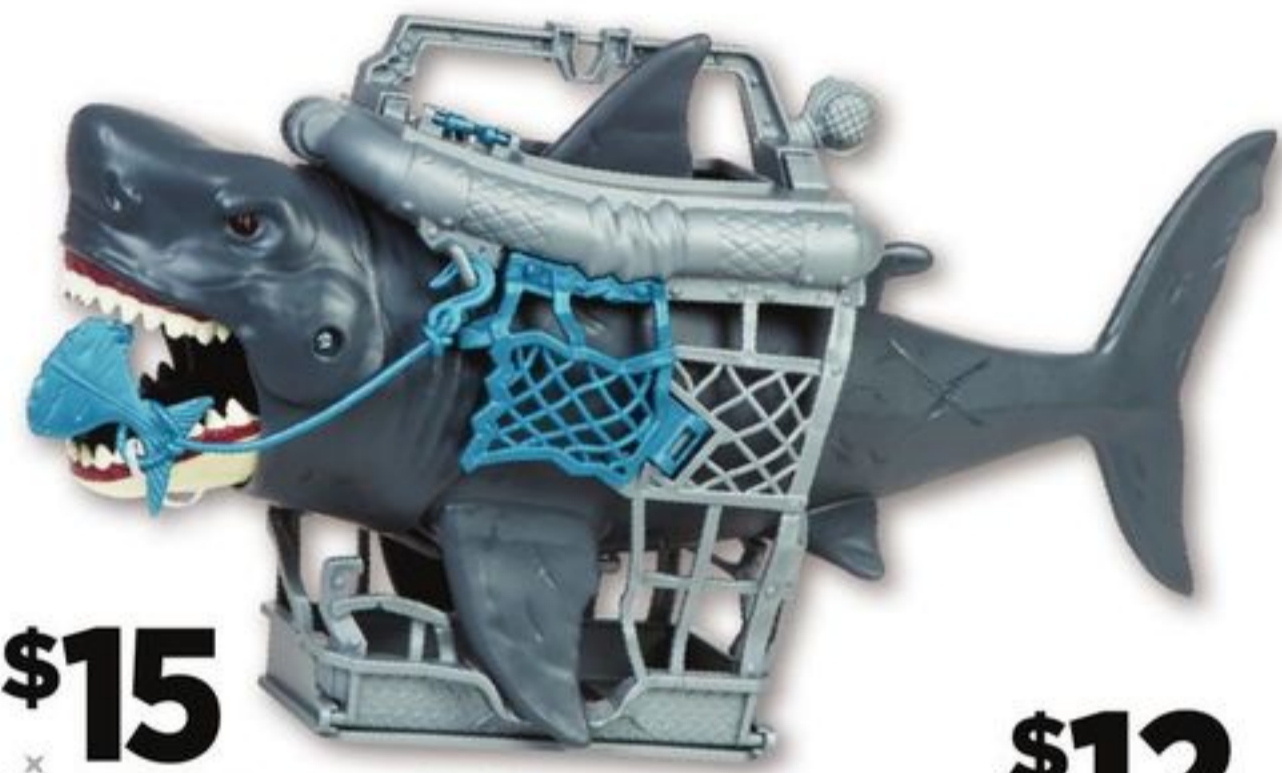

# \$5 AND UNDER

- A** Pullback Cars, 17126302, age: 3+, \$5 ea.
- B** Basic Cars, 33550101, age: 3+, \$1 ea.

For details on advertised toys, scan here

**\$15**  
 Dino Valley™ Playset  
 35712901, age: 3+

**\$15**  
 Wild Quest Shark Toy  
 38127001, age: 3+

**\$12<sup>EA</sup>**  
 Maxx Action  
 City Vehicles  
 38130401, age: 3+

**\$6<sup>EA</sup>**  
 Maxx Action Mini  
 Lights & Sounds  
 Vehicles  
 28162801, age: 3+