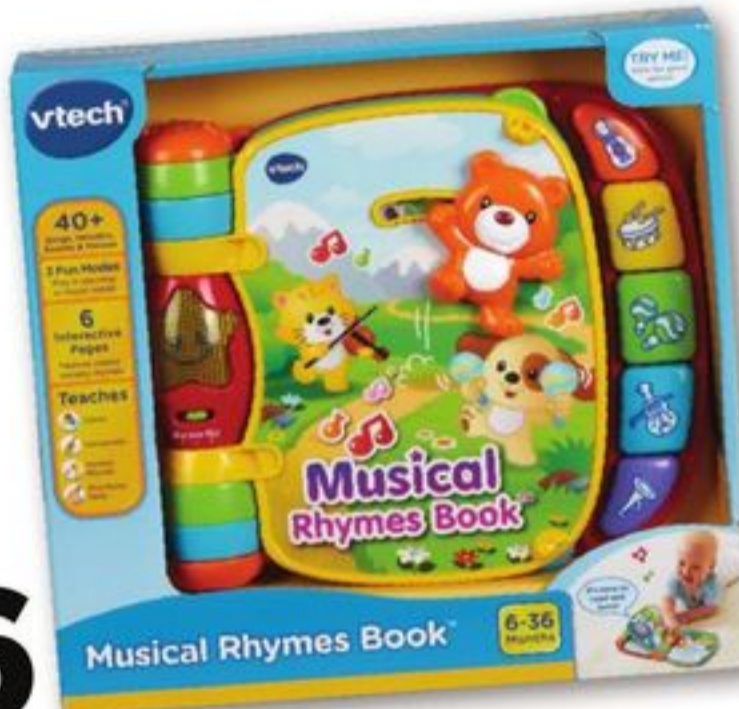

# BLUEY

- A** Bluey® Mini House, 38178601, age: 3+, \$20
- B** Bluey® Vehicles, 38178701, age: 3+, \$15 ea.
- C** Bluey® Story Starters, 31903501, age: 3+, \$8
- D** Bluey® Plush, 38178501, age: 3+, \$8

## PLAYSETS STARTING AT \$5

- E** Tool Bench Play Set, 38177101, age: 2+, \$10
- F** Shape Sorter Eggs, 38210501, age: 1+, \$5
- G** Royal Castle Play Set, 38128501, age: 18mon+, \$10 ea.

For details on  
advertised  
toys, scan here

For details on advertised toys, scan here

**\$18**  
Vtech® Xylophone Toy  
38211201, age: 18mon+

**\$18**  
Vtech® Drop & Go Dump Truck  
31681801, age: 6mon+

**\$16**  
Vtech® Musical Rhymes Book  
25160801, age: 6mon+

**\$10<sup>50</sup> EA**  
Leapfrog® Sing & Snuggle  
23250101, age: 6mon+

**\$15**  
Vtech® Call & Chat Learning Phone  
28188401, age: 2+

**\$8<sup>50</sup>**  
Mr. Potato Head®  
23702302, age: 2+

**\$10<sup>EA</sup>**  
PlayGo® Bilingual Learning Board  
31318001, age: 18mon+