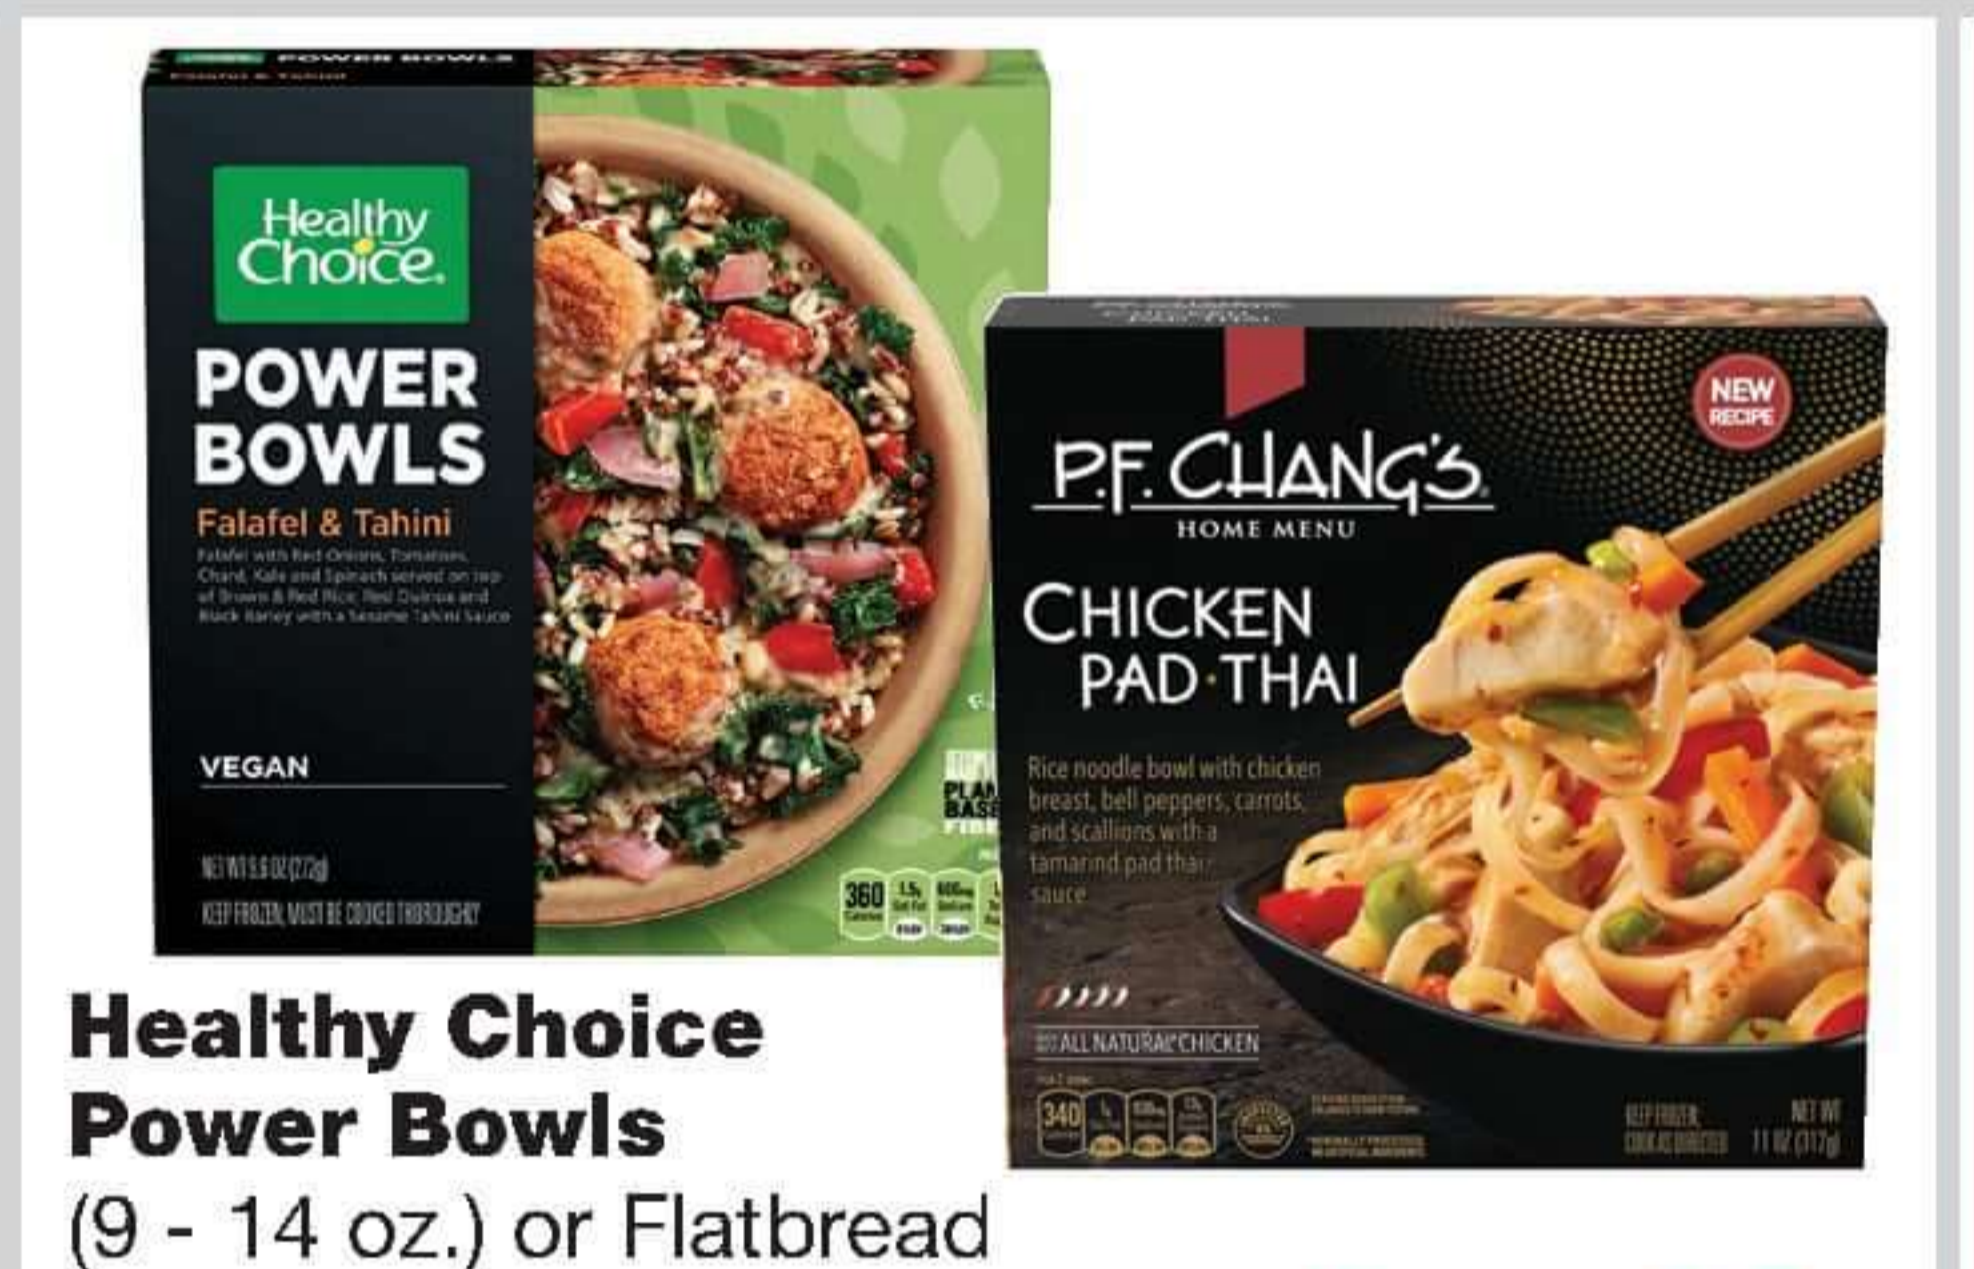

Healthy Choice Power Bowls
(9 - 14 oz.) or Flatbread
Pizza (6 - 6.75 oz.); or
P.F. Chang's Noodle Bowls
(10.25 - 11 oz.)

\$4.49
with card

DIGITAL COUPON

Wild Mike's Ultimate Pizza
36.3 - 38.8 oz.

Sale **\$8.99** with card