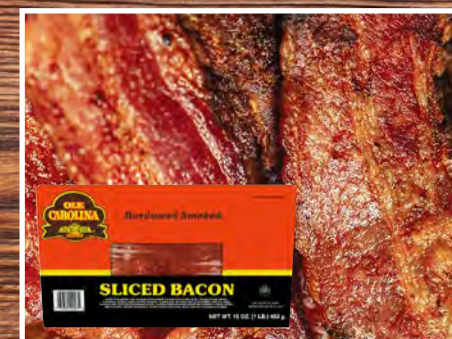

Ole Carolina Sliced Bacon
12 Oz. Pkg.

$2.89
Ea.