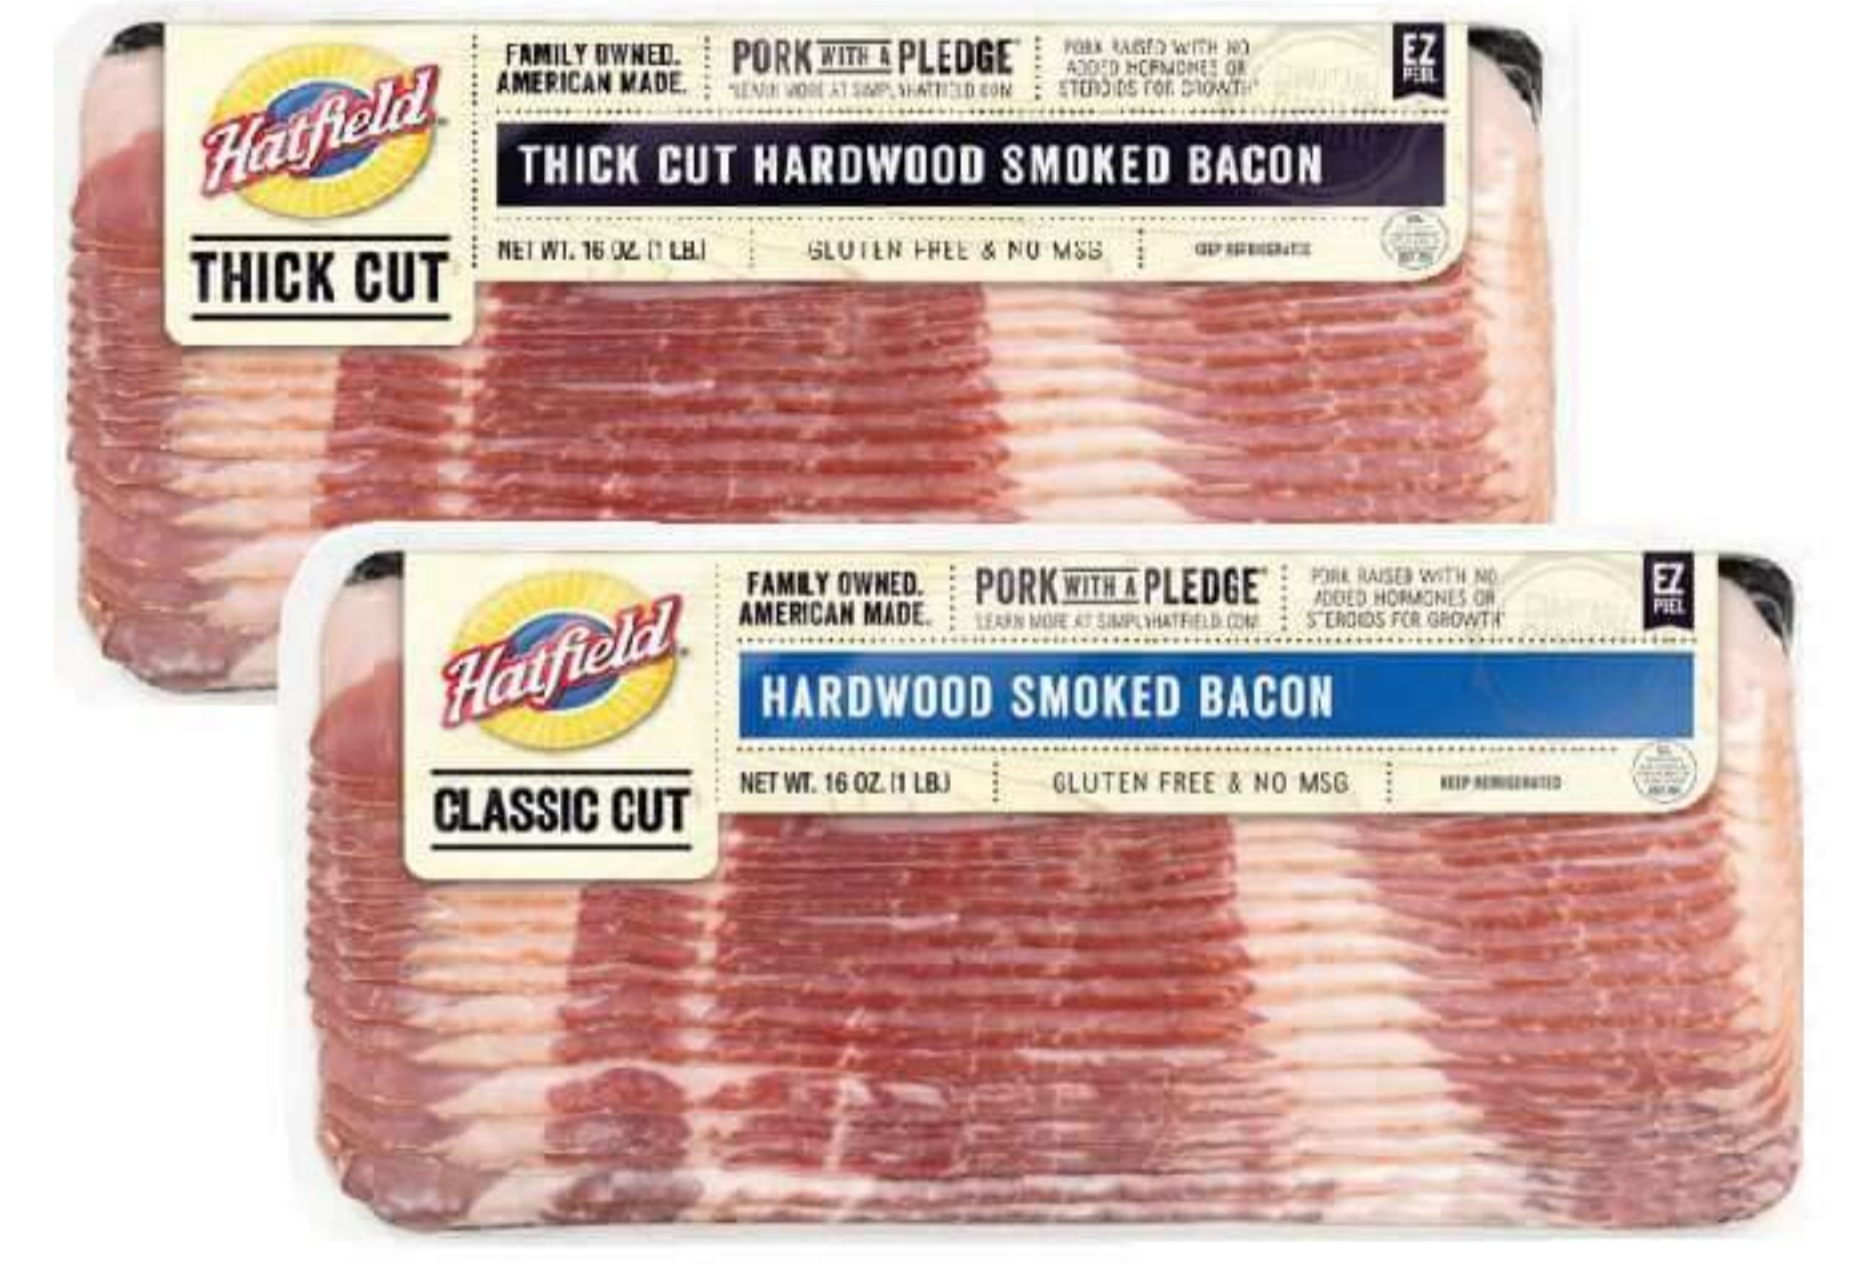

Sale **\$6.99** with card  
**-\$1.00** OFF 1  
**\$5.99** with card

**Bob Evans Pork Sausage  
Rolls, Breakfast Links or  
Patties**  
Selected Varieties  
12 - 16 oz.

**\$3.99**  
with card

**Hatfield Classic or  
Thick Cut Bacon**  
16 oz.