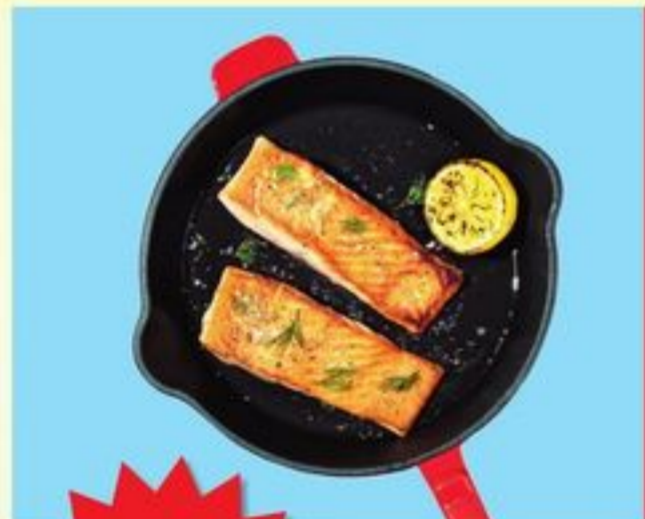

**3.99** /pk.  
SAVE \$1.50 with myLidl  
blueberries, family pack  
• 18 oz.  
No. 94542

**2.69** /pk.  
SAVE 99¢ with myLidl  
sweet yellow onion  
• 3 lb.  
No. 98920

**99¢** /lb.  
SAVE 59¢ with myLidl  
Crimson Crisp apple tote  
No. 90420

**6.49** /lb.  
SAVE \$3.50 with myLidl  
Butcher's Specialty fresh beef skirt steak  
No. 715500

**19.99** ea.  
SAVE \$6.23 with myLidl  
Fish Market fresh Chilean Atlantic salmon fillet portions, family size  
• 6 ct.  
• 30 oz.  
No. 23828