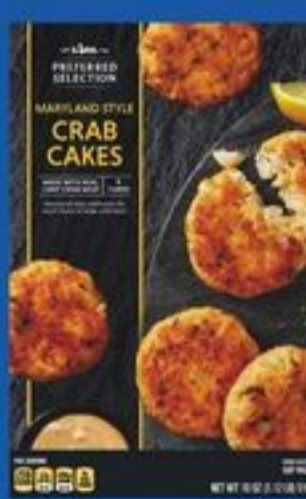

19.99
ea.

Lidl Preferred Selection frozen
Maryland style crab cakes
• 6 ct.
• 18 oz.
No. 200825