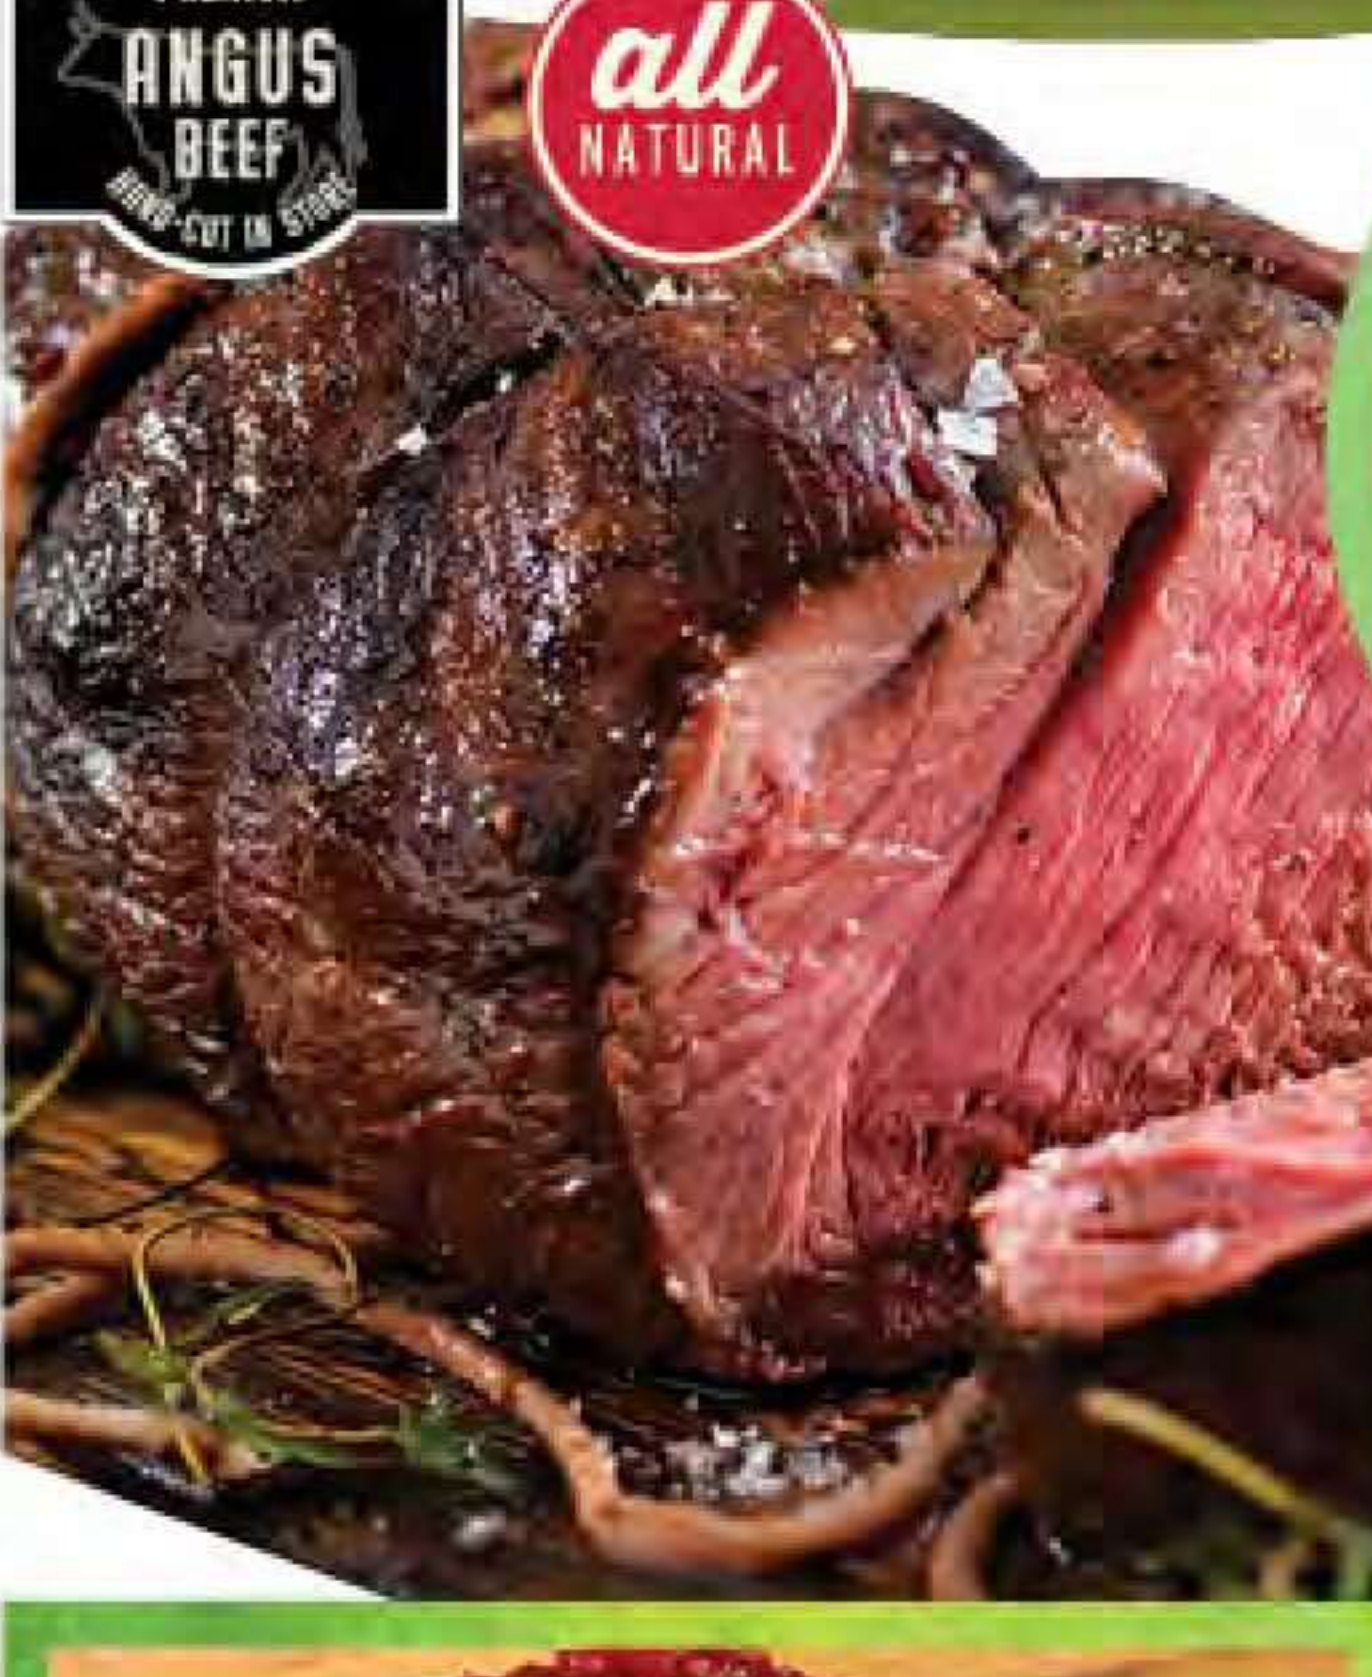

BUY 1 pkg. GET 1 pkg. FREE! WITH LOYALTY

Frozen Bone-In Turkey Breast

**\$2.49** lb with loyalty

Boneless Pork Loin Half

**2/\$5** with loyalty

Open Acres Yukon Gold or Red Potatoes 5 lb. bag

**\$6.99** lb with loyalty