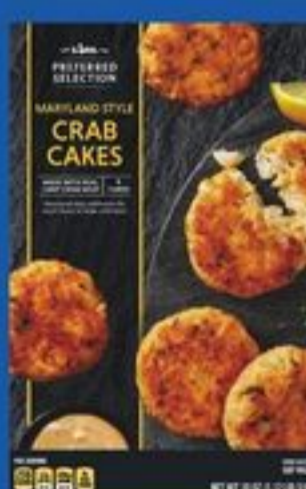

21.99
ea.

Lidl Preferred Selection frozen
Maryland style crab cakes
• 6 ct.
• 18 oz.
No. 7008525