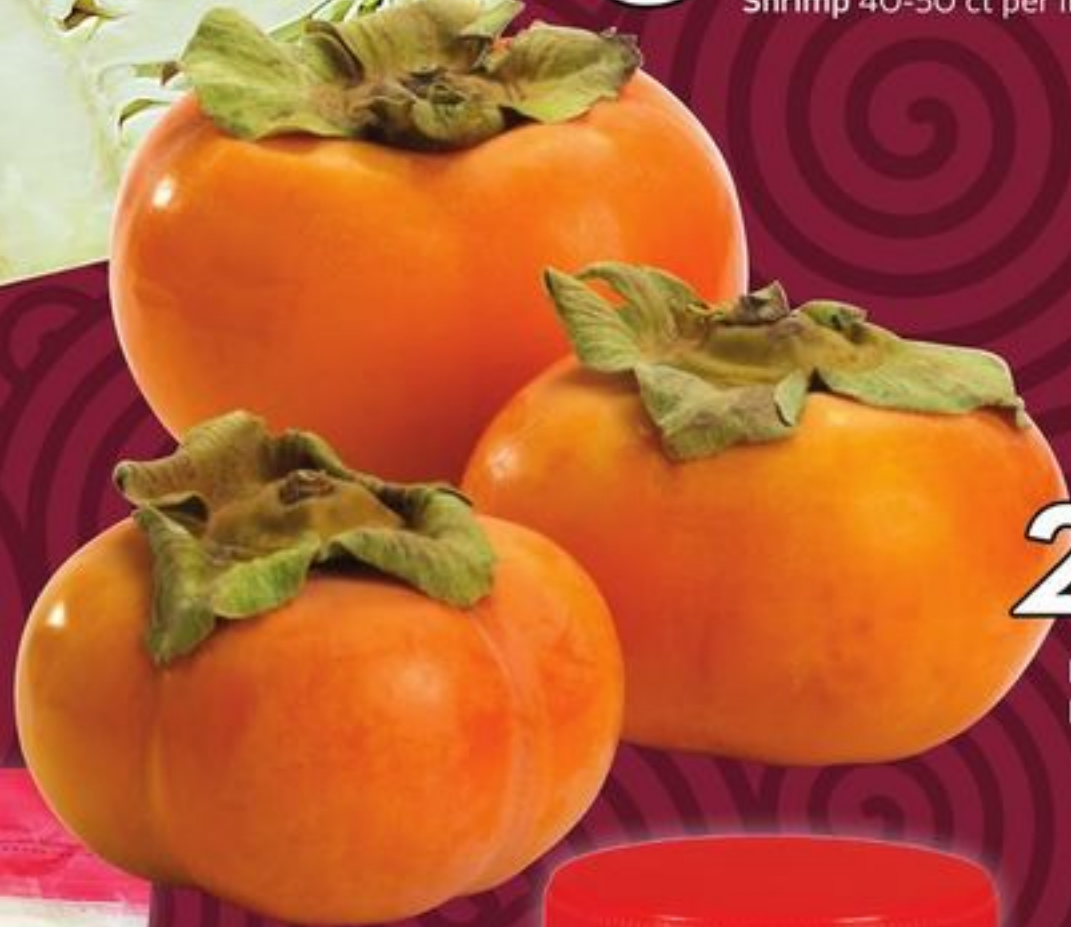

2/$6
Persimmon product of USA