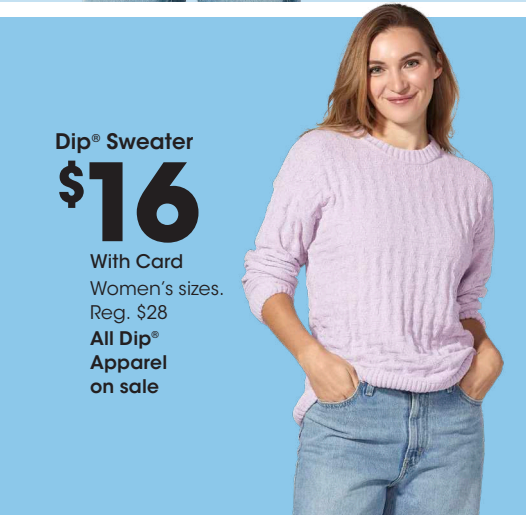

Women's sizes.
Reg. \$60-\$70

Wallflower
1/4 Zip Pullover **\$19⁹⁹**
Juniors' sizes.
Reg. \$45
With Card

Justify
Sherpa-Lined Vest

\$17⁹⁹

With Card
Juniors' sizes.
Reg. \$45

Dip® Sweater

\$16

With Card
Women's sizes.
Reg. \$28
All Dip®
Apparel
on sale

EARLY BLACK FRIDAY DEALS START NOW!

FREE COUNTRY

\$44⁹⁹
With Card

Free Country Puffer Jacket
Men's and Women's sizes.
Reg. \$110-\$120

Bearpaw Boots
Women's sizes.
Shown: Sale **\$45-\$50**

SAVE 50%
With Card