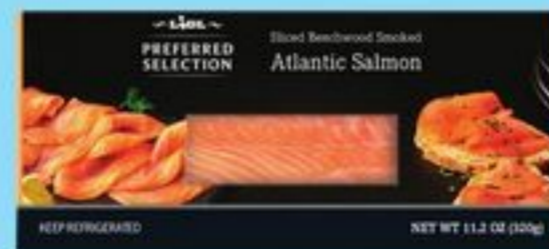

12.99
ea.

**Lidl Preferred Selection
sliced beechwood smoked
Atlantic salmon**
• 11.2 oz.
No. 204262