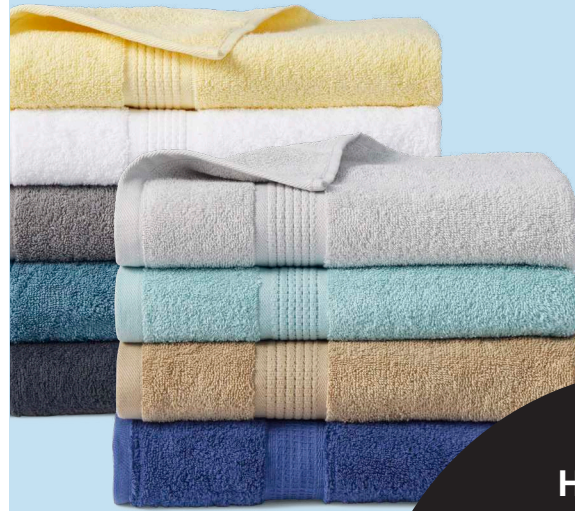

Everyday Living®
Bath Towel

\$3

Reg. 4.99 With Card

Crayola Giant
Coloring Pages
\$3⁹⁹

With Card
Reg. 7.49

All Crayola
on sale

Holiday Gifts

**UNDER
\$4**