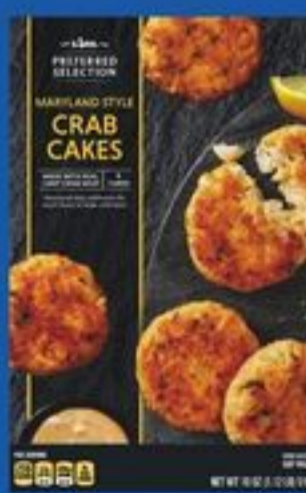

19.99
ea.

Lidl Preferred Selection frozen
Maryland style crab cakes
• 6 ct.
• 18 oz.
No. 200825