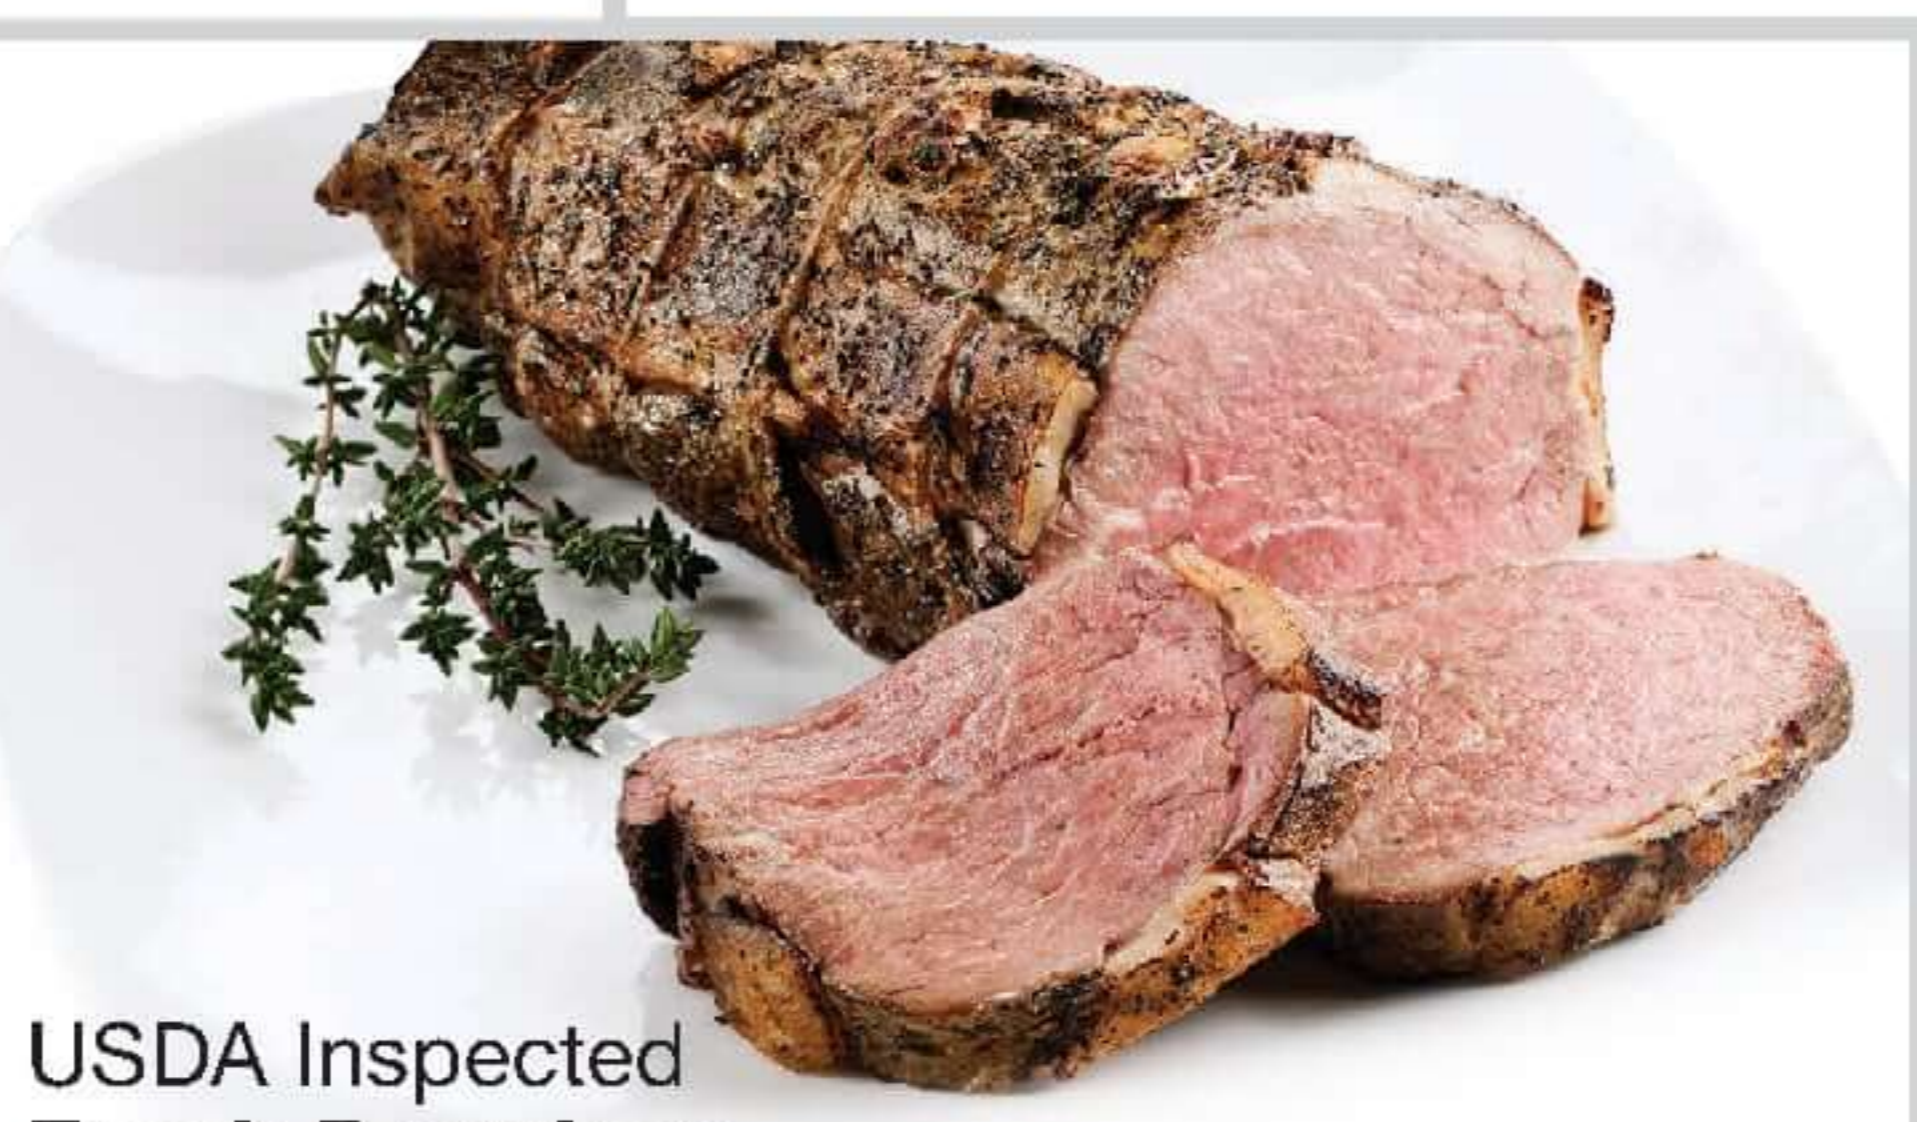

USDA Inspected **Fresh Boneless Whole Beef Tenderloin** Sliced Free Upon Request **$10.99 lb.** with card