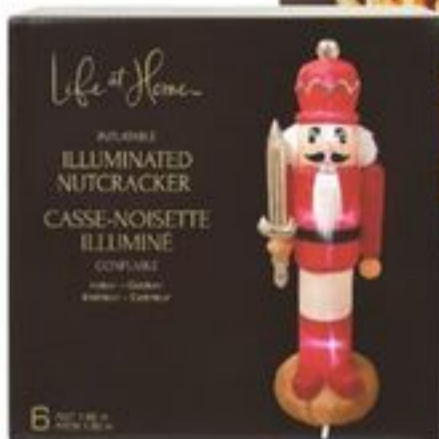

Black Friday

DON'T MISS OUR HOT DEALS!

8
days only

Optimum

Earn **25,000** pts

for every $100* spent on small appliances, toys, home, baby, cosmetics, health & beauty, pharmacy, apparel and more.

Excludes gaming hardware, software and accessories, prescription drugs and optical

$25
value!

NOV 21 TO NOV 28

APP EXCLUSIVE OFFER
Open the app

SAVE **29.00**
$40

LIFE AT HOME™ ARTIFICIAL PORCH TREES
SELECTED VARIETIES AND SIZES
2157461_EA

SAVE UP TO **40%** OFF
3.00-40.00

LIFE AT HOME™ OUTDOOR/INDOOR LIGHTS AND INFLATABLES
2157430_EA/21098956_EA

Life at Home

SAVE UP TO **40%** OFF
2.00-30.00

LIFE AT HOME™ TREE SKIRTS, STOCKINGS AND TABLE TOP DECOR
SELECTED VARIETIES
21580345_EA/21580418_EA

SAVE UP TO **40%** OFF
3.00-15.00

LIFE AT HOME™ CHRISTMAS ORNAMENTS
21581118_EA/21581120_EA

Life at Home

Amazing deals for every creator

SAVE UP TO **25%** OFF
6.00-18.75

JUST MY STYLE & MADE BY ME CRAFT KITS, SLIMYGLOOP SLIME AND SQUISHMALLOW 8 OZ SLIME JARS
SELECTED VARIETIES
21607077_EA/21554709_EA/21607428_EA

$20

SMITHSONIAN MICRO SET
SELECTED VARIETIES, 4 PACK
21618976_EA

$20

LIMIT 4
OVER LIMIT PAY
35.00 EA

PIXICADE MOBILE GAME MAKER
21618035_EA

SAVE UP TO **25%** OFF
15.00-18.75

PERLER BEAD SETS
SELECTED VARIETIES
21604435_EA
21601918_EA

children's charity™

$5 from the purchase of this bear will go to President's Choice Charity to help feed one million kids

Learn more at pchildrenscharity.ca

PC CHILDREN'S CHARITY BEAR
21580640_EA/21580995_EA

$15

Items on this page may not be available in the following Ontario locations: Leamington, Midland, Ajax, Windsor (Dougall Avenue), Peterborough, Mississauga (Mavis Road), Oshawa (Gibb Street), Brockville, Ottawa (Westboro), St. Thomas, Strathroy and Sudbury. See flyer legal for details.