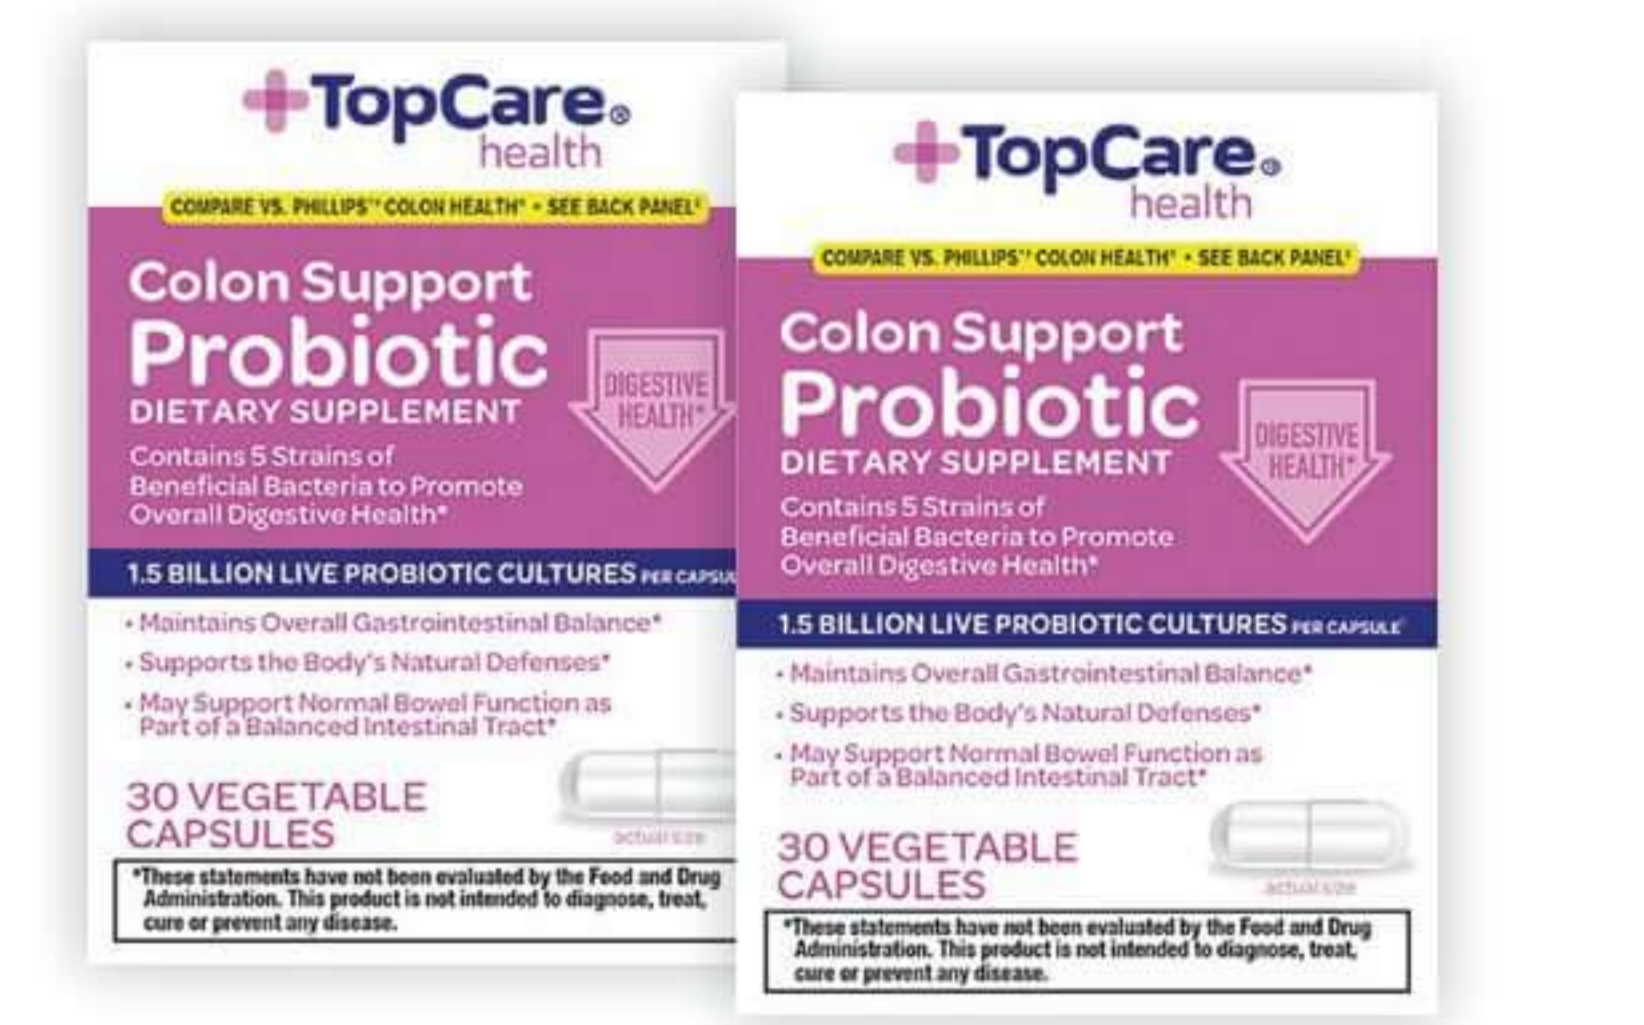

TopCare Colon Support Probiotic
30 ct. **BUY 1, GET 1 40% OFF** of equal or lesser value with card