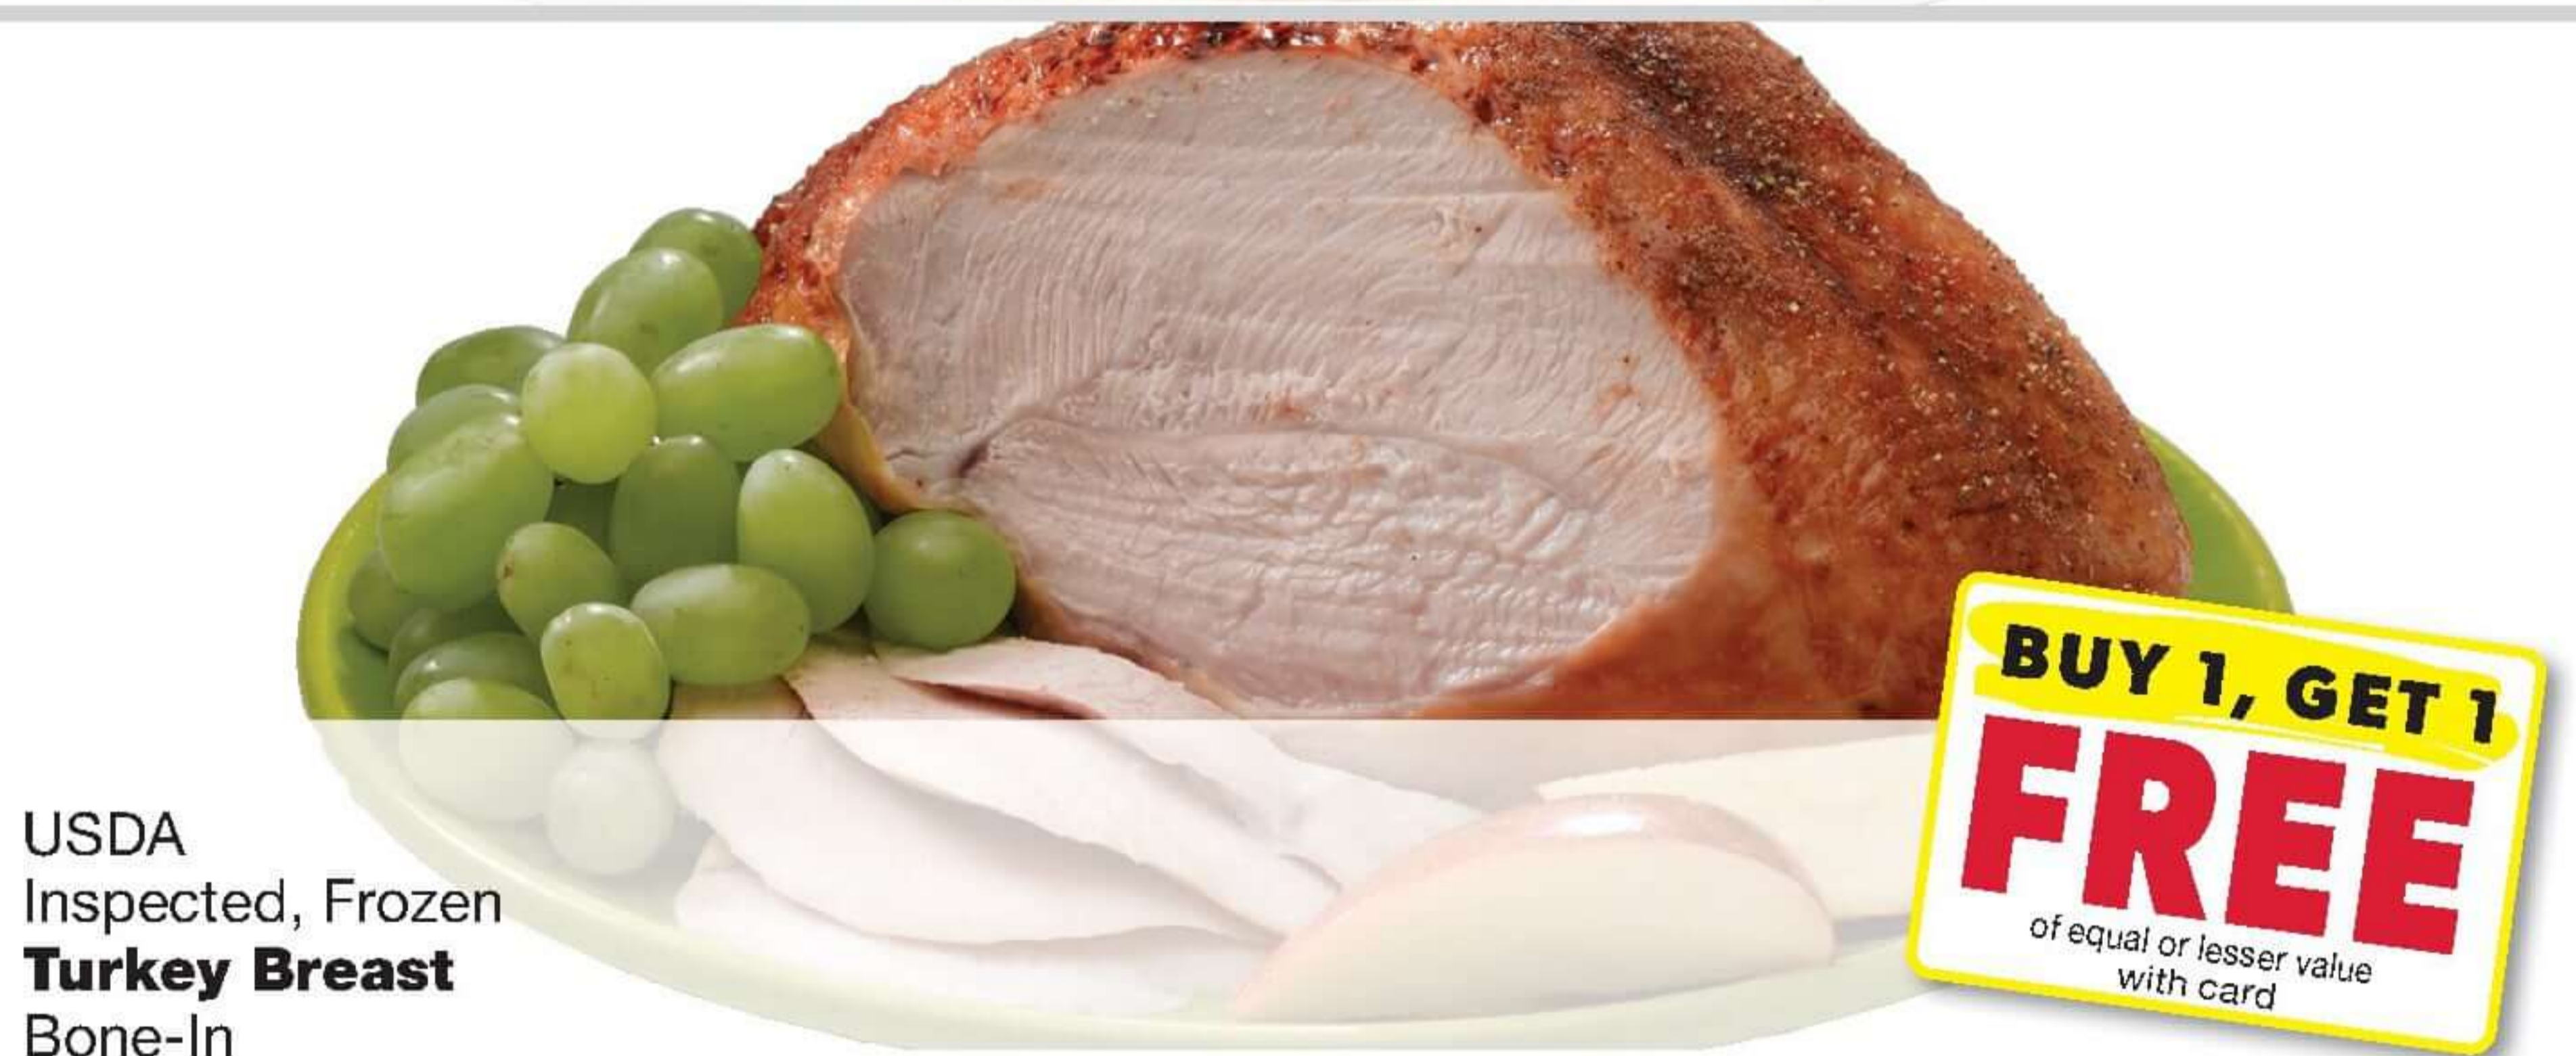

USDA Inspected, Frozen
Turkey Breast
Bone-In

BUY 1, GET 1 FREE
of equal or lesser value with card